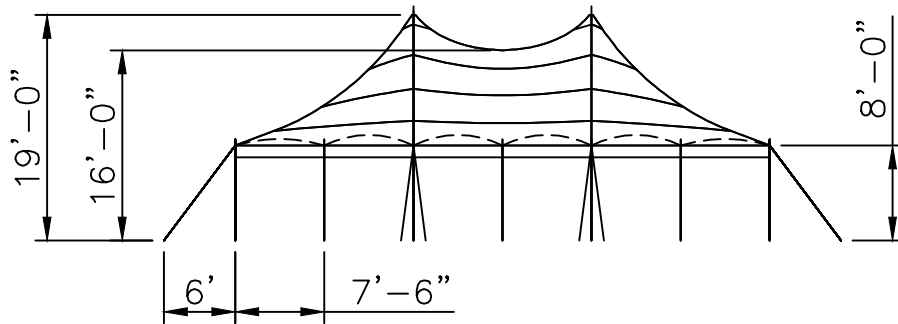

Side View

30x45 PT S U

Std/Opt	Qty	Part#	Description
Standard 12280	2	12279-E	30'x15' End Section
	1	12276	30'x15' Mid Section
Option A 12112	2	14112	19' - 4" OD Alum SW Center Pole
	20	14266	8' - 2" OD Alum SP
Option B	2	14112-CH	19' - 4" OD Alum SW Center Pole - Cherry Finish
	20	14266-CH	8' - 2" OD Alum SP - Cherry Finish
Option C	2	14112-KP	19' - 4" OD Alum SW Center Pole - Pine Finish
	20	14266-KP	8' - 2" OD Alum SP - Pine Finish
Standard 12141	28	14865	1" Ratchet W/ Twisted Hook
	28	15224	1"x30" Dbl Headed Stakes

Fred's Standard
30 x 45 Series "S" Pole Tent

PROPRIETARY INFORMATION
THE DATA AND DETAILS SHOWN ON THIS PAGE ARE THE SOLE PROPERTY OF FRED'S TENTS & CANOPIES. IT MAY NOT BE USED, DISCLOSED, OR DUPLICATED IN ANY WAY.

FRED'S TENTS & CANOPIES

Waterford, NY 12188

www.wemaketents.com • 518.233.8368

DRAWN BY: MO	APP. BY: TV	APP. BY:	DATE: 9-30-16	LAST REV BY: