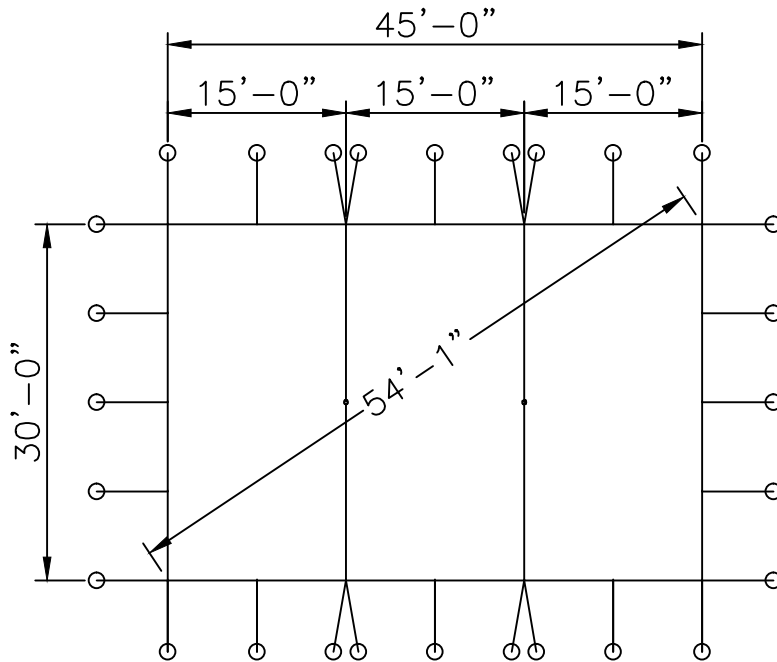

Side View

End View

Top View

30x30 PT S U

Std/Opt	Qty	Part#	Description
Standard 12279	2	12279-E	30'x15' End Section
Option A 12111	1	14112	19' - 4" OD Alum SW Center Pole
	16	14266	8' - 2" OD Alum SP
Option B	1	14112-CH	19' - 4" OD Alum SW Center Pole - Cherry Finish
	16	14266-CH	8' - 2" OD Alum SP - Cherry Finish
Option C	1	14112-KP	19' - 4" OD Alum SW Center Pole - Pine Finish
	16	14266-KP	8' - 2" OD Alum SP - Pine Finish
Standard 12140	22	14865	1" Ratchet W/ Twisted Hook
	22	15224	1"x30" Dbl Headed Stakes

**Fred's Standard
30 x 30 Series "S" Pole Tent**

PROPRIETARY INFORMATION
THE DATA AND DETAILS SHOWN ON THIS PAGE ARE THE SOLE PROPERTY OF FRED'S TENTS & CANOPIES. IT MAY NOT BE USED, DISCLOSED, OR DUPLICATED IN ANY WAY.

Side View

End View

Top View

30x45 PT S U

Std/Opt	Qty	Part#	Description
Standard 12280	2	12279-E	30'x15' End Section
	1	12276	30'x15' Mid Section
Option A 12112	2	14112	19' - 4" OD Alum SW Center Pole
	20	14266	8' - 2" OD Alum SP
Option B	2	14112-CH	19' - 4" OD Alum SW Center Pole - Cherry Finish
	20	14266-CH	8' - 2" OD Alum SP - Cherry Finish
Option C	2	14112-KP	19' - 4" OD Alum SW Center Pole - Pine Finish
	20	14266-KP	8' - 2" OD Alum SP - Pine Finish
Standard 12141	28	14865	1" Ratchet W/ Twisted Hook
	28	15224	1"x30" Dbl Headed Stakes