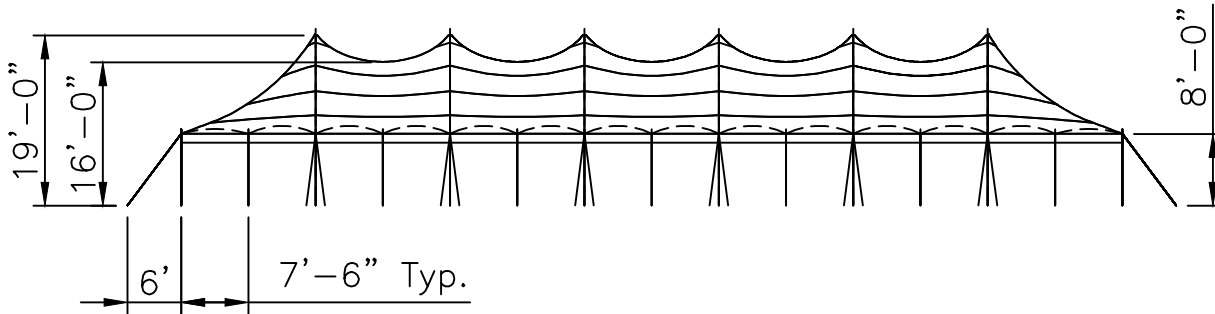

Side View

Std/Opt	Qty	Part#	Description
Standard 12277	2	12279-E	30'x15' End Section
	5	12276	30'x15' Mid Section
Option A 12109	6	14112	19' - 4" OD Alum SW Center Pole
	36	14266	8' - 2" OD Alum SP
Option B	6	14112-CH	19' - 4" OD Alum SW Center Pole - Cherry Finish
	36	14266-CH	8' - 2" OD Alum SP - Cherry Finish
Option C	6	14112-KP	19' - 4" OD Alum SW Center Pole - Pine Finish
	36	14266-KP	8' - 2" OD Alum SP - Pine Finish
Standard 12138	52	14865	1" Ratchet W/ Twisted Hook
	52	15224	1"x30" Dbl Headed Stakes

30x105 PT S U

Fred's Standard
30 x 105 Series "S"
Pole Tent

PROPRIETARY INFORMATION
THE DATA AND DETAILS SHOWN ON THIS PAGE ARE THE
SOLE PROPERTY OF FRED'S TENTS & CANOPIES. IT MAY
NOT BE USED, DISCLOSED, OR DUPLICATED IN ANY WAY.

FRED'S TENTS & CANOPIES

Waterford, NY 12188
www.wemaketents.com • 518.233.8368

DRAWN BY: MO	APP. BY: TV	APP. BY:	DATE: 9-30-16	LAST REV BY: