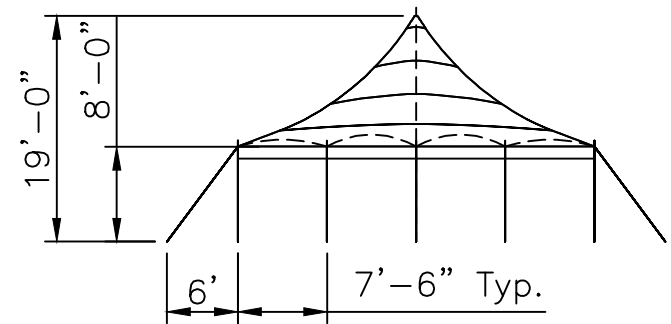

Side View

End View

Top View

30x30 PT S U

Std/Opt	Qty	Part#	Description
Standard 12279	2	12279-E	30'x15' End Section
Option A 12111	1	14112	19' - 4" OD Alum SW Center Pole
	16	14266	8' - 2" OD Alum SP
Option B	1	14112-CH	19' - 4" OD Alum SW Center Pole - Cherry Finish
	16	14266-CH	8' - 2" OD Alum SP - Cherry Finish
Option C	1	14112-KP	19' - 4" OD Alum SW Center Pole - Pine Finish
	16	14266-KP	8' - 2" OD Alum SP - Pine Finish
Standard 12140	22	14865	1" Ratchet W/ Twisted Hook
	22	15224	1"x30" Dbl Headed Stakes

**Fred's Standard
30 x 30 Series "S" Pole Tent**

PROPRIETARY INFORMATION
THE DATA AND DETAILS SHOWN ON THIS PAGE ARE THE SOLE PROPERTY OF FRED'S TENTS & CANOPIES. IT MAY NOT BE USED, DISCLOSED, OR DUPLICATED IN ANY WAY.

Side View

End View

Top View

30x45 PT S U

Std/Opt	Qty	Part#	Description
Standard 12280	2	12279-E	30'x15' End Section
	1	12276	30'x15' Mid Section
Option A 12112	2	14112	19' - 4" OD Alum SW Center Pole
	20	14266	8' - 2" OD Alum SP
Option B	2	14112-CH	19' - 4" OD Alum SW Center Pole - Cherry Finish
	20	14266-CH	8' - 2" OD Alum SP - Cherry Finish
Option C	2	14112-KP	19' - 4" OD Alum SW Center Pole - Pine Finish
	20	14266-KP	8' - 2" OD Alum SP - Pine Finish
Standard 12141	28	14865	1" Ratchet W/ Twisted Hook
	28	15224	1"x30" Dbl Headed Stakes