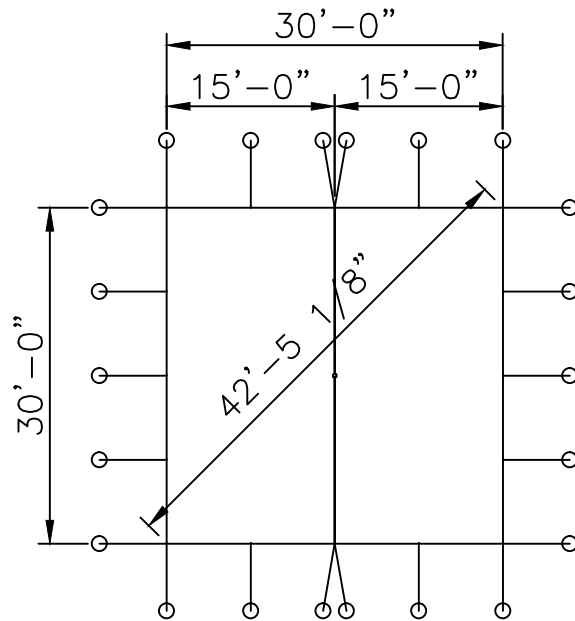

Side View

End View

Top View

30x30 PT S U

Std/Opt	Qty	Part#	Description
Standard 12279	2	12279-E	30'x15' End Section
Option A 12111	1	14112	19' - 4" OD Alum SW Center Pole
	16	14266	8' - 2" OD Alum SP
Option B	1	14112-CH	19' - 4" OD Alum SW Center Pole - Cherry Finish
	16	14266-CH	8' - 2" OD Alum SP - Cherry Finish
Option C	1	14112-KP	19' - 4" OD Alum SW Center Pole - Pine Finish
	16	14266-KP	8' - 2" OD Alum SP - Pine Finish
Standard 12140	22	14865	1" Ratchet W/ Twisted Hook
	22	15224	1"x30" Dbl Headed Stakes

**Fred's Standard
30 x 30 Series "S" Pole Tent**

PROPRIETARY INFORMATION
THE DATA AND DETAILS SHOWN ON THIS PAGE ARE THE SOLE PROPERTY OF FRED'S TENTS & CANOPIES. IT MAY NOT BE USED, DISCLOSED, OR DUPLICATED IN ANY WAY.

Side View

End View

Top View

30x45 PT S U

Std/Opt	Qty	Part#	Description
Standard 12280	2	12279-E	30'x15' End Section
	1	12276	30'x15' Mid Section
Option A 12112	2	14112	19' - 4" OD Alum SW Center Pole
	20	14266	8' - 2" OD Alum SP
Option B	2	14112-CH	19' - 4" OD Alum SW Center Pole - Cherry Finish
	20	14266-CH	8' - 2" OD Alum SP - Cherry Finish
Option C	2	14112-KP	19' - 4" OD Alum SW Center Pole - Pine Finish
	20	14266-KP	8' - 2" OD Alum SP - Pine Finish
Standard 12141	28	14865	1" Ratchet W/ Twisted Hook
	28	15224	1"x30" Dbl Headed Stakes

Fred's Standard
30 x 45 Series "S" Pole Tent

PROPRIETARY INFORMATION
THE DATA AND DETAILS SHOWN ON THIS PAGE ARE THE SOLE PROPERTY OF FRED'S TENTS & CANOPIES. IT MAY NOT BE USED, DISCLOSED, OR DUPLICATED IN ANY WAY.