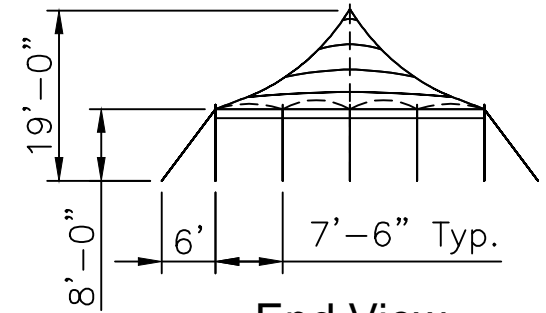

End View

Std/Opt	Qty	Part#	Description
Standard 12278	2	12279-E	30'x15' End Section
	6	12276	30'x15' Mid Section
Option A 12110	7	14112	19' - 4" OD Alum SW Center Pole
	40	14266	8' - 2" OD Alum SP
Option B	7	14112-CH	19' - 4" OD Alum SW Center Pole - Cherry Finish
	40	14266-CH	8' - 2" OD Alum SP - Cherry Finish
Option C	7	14112-KP	19' - 4" OD Alum SW Center Pole - Pine Finish
	40	14266-KP	8' - 2" OD Alum SP - Pine Finish
Standard 12139	58	14865	1" Ratchet W/ Twisted Hook
	58	15224	1"x30" Dbl Headed Stakes

30x120 S U

Fred's Standard
30 x 120 Series "S" Pole Tent

PROPRIETARY INFORMATION
THE DATA AND DETAILS SHOWN ON THIS PAGE ARE THE SOLE PROPERTY OF FRED'S TENTS & CANOPIES. IT MAY NOT BE USED, DISCLOSED, OR DUPLICATED IN ANY WAY.

FRED'S TENTS & CANOPIES

Waterford, NY 12188

www.wemaketents.com • 518.233.8368

DRAWN BY: MO	APP. BY: TV	APP. BY:	DATE: 9-30-16	LAST REV BY: