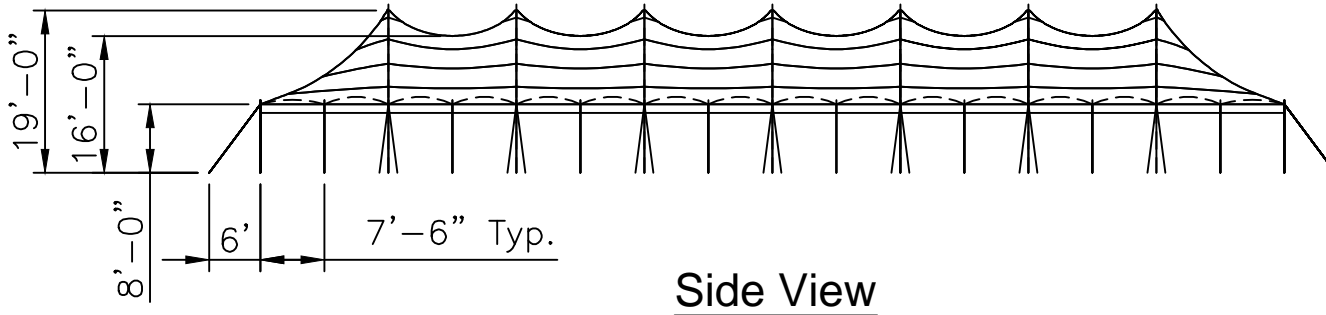

Side View

Std/Opt	Qty	Part#	Description
Standard 12278	2	12279-E	30'x15' End Section
	6	12276	30'x15' Mid Section
Option A 12110	7	14112	19' - 4" OD Alum SW Center Pole
	40	14266	8' - 2" OD Alum SP
Option B	7	14112-CH	19' - 4" OD Alum SW Center Pole - Cherry Finish
	40	14266-CH	8' - 2" OD Alum SP - Cherry Finish
Option C	7	14112-KP	19' - 4" OD Alum SW Center Pole - Pine Finish
	40	14266-KP	8' - 2" OD Alum SP - Pine Finish
Standard 12139	58	14865	1" Ratchet W/ Twisted Hook
	58	15224	1"x30" Dbl Headed Stakes

30x120 S U

Fred's Standard
30 x 120 Series "S" Pole Tent

PROPRIETARY INFORMATION
THE DATA AND DETAILS SHOWN ON THIS PAGE ARE THE SOLE PROPERTY OF FRED'S TENTS & CANOPIES. IT MAY NOT BE USED, DISCLOSED, OR DUPLICATED IN ANY WAY.

FRED'S TENTS & CANOPIES

Waterford, NY 12188

www.wemaketents.com • 518.233.8368

DRAWN BY: MO	APP. BY: TV	APP. BY:	DATE: 9-30-16	LAST REV BY: