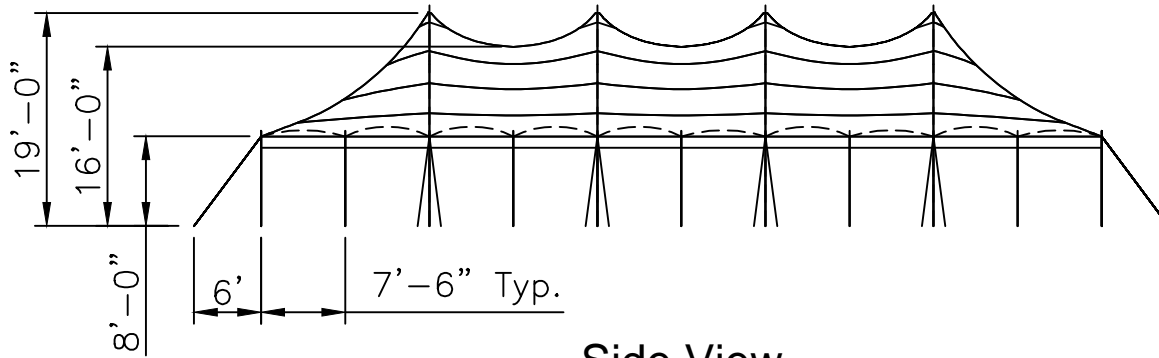

Side View

Std/Opt	Qty	Part#	Description
Standard 12284	2	12279-E	30'x15' End Section
	3	12276	30'x15' Mid Section
Option A 12114	4	14112	19' - 4" OD Alum SW Center Pole
	28	14266	8' - 2" OD Alum SP
Option B	4	14112-CH	19' - 4" OD Alum SW Center Pole - Cherry Finish
	28	14266-CH	8' - 2" OD Alum SP - Cherry Finish
Option C	4	14112-KP	19' - 4" OD Alum SW Center Pole - Pine Finish
	40	14266-KP	8' - 2" OD Alum SP - Pine Finish
Standard 12143	40	14865	1" Ratchet W/ Twisted Hook
	40	15224	1"x30" Dbl Headed Stakes

30x75 PT S U

Fred's Standard
30 x 75 Series "S" Pole Tent

PROPRIETARY INFORMATION
THE DATA AND DETAILS SHOWN ON THIS PAGE ARE THE
SOLE PROPERTY OF FRED'S TENTS & CANOPIES. IT MAY
NOT BE USED, DISCLOSED, OR DUPLICATED IN ANY WAY.

FRED'S TENTS & CANOPIES

Waterford, NY 12188

www.wemaketents.com • 518.233.8368

DRAWN
BY:

MO

APP.
BY:

TV

APP.
BY:

DATE:

9-30-16

LAST
REV
BY: