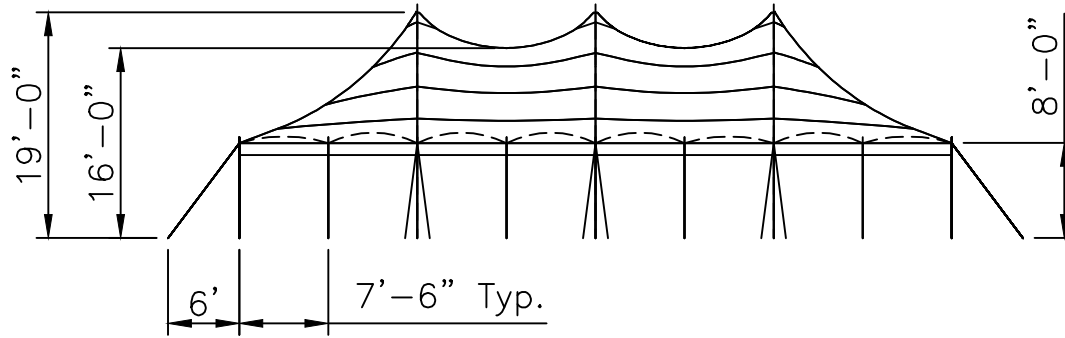

Side View

Std/Opt	Qty	Part#	Description
Standard 12282	2	12279-E	30'x15' End Section
	2	12276	30'x15' Mid Section
Option A 12113	3	14112	19' - 4" OD Alum SW Center Pole
	24	14266	8' - 2" OD Alum SP
Option B	3	14112-CH	19' - 4" OD Alum SW Center Pole - Cherry Finish
	24	14266-CH	8' - 2" OD Alum SP - Cherry Finish
Option C	3	14112-KP	19' - 4" OD Alum SW Center Pole - Pine Finish
	24	14266-KP	8' - 2" OD Alum SP - Pine Finish
Standard 12142	34	14865	1" Ratchet W/ Twisted Hook
	34	15224	1"x30" Dbl Headed Stakes

30x60 PT S U

Fred's Standard
30 x 60 Series "S" Pole Tent

PROPRIETARY INFORMATION
THE DATA AND DETAILS SHOWN ON THIS PAGE ARE THE
SOLE PROPERTY OF FRED'S TENTS & CANOPIES. IT MAY
NOT BE USED, DISCLOSED, OR DUPLICATED IN ANY WAY.

FRED'S TENTS & CANOPIES

Waterford, NY 12188

www.wemaketents.com • 518.233.8368

DRAWN BY: MO	APP. BY: TV	APP. BY:	DATE: 9-30-16	LAST REV BY: