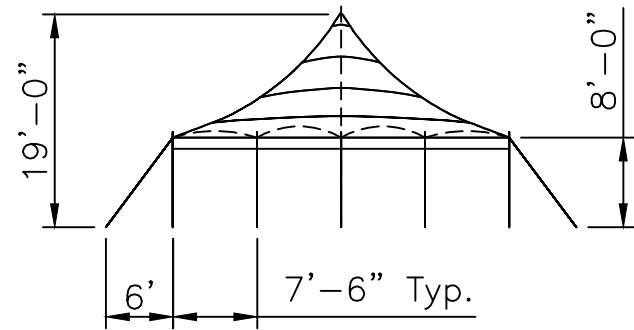

Side View

End View

Top View

30x30 PT S U

Std/Opt	Qty	Part#	Description
Standard 12279	2	12279-E	30'x15' End Section
Option A 12111	1	14112	19' - 4" OD Alum SW Center Pole
	16	14266	8' - 2" OD Alum SP
Option B	1	14112-CH	19' - 4" OD Alum SW Center Pole - Cherry Finish
	16	14266-CH	8' - 2" OD Alum SP - Cherry Finish
Option C	1	14112-KP	19' - 4" OD Alum SW Center Pole - Pine Finish
	16	14266-KP	8' - 2" OD Alum SP - Pine Finish
Standard 12140	22	14865	1" Ratchet W/ Twisted Hook
	22	15224	1"x30" Dbl Headed Stakes

**Fred's Standard
30 x 30 Series "S" Pole Tent**

PROPRIETARY INFORMATION
THE DATA AND DETAILS SHOWN ON THIS PAGE ARE THE SOLE PROPERTY OF FRED'S TENTS & CANOPIES. IT MAY NOT BE USED, DISCLOSED, OR DUPLICATED IN ANY WAY.