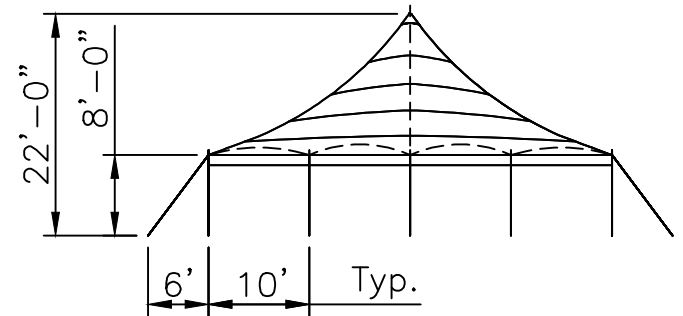

End View

40x80 PT S U

Std/Opt	Qty	Part#	Description
Standard 12293	2	12291-E	40'x20' End Section
	2	12286	40'x20' Mid Section
Option A 12123	3	14114	22' - 4" OD Alum SW Center Pole
	24	14266	8' - 2" OD Alum SP
Option B	3	14114-CH	22' - 4" OD Alum SW Center Pole - Cherry Finish
	24	14266-CH	8' - 2" OD Alum SP - Cherry Finish
Option C	3	14114-KP	22' - 4" OD Alum SW Center Pole - Pine Finish
	24	14266-KP	8' - 2" OD Alum SP - Pine Finish
Standard 12152	34	14865	1" Ratchet W/ Twisted Hook
	34	15227	1"x42" Dbl Headed Stakes

Fred's Standard
40 x 80 Series "S" Pole Tent

PROPRIETARY INFORMATION
THE DATA AND DETAILS SHOWN ON THIS PAGE ARE THE
SOLE PROPERTY OF FRED'S TENTS & CANOPIES. IT MAY
NOT BE USED, DISCLOSED, OR DUPLICATED IN ANY WAY.

FRED'S TENTS & CANOPIES

Waterford, NY 12188

www.wemaketents.com • 518.233.8368

DRAWN
BY: MO

APP.
BY: TV

APP.
BY:

DATE:
9-30-16

LAST
REV
BY: