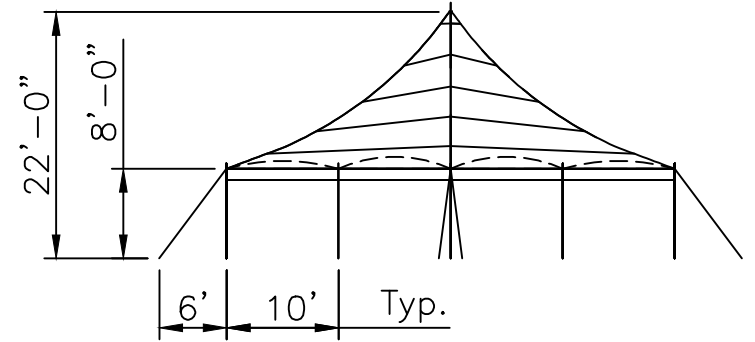

Side View

End View

Top View

40x40 PT S U

Std/Opt	Qty	Part#	Description
Standard 12291	2	12291-E	40'x20' End Section
Option A 12121	1	14114	22' - 4" OD Alum SW Center Pole
	16	14266	8' - 2" OD Alum SP
Option B	1	14114-CH	22' - 4" OD Alum SW Center Pole - Cherry Finish
	16	14266-CH	8' - 2" OD Alum SP - Cherry Finish
Option C	1	14114-KP	22' - 4" OD Alum SW Center Pole - Pine Finish
	16	14266-KP	8' - 2" OD Alum SP - Pine Finish
Standard 12150	22	14865	1" Ratchet W/ Twisted Hook
	22	15227	1"x42" Dbl Headed Stakes

Fred's Standard
40 x 40 Series "S" Pole Tent

PROPRIETARY INFORMATION
THE DATA AND DETAILS SHOWN ON THIS PAGE ARE THE SOLE PROPERTY OF FRED'S TENTS & CANOPIES. IT MAY NOT BE USED, DISCLOSED, OR DUPLICATED IN ANY WAY.