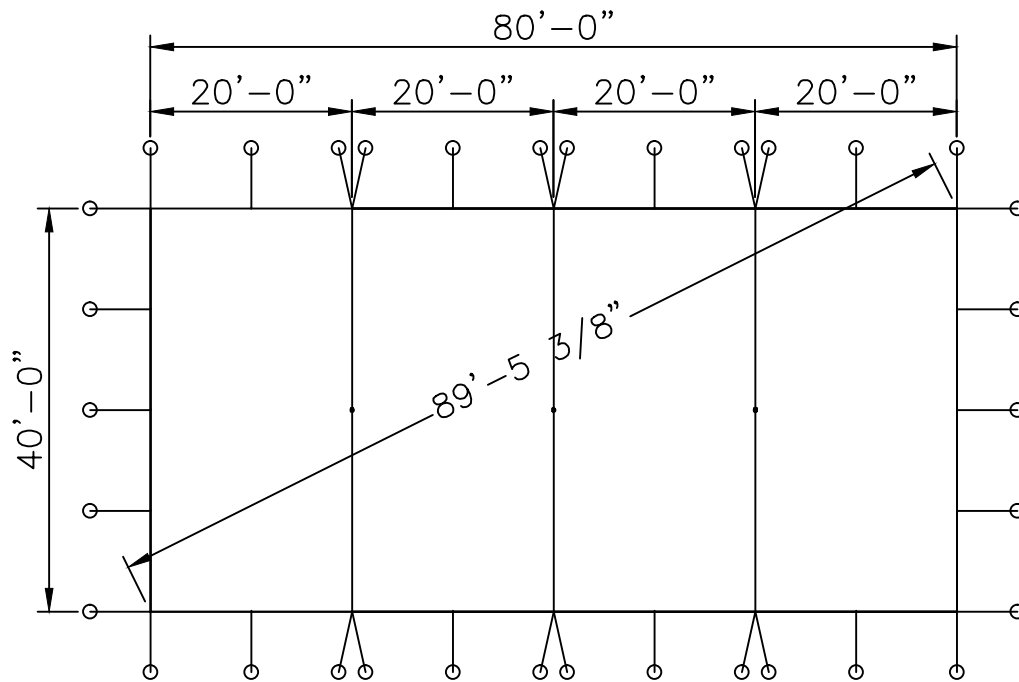

Side View

End View

Top View

40x40 PT S U

Std/Opt	Qty	Part#	Description
Standard 12291	2	12291-E	40'x20' End Section
Option A 12121	1	14114	22' - 4" OD Alum SW Center Pole
	16	14266	8' - 2" OD Alum SP
Option B	1	14114-CH	22' - 4" OD Alum SW Center Pole - Cherry Finish
	16	14266-CH	8' - 2" OD Alum SP - Cherry Finish
Option C	1	14114-KP	22' - 4" OD Alum SW Center Pole - Pine Finish
	16	14266-KP	8' - 2" OD Alum SP - Pine Finish
Standard 12150	22	14865	1" Ratchet W/ Twisted Hook
	22	15227	1"x42" Dbl Headed Stakes

Fred's Standard
40 x 60 Series "S" Pole Tent

PROPRIETARY INFORMATION
THE DATA AND DETAILS SHOWN ON THIS PAGE ARE THE
SOLE PROPERTY OF FRED'S TENTS & CANOPIES. IT MAY
NOT BE USED, DISCLOSED, OR DUPLICATED IN ANY WAY.

Side View

End View

Top View

40x80 PT S U

Std/Opt	Qty	Part#	Description
Standard 12293	2	12291-E	40'x20' End Section
	2	12286	40'x20' Mid Section
Option A 12123	3	14114	22' - 4" OD Alum SW Center Pole
	24	14266	8' - 2" OD Alum SP
Option B	3	14114-CH	22' - 4" OD Alum SW Center Pole - Cherry Finish
	24	14266-CH	8' - 2" OD Alum SP - Cherry Finish
Option C	3	14114-KP	22' - 4" OD Alum SW Center Pole - Pine Finish
	24	14266-KP	8' - 2" OD Alum SP - Pine Finish
Standard 12152	34	14865	1" Ratchet W/ Twisted Hook
	34	15227	1"x42" Dbl Headed Stakes