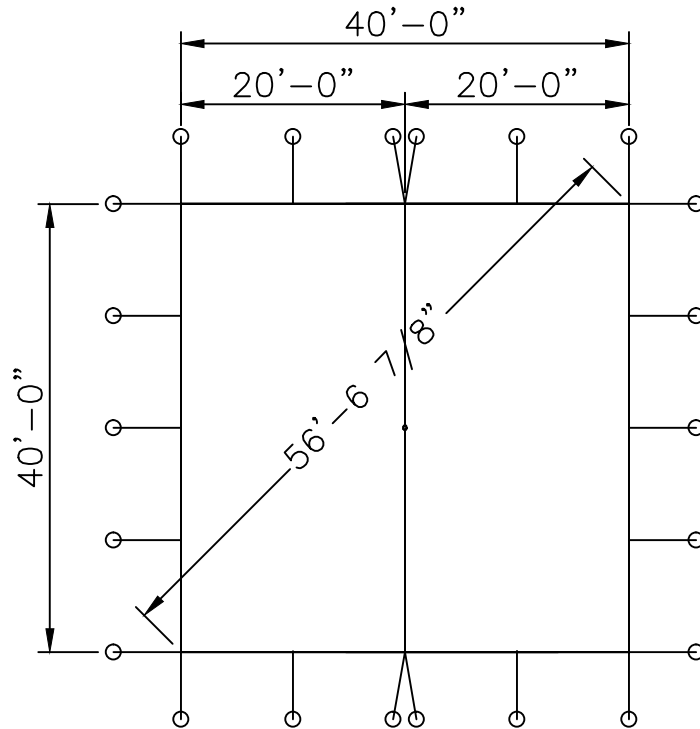

Side View

End View

Top View

40x40 PT S U

Std/Opt	Qty	Part#	Description
Standard 12291	2	12291-E	40'x20' End Section
Option A 12121	1	14114	22' - 4" OD Alum SW Center Pole
	16	14266	8' - 2" OD Alum SP
Option B	1	14114-CH	22' - 4" OD Alum SW Center Pole - Cherry Finish
	16	14266-CH	8' - 2" OD Alum SP - Cherry Finish
Option C	1	14114-KP	22' - 4" OD Alum SW Center Pole - Pine Finish
	16	14266-KP	8' - 2" OD Alum SP - Pine Finish
Standard 12150	22	14865	1" Ratchet W/ Twisted Hook
	22	15227	1"x42" Dbl Headed Stakes

Fred's Standard
40 x 40 Series "S" Pole Tent

PROPRIETARY INFORMATION
THE DATA AND DETAILS SHOWN ON THIS PAGE ARE THE SOLE PROPERTY OF FRED'S TENTS & CANOPIES. IT MAY NOT BE USED, DISCLOSED, OR DUPLICATED IN ANY WAY.

Side View

End View

Top View

40x60 PT S U

Std/Opt	Qty	Part#	Description
Standard 12292	2	12291-E	40'x20' End Section
	1	12286	40'x20' Mid Section
Option A 12122	2	14114	22' - 4" OD Alum SW Center Pole
	20	14266	8' - 2" OD Alum SP
Option B	2	14114-CH	22' - 4" OD Alum SW Center Pole - Cherry Finish
	20	14266-CH	8' - 2" OD Alum SP - Cherry Finish
Option C	2	14114-KP	22' - 4" OD Alum SW Center Pole - Pine Finish
	20	14266-KP	8' - 2" OD Alum SP - Pine Finish
Standard 12151	28	14865	1" Ratchet W/ Twisted Hook
	28	15227	1"x42" Dbl Headed Stakes