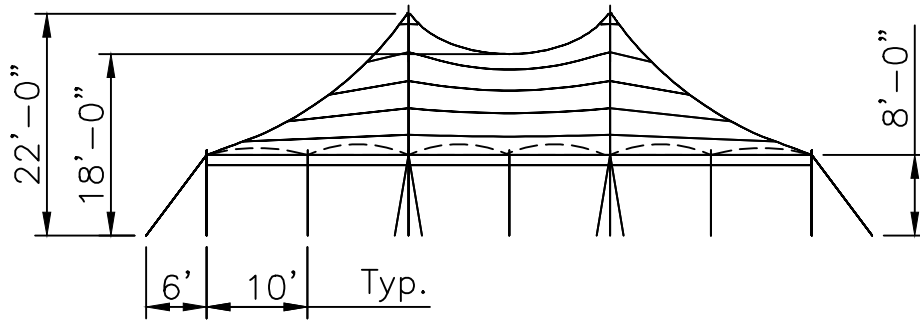

Side View

End View

Top View

40x40 PT S U

Std/Opt	Qty	Part#	Description
Standard 12291	2	12291-E	40'x20' End Section
Option A 12121	1	14114	22' - 4" OD Alum SW Center Pole
	16	14266	8' - 2" OD Alum SP
Option B	1	14114-CH	22' - 4" OD Alum SW Center Pole - Cherry Finish
	16	14266-CH	8' - 2" OD Alum SP - Cherry Finish
Option C	1	14114-KP	22' - 4" OD Alum SW Center Pole - Pine Finish
	16	14266-KP	8' - 2" OD Alum SP - Pine Finish
Standard 12150	22	14865	1" Ratchet W/ Twisted Hook
	22	15227	1"x42" Dbl Headed Stakes

Fred's Standard
40 x 40 Series "S" Pole Tent

PROPRIETARY INFORMATION
THE DATA AND DETAILS SHOWN ON THIS PAGE ARE THE SOLE PROPERTY OF FRED'S TENTS & CANOPIES. IT MAY NOT BE USED, DISCLOSED, OR DUPLICATED IN ANY WAY.

Side View

End View

Top View

40x60 PT S U

Std/Opt	Qty	Part#	Description
Standard 12292	2	12291-E	40'x20' End Section
	1	12286	40'x20' Mid Section
Option A 12122	2	14114	22' - 4" OD Alum SW Center Pole
	20	14266	8' - 2" OD Alum SP
Option B	2	14114-CH	22' - 4" OD Alum SW Center Pole - Cherry Finish
	20	14266-CH	8' - 2" OD Alum SP - Cherry Finish
Option C	2	14114-KP	22' - 4" OD Alum SW Center Pole - Pine Finish
	20	14266-KP	8' - 2" OD Alum SP - Pine Finish
Standard 12151	28	14865	1" Ratchet W/ Twisted Hook
	28	15227	1"x42" Dbl Headed Stakes