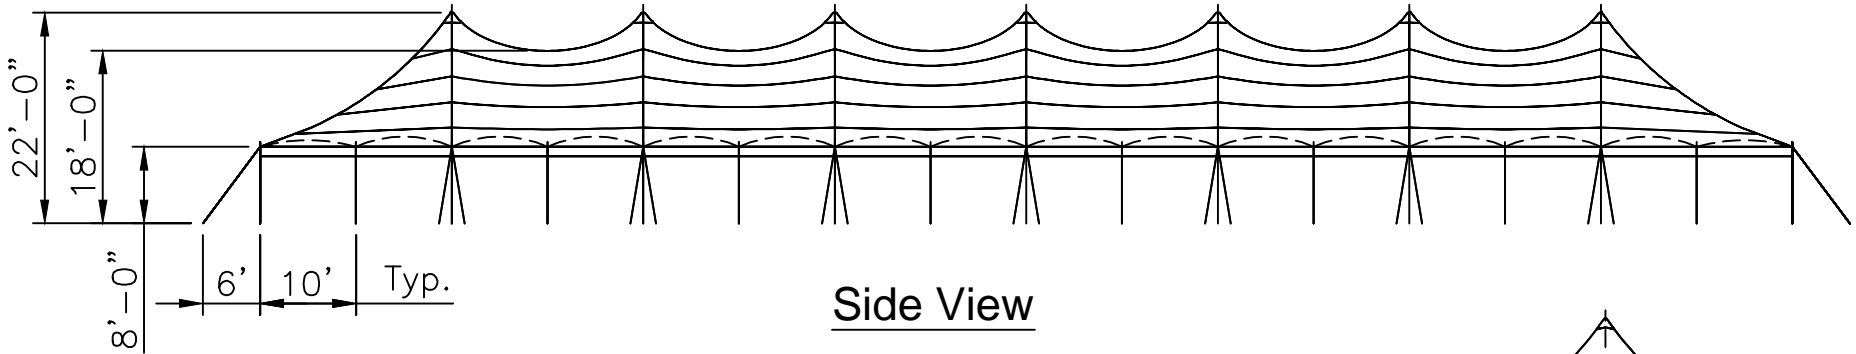

Side View

Std/Opt	Qty	Part#	Description
Standard 12290	2	12291-E	40'x20' End Section
	6	12286	40'x20' Mid Section
Option A 12120	7	14114	22' - 4" OD Alum SW Center Pole
	40	14266	8' - 2" OD Alum SP
Option B	7	14114-CH	22' - 4" OD Alum SW Center Pole - Cherry Finish
	40	14266-CH	8' - 2" OD Alum SP - Cherry Finish
Option C	7	14114-KP	22' - 4" OD Alum SW Center Pole - Pine Finish
	40	14266-KP	8' - 2" OD Alum SP - Pine Finish
Standard 12149	58	14865	1" Ratchet W/ Twisted Hook
	58	15227	1"x42" Dbl Headed Stakes

40x160 PT S U

Fred's Standard
40 x 160 Series "S" Pole Tent

PROPRIETARY INFORMATION
THE DATA AND DETAILS SHOWN ON THIS PAGE ARE THE SOLE PROPERTY OF FRED'S TENTS & CANOPIES. IT MAY NOT BE USED, DISCLOSED, OR DUPLICATED IN ANY WAY.

FRED'S TENTS & CANOPIES

Waterford, NY 12188
www.wemaketents.com • 518.233.8368

DRAWN BY: MO	APP. BY: TV	APP. BY:	DATE: 9-30-16	LAST REV BY: