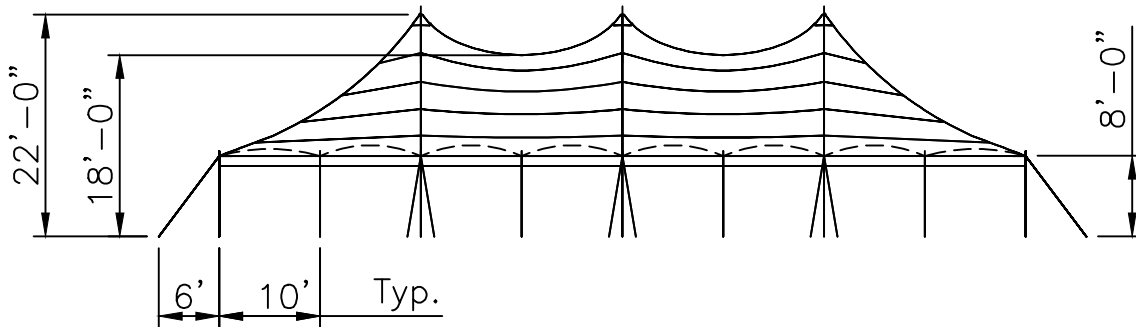

Side View

40x80 PT S U

Std/Opt	Qty	Part#	Description
Standard 12293	2	12291-E	40'x20' End Section
	2	12286	40'x20' Mid Section
Option A 12123	3	14114	22' - 4" OD Alum SW Center Pole
	24	14266	8' - 2" OD Alum SP
Option B	3	14114-CH	22' - 4" OD Alum SW Center Pole - Cherry Finish
	24	14266-CH	8' - 2" OD Alum SP - Cherry Finish
Option C	3	14114-KP	22' - 4" OD Alum SW Center Pole - Pine Finish
	24	14266-KP	8' - 2" OD Alum SP - Pine Finish
Standard 12152	34	14865	1" Ratchet W/ Twisted Hook
	34	15227	1"x42" Dbl Headed Stakes

Fred's Standard
40 x 80 Series "S" Pole Tent

PROPRIETARY INFORMATION
THE DATA AND DETAILS SHOWN ON THIS PAGE ARE THE
SOLE PROPERTY OF FRED'S TENTS & CANOPIES. IT MAY
NOT BE USED, DISCLOSED, OR DUPLICATED IN ANY WAY.

FRED'S TENTS & CANOPIES

Waterford, NY 12188

www.wemaketents.com • 518.233.8368

DRAWN
BY: MO

APP.
BY: TV

APP.
BY:

DATE:
9-30-16

LAST
REV
BY: