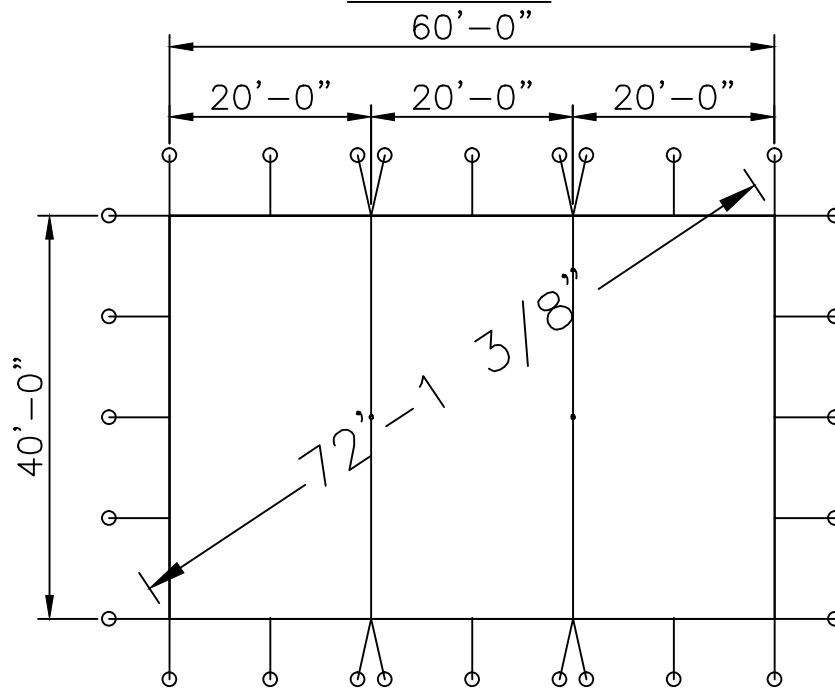

Side View

End View

Top View

40x40 PT S U

Std/Opt	Qty	Part#	Description
Standard 12291	2	12291-E	40'x20' End Section
Option A 12121	1	14114	22' - 4" OD Alum SW Center Pole
	16	14266	8' - 2" OD Alum SP
Option B	1	14114-CH	22' - 4" OD Alum SW Center Pole - Cherry Finish
	16	14266-CH	8' - 2" OD Alum SP - Cherry Finish
Option C	1	14114-KP	22' - 4" OD Alum SW Center Pole - Pine Finish
	16	14266-KP	8' - 2" OD Alum SP - Pine Finish
Standard 12150	22	14865	1" Ratchet W/ Twisted Hook
	22	15227	1"x42" Dbl Headed Stakes

Fred's Standard
40 x 40 Series "S" Pole Tent

PROPRIETARY INFORMATION
THE DATA AND DETAILS SHOWN ON THIS PAGE ARE THE SOLE PROPERTY OF FRED'S TENTS & CANOPIES. IT MAY NOT BE USED, DISCLOSED, OR DUPLICATED IN ANY WAY.

Side View

End View

Top View

40x60 PT S U

Std/Opt	Qty	Part#	Description
Standard 12292	2	12291-E	40'x20' End Section
	1	12286	40'x20' Mid Section
Option A 12122	2	14114	22' - 4" OD Alum SW Center Pole
	20	14266	8' - 2" OD Alum SP
Option B	2	14114-CH	22' - 4" OD Alum SW Center Pole - Cherry Finish
	20	14266-CH	8' - 2" OD Alum SP - Cherry Finish
Option C	2	14114-KP	22' - 4" OD Alum SW Center Pole - Pine Finish
	20	14266-KP	8' - 2" OD Alum SP - Pine Finish
Standard 12151	28	14865	1" Ratchet W/ Twisted Hook
	28	15227	1"x42" Dbl Headed Stakes

Fred's Standard
40 x 60 Series "S" Pole Tent

PROPRIETARY INFORMATION
THE DATA AND DETAILS SHOWN ON THIS PAGE ARE THE
SOLE PROPERTY OF FRED'S TENTS & CANOPIES. IT MAY
NOT BE USED, DISCLOSED, OR DUPLICATED IN ANY WAY.