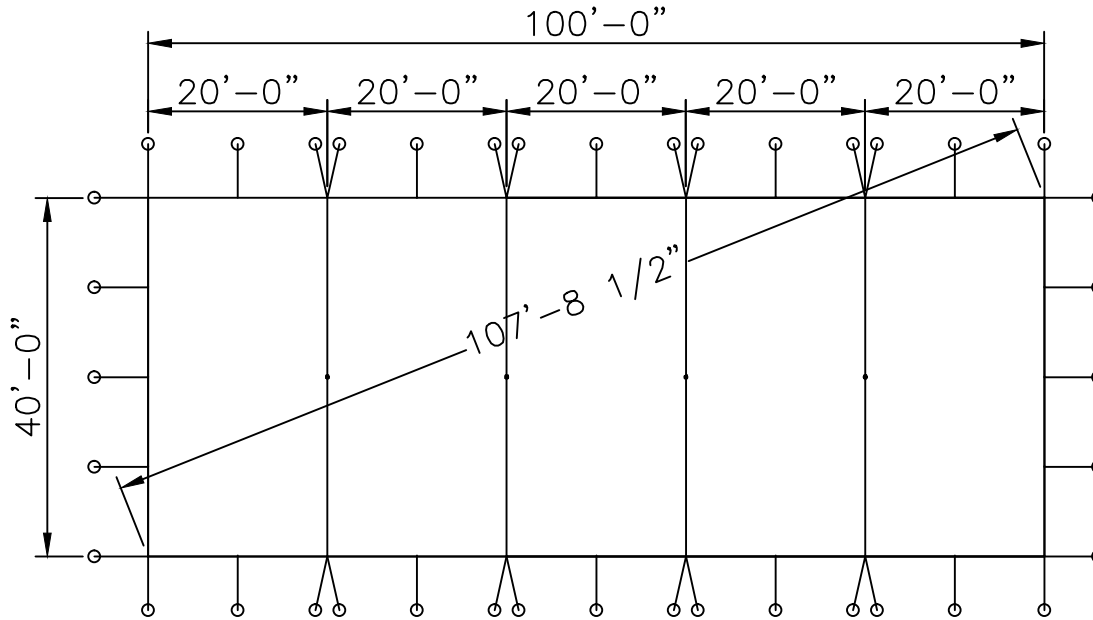

Top View

Std/Opt	Qty	Part#	Description
Standard 12287	2	12291-E	40'x20' End Section
	3	12286	40'x20' Mid Section
Option A 12117	4	14114	22' - 4" OD Alum SW Center Pole
	28	14266	8' - 2" OD Alum SP
Option B	4	14114-CH	22' - 4" OD Alum SW Center Pole - Cherry Finish
	28	14266-CH	8' - 2" OD Alum SP - Cherry Finish
Option C	4	14114-KP	22' - 4" OD Alum SW Center Pole - Pine Finish
	28	14266-KP	8' - 2" OD Alum SP - Pine Finish
Standard 12146	40	14865	1" Ratchet W/ Twisted Hook
	40	15227	1"x42" Dbl Headed Stakes

40x100 PT S U

Fred's Standard
40 x 100 Series "S"
Pole Tent

PROPRIETARY INFORMATION
THE DATA AND DETAILS SHOWN ON THIS PAGE ARE THE
SOLE PROPERTY OF FRED'S TENTS & CANOPIES. IT MAY
NOT BE USED, DISCLOSED, OR DUPLICATED IN ANY WAY.

FRED'S TENTS & CANOPIES

Waterford, NY 12188
www.wemaketents.com • 518.233.8368

DRAWN BY: MO	APP. BY: TV	APP. BY:	DATE: 9-30-16	LAST REV BY: