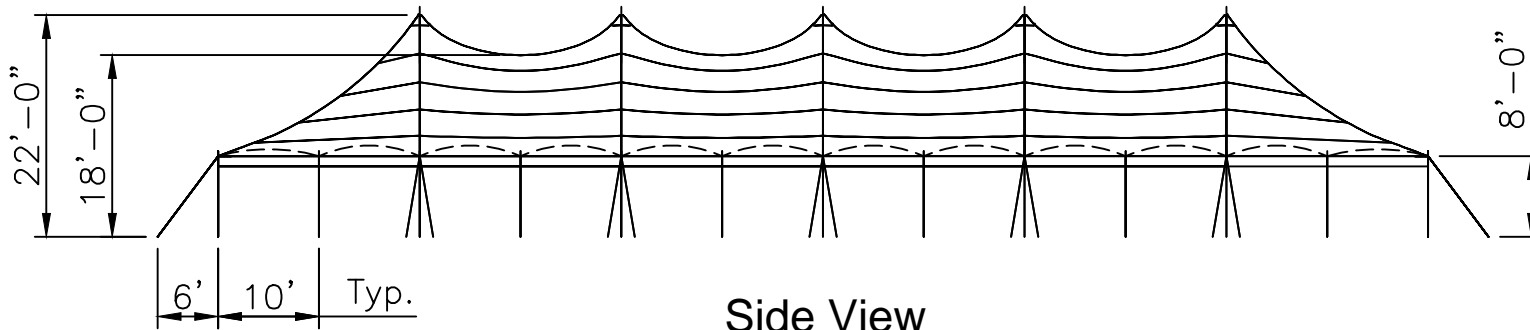

Side View

Std/Opt	Qty	Part#	Description
Standard 12288	2	12291-E	40'x20' End Section
	4	12286	40'x20' Mid Section
Option A 12118	5	14114	22' - 4" OD Alum SW Center Pole
	32	14266	8' - 2" OD Alum SP
Option B	5	14114-CH	22' - 4" OD Alum SW Center Pole - Cherry Finish
	32	14266-CH	8' - 2" OD Alum SP - Cherry Finish
Option C	5	14114-KP	22' - 4" OD Alum SW Center Pole - Pine Finish
	32	14266-KP	8' - 2" OD Alum SP - Pine Finish
Standard 12147	46	14865	1" Ratchet W/ Twisted Hook
	46	15227	1"x42" Dbl Headed Stakes

40x120 PT S U

Fred's Standard
40 x 120 Series "S"
Pole Tent

PROPRIETARY INFORMATION
THE DATA AND DETAILS SHOWN ON THIS PAGE ARE THE
SOLE PROPERTY OF FRED'S TENTS & CANOPIES. IT MAY
NOT BE USED, DISCLOSED, OR DUPLICATED IN ANY WAY.

FRED'S TENTS & CANOPIES

Waterford, NY 12188
www.wemaketents.com • 518.233.8368

DRAWN BY: MO	APP. BY: TV	APP. BY:	DATE: 9-30-16	LAST REV BY: