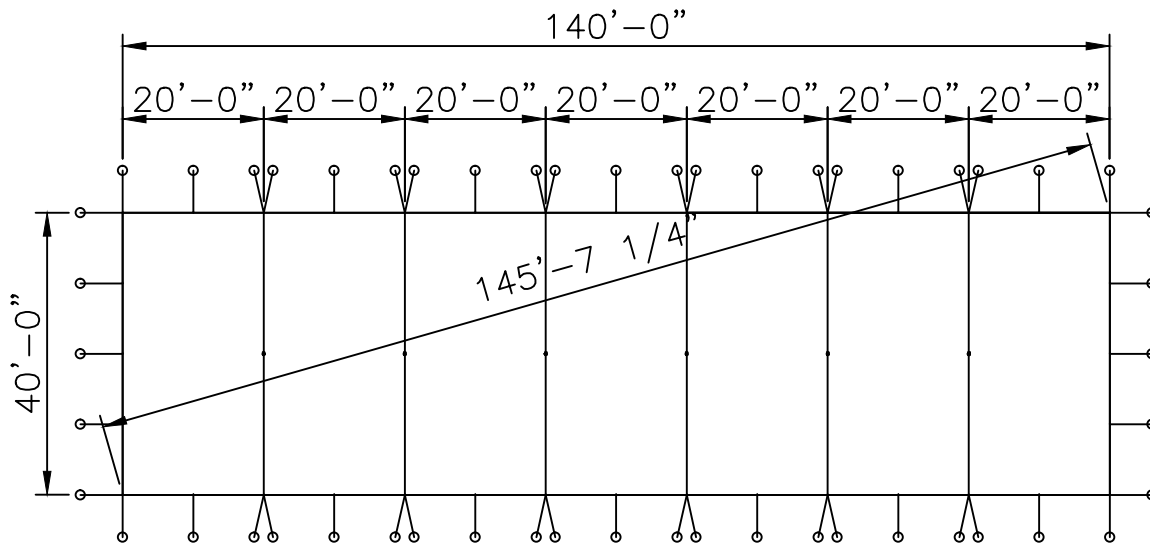

Top View

Std/Opt	Qty	Part#	Description
Standard 12289	2	12291-E	40'x20' End Section
	5	12286	40'x20' Mid Section
Option A 12119	6	14114	22' - 4" OD Alum SW Center Pole
	36	14266	8' - 2" OD Alum SP
Option B	6	14114-CH	22' - 4" OD Alum SW Center Pole - Cherry Finish
	36	14266-CH	8' - 2" OD Alum SP - Cherry Finish
Option C	6	14114-KP	22' - 4" OD Alum SW Center Pole - Pine Finish
	36	14266-KP	8' - 2" OD Alum SP - Pine Finish
Standard 12148	52	14865	1" Ratchet W/ Twisted Hook
	52	15227	1"x42" Dbl Headed Stakes

40x140 PT S U

Fred's Standard
40 x 140 Series "S"
Pole Tent

PROPRIETARY INFORMATION
THE DATA AND DETAILS SHOWN ON THIS PAGE ARE THE
SOLE PROPERTY OF FRED'S TENTS & CANOPIES. IT MAY
NOT BE USED, DISCLOSED, OR DUPLICATED IN ANY WAY.

FRED'S TENTS & CANOPIES

Waterford, NY 12188
www.wemaketents.com • 518.233.8368

DRAWN BY: MO	APP. BY: TV	APP. BY:	DATE: 9-30-16	LAST REV BY: