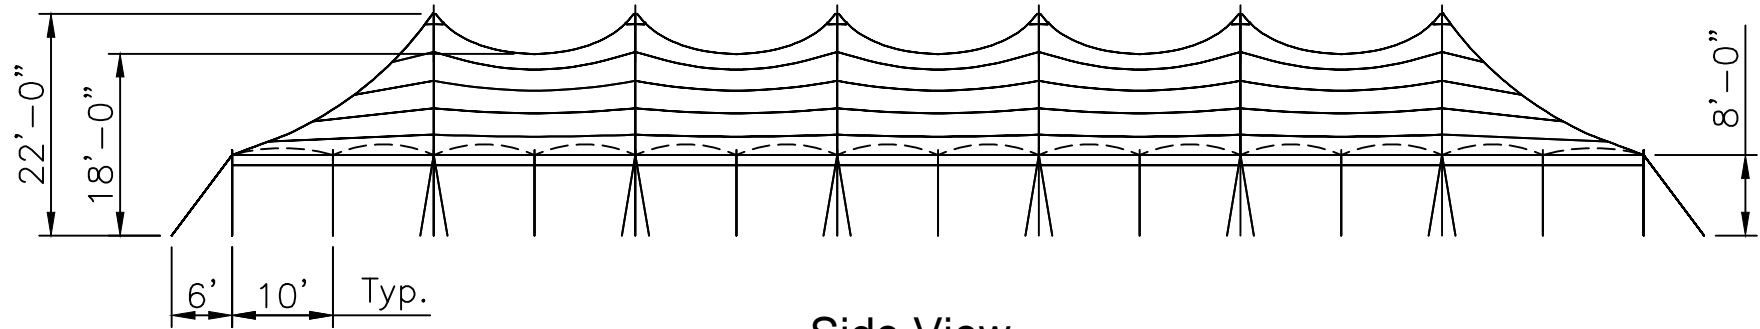

Side View

Std/Opt	Qty	Part#	Description
Standard 12289	2	12291-E	40'x20' End Section
	5	12286	40'x20' Mid Section
Option A 12119	6	14114	22' - 4" OD Alum SW Center Pole
	36	14266	8' - 2" OD Alum SP
Option B	6	14114-CH	22' - 4" OD Alum SW Center Pole - Cherry Finish
	36	14266-CH	8' - 2" OD Alum SP - Cherry Finish
Option C	6	14114-KP	22' - 4" OD Alum SW Center Pole - Pine Finish
	36	14266-KP	8' - 2" OD Alum SP - Pine Finish
Standard 12148	52	14865	1" Ratchet W/ Twisted Hook
	52	15227	1"x42" Dbl Headed Stakes

40x140 PT S U

Fred's Standard
40 x 140 Series "S"
Pole Tent

PROPRIETARY INFORMATION
THE DATA AND DETAILS SHOWN ON THIS PAGE ARE THE
SOLE PROPERTY OF FRED'S TENTS & CANOPIES. IT MAY
NOT BE USED, DISCLOSED, OR DUPLICATED IN ANY WAY.

FRED'S TENTS & CANOPIES

Waterford, NY 12188
www.wemaketents.com • 518.233.8368

DRAWN BY: MO	APP. BY: TV	APP. BY:	DATE: 9-30-16	LAST REV BY: