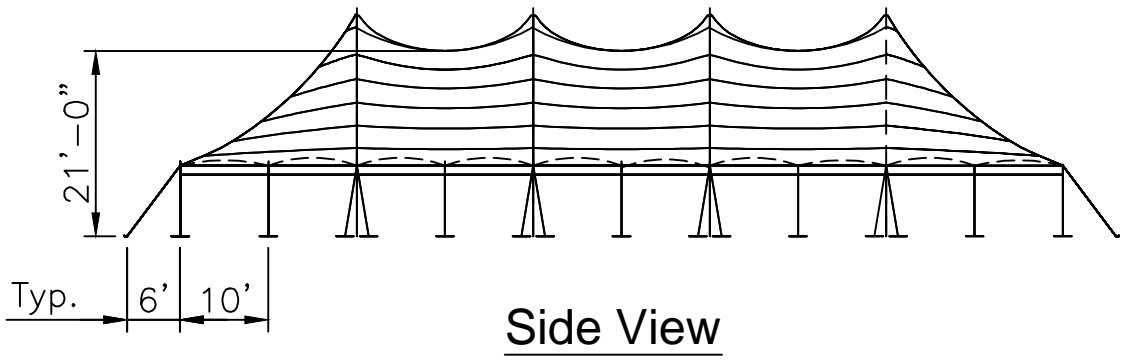

ITEM # Fabric: 12061

Pole Package: 11897

Stake & Ratchets: 11930

Std/Opt	Qty	Part#	Description
Standard 12061	2	12065-E	50'x20' End Section
	3	12060	50'x20' Mid Section
Option A 11897	4	14129	25' - 5" Sch. 40 Alum Center Pole 2pc
	30	14270	8' - 2" Sch. 40 Alum Side Pole
Option B	4	14129-CH	25' - 5" Sch. 40 Alum Center Pole 2pc - Cherry Finish
	30	14270-CH	8' - 2" Sch. 40 Alum Side Pole - Cherry Finish
Option C	4	14129-KP	25' - 5" Sch. 40 Alum Center Pole 2pc - Pine Finish
	30	14270-KP	8' - 2" Sch. 40 Alum Side Pole - Pine Finish
Standard 11930	46	15245	Lashing Winch & Mounting Plate
	46	14874	Stake Bar
	46	14867	14' Web W/ Twisted Hook
	138	15228	1 1/8"x42" Dbl Headed Stakes