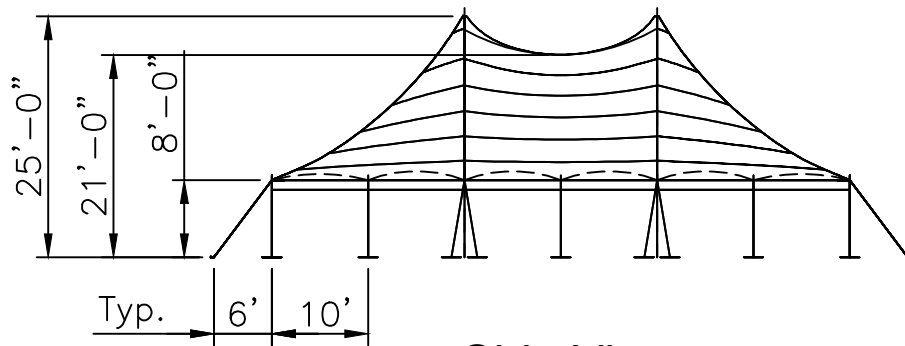

ITEM # Fabric: 12066

Pole Package: 11902

Stake & Ratchets: 11935

Side View

End View

Top View

50x60 PT SE U

Std/Opt	Qty	Part#	Description
Standard 12066	2	12065-E	50'x20' End Section
	1	12060	50'x20' Mid Section
Option A 11902	2	14129	25' - 5" Sch. 40 Alum Center Pole 2pc
	22	14270	8' - 2" Sch. 40 Alum Side Pole
Option B	2	14129-CH	25' - 5" Sch. 40 Alum Center Pole 2pc - Cherry Finish
	22	14270-CH	8' - 2" Sch. 40 Alum Side Pole - Cherry Finish
Option C	2	14129-KP	25' - 5" Sch. 40 Alum Center Pole 2pc - Pine Finish
	22	14270-KP	8' - 2" Sch. 40 Alum Side Pole - Pine Finish
Standard 11935	34	15245	Lashing Winch & Mounting Plate
	34	14874	Stake Bar
	34	14867	14' Web W/ Twisted Hook
	102	15228	1 1/8"x42" Dbl Headed Stakes