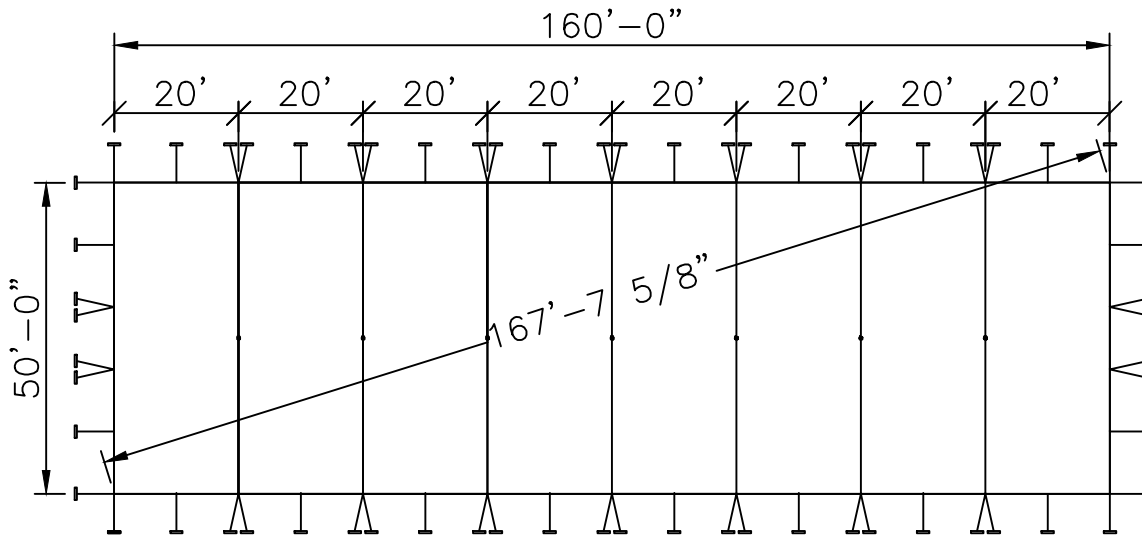

ITEM # Fabric: 12064

Pole Package: 11900

Stake & Ratchets: 11933

Side View

End View

Top View

Std/Opt	Qty	Part#	Description
Standard 12064	2	12065-E	50'x20' End Section
	6	12060	50'x20' Mid Section
Option A 11900	7	14129	25' - 5" Sch. 40 Alum Center Pole 2pc
	42	14270	8' - 2" Sch. 40 Alum Side Pole
Option B	7	14129-CH	25' - 5" Sch. 40 Alum Center Pole 2pc - Cherry Finish
	42	14270-CH	8' - 2" Sch. 40 Alum Side Pole - Cherry Finish
Option C	7	14129-KP	25' - 5" Sch. 40 Alum Center Pole 2pc - Pine Finish
	42	14270-KP	8' - 2" Sch. 40 Alum Side Pole - Pine Finish
Standard 11933	64	15245	Lashing Winch & Mounting Plate
	64	14874	Stake Bar
	64	14867	14' Web W/ Twisted Hook
	192	15228	1 1/8"x42" Dbl Headed Stakes