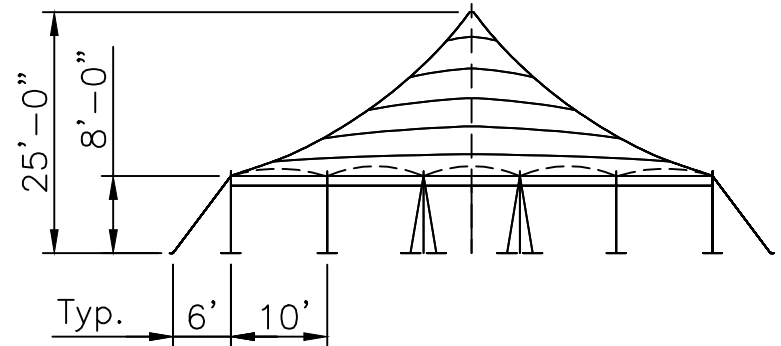

ITEM # Fabric: 12065

Pole Package: 11901

Stake & Ratchets: 11934

Side View

End View

Top View

Std/Opt	Qty	Part#	Description
Standard 12065	2	12065-E	50'x20' End Section
Option A 11901	1	14129	25' - 5" Sch. 40 Alum Center Pole 2pc
	18	14270	8' - 2" Sch. 40 Alum Side Pole
Option B	1	14129-CH	25' - 5" Sch. 40 Alum Center Pole 2pc - Cherry Finish
	18	14270-CH	8' - 2" Sch. 40 Alum Side Pole - Cherry Finish
Option C	1	14129-KP	25' - 5" Sch. 40 Alum Center Pole 2pc - Pine Finish
	18	14270-KP	8' - 2" Sch. 40 Alum Side Pole - Pine Finish
Standard 11934	28	15245	Lashing Winch & Mounting Plate
	28	14874	Stake Bar
	28	14867	14' Web W/ Twisted Hook
	84	15228	1 1/8"x42" Dbl Headed Stakes

ITEM # Fabric: 12066

Pole Package: 11902

Stake & Ratchets: 11935

Side View

End View

Top View

50x60 PT SE U

Std/Opt	Qty	Part#	Description
Standard 12066	2	12065-E	50'x20' End Section
	1	12060	50'x20' Mid Section
Option A 11902	2	14129	25' - 5" Sch. 40 Alum Center Pole 2pc
	22	14270	8' - 2" Sch. 40 Alum Side Pole
Option B	2	14129-CH	25' - 5" Sch. 40 Alum Center Pole 2pc - Cherry Finish
	22	14270-CH	8' - 2" Sch. 40 Alum Side Pole - Cherry Finish
Option C	2	14129-KP	25' - 5" Sch. 40 Alum Center Pole 2pc - Pine Finish
	22	14270-KP	8' - 2" Sch. 40 Alum Side Pole - Pine Finish
Standard 11935	34	15245	Lashing Winch & Mounting Plate
	34	14874	Stake Bar
	34	14867	14' Web W/ Twisted Hook
	102	15228	1 1/8"x42" Dbl Headed Stakes