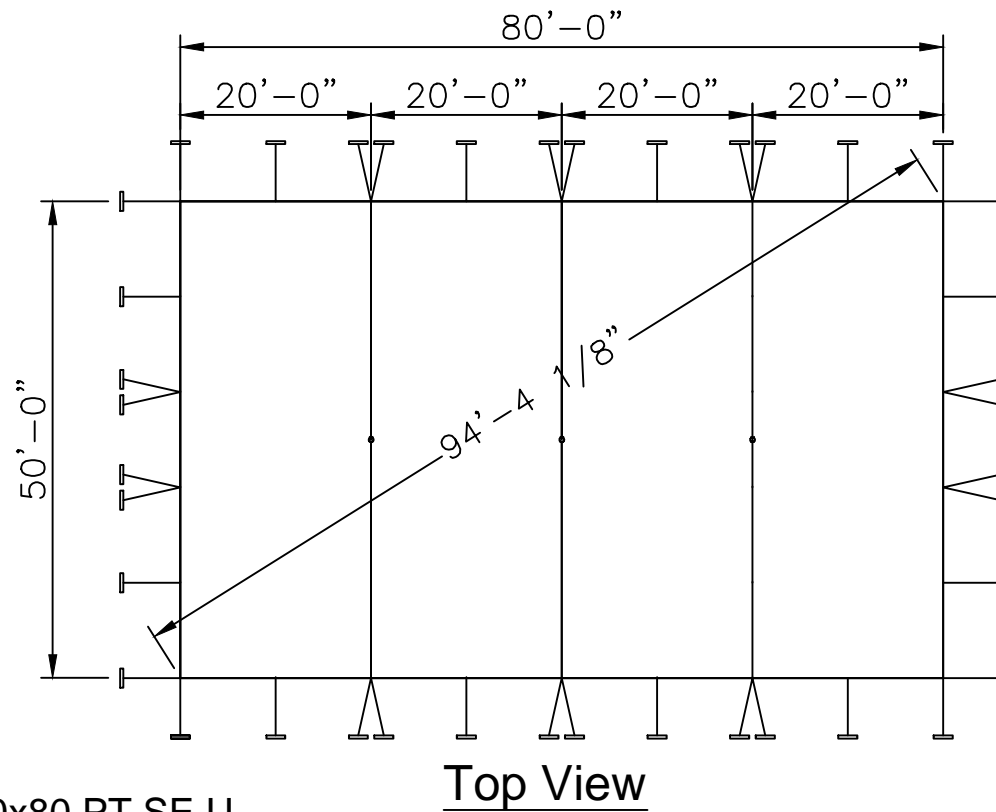

ITEM# Fabric: 12067

Pole Package: 11903

Stake & Ratchets: 11936

Std/Opt	Qty	Part#	Description
Standard 12067	2	12065-E	50'x20' End Section
	1	12060	50'x20' Mid Section
Option A 11903	3	14129	25' - 5" Sch. 40 Alum Center Pole 2pc
	26	14270	8' - 2" Sch. 40 Alum Side Pole
Option B	3	14129-CH	25' - 5" Sch. 40 Alum Center Pole 2pc - Cherry Finish
	26	14270-CH	8' - 2" Sch. 40 Alum Side Pole - Cherry Finish
Option C	3	14129-KP	25' - 5" Sch. 40 Alum Center Pole 2pc - Pine Finish
	26	14270-KP	8' - 2" Sch. 40 Alum Side Pole - Pine Finish
Standard 11936	40	15245	Lashing Winch & Mounting Plate
	40	14874	Stake Bar
	40	14867	14' Web W/ Twisted Hook
	120	15228	1 1/8"x42" Dbl Headed Stakes