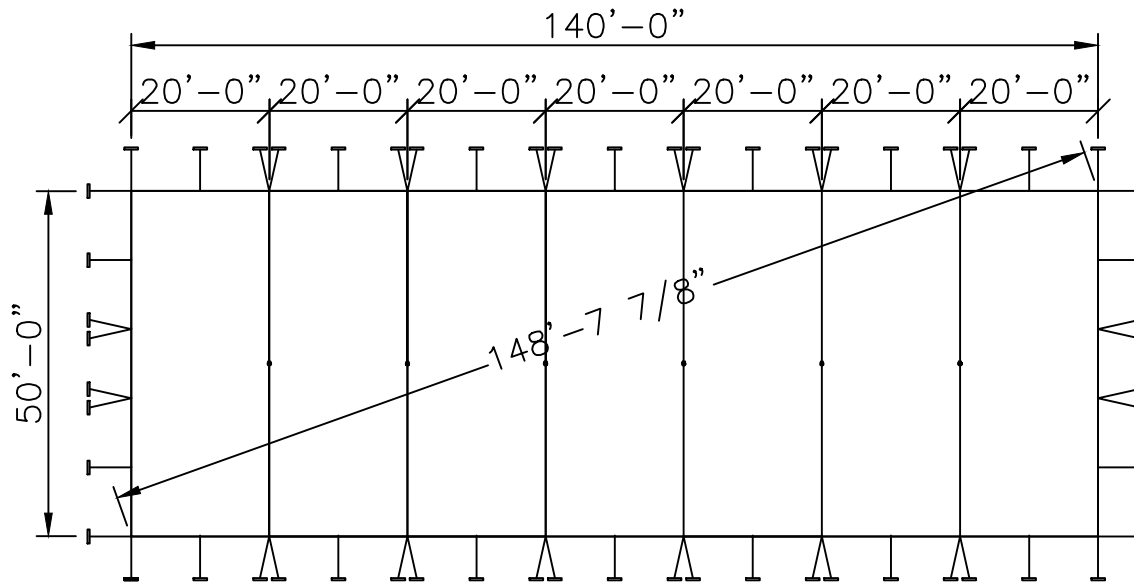

ITEM# Fabric: 12063

Pole Package: 11899

Stake & Ratchets: 11932

Side View

End View

Top View

50x140 PT SE U

Std/Opt	Qty	Part#	Description
Standard 12063	2	12065-E	50'x20' End Section
	5	12060	50'x20' Mid Section
Option A 11899	6	14129	25' - 5" Sch. 40 Alum Center Pole 2pc
	38	14270	8' - 2" Sch. 40 Alum Side Pole
Option B	6	14129-CH	25' - 5" Sch. 40 Alum Center Pole 2pc - Cherry Finish
	38	14270-CH	8' - 2" Sch. 40 Alum Side Pole - Cherry Finish
Option C	6	14129-KP	25' - 5" Sch. 40 Alum Center Pole 2pc - Pine Finish
	38	14270-KP	8' - 2" Sch. 40 Alum Side Pole - Pine Finish
Standard 11932	58	15245	Lashing Winch & Mounting Plate
	58	14874	Stake Bar
	58	14867	14' Web W/ Twisted Hook
	174	15228	1 1/8"x42" Dbl Headed Stakes