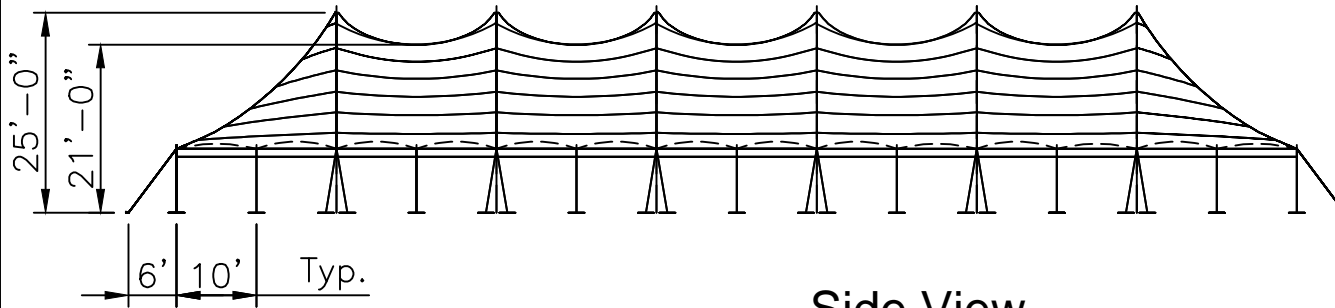

ITEM# Fabric: 12063

Pole Package: 11899

Stake & Ratchets: 11932

Side View

End View

Top View

50x140 PT SE U

Std/Opt	Qty	Part#	Description
Standard 12063	2	12065-E	50'x20' End Section
	5	12060	50'x20' Mid Section
Option A 11899	6	14129	25' - 5" Sch. 40 Alum Center Pole 2pc
	38	14270	8' - 2" Sch. 40 Alum Side Pole
Option B	6	14129-CH	25' - 5" Sch. 40 Alum Center Pole 2pc - Cherry Finish
	38	14270-CH	8' - 2" Sch. 40 Alum Side Pole - Cherry Finish
Option C	6	14129-KP	25' - 5" Sch. 40 Alum Center Pole 2pc - Pine Finish
	38	14270-KP	8' - 2" Sch. 40 Alum Side Pole - Pine Finish
Standard 11932	58	15245	Lashing Winch & Mounting Plate
	58	14874	Stake Bar
	58	14867	14' Web W/ Twisted Hook
	174	15228	1 1/8"x42" Dbl Headed Stakes