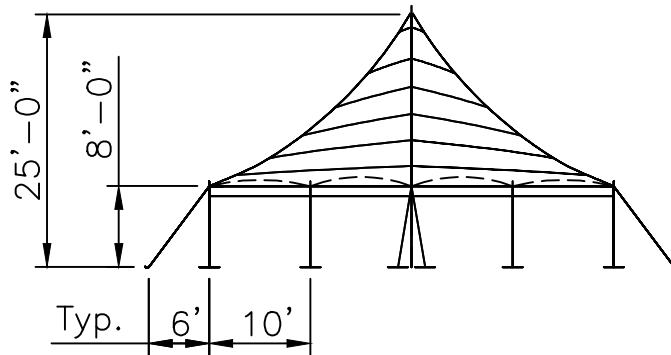

ITEM # Fabric: 12065

Pole Package: 11901

Stake & Ratchets: 11934

Side View

End View

Top View

Std/Opt	Qty	Part#	Description
Standard 12065	2	12065-E	50'x20' End Section
Option A 11901	1	14129	25' - 5" Sch. 40 Alum Center Pole 2pc
	18	14270	8' - 2" Sch. 40 Alum Side Pole
Option B	1	14129-CH	25' - 5" Sch. 40 Alum Center Pole 2pc - Cherry Finish
	18	14270-CH	8' - 2" Sch. 40 Alum Side Pole - Cherry Finish
Option C	1	14129-KP	25' - 5" Sch. 40 Alum Center Pole 2pc - Pine Finish
	18	14270-KP	8' - 2" Sch. 40 Alum Side Pole - Pine Finish
Standard 11934	28	15245	Lashing Winch & Mounting Plate
	28	14874	Stake Bar
	28	14867	14' Web W/ Twisted Hook
	84	15228	1 1/8"x42" Dbl Headed Stakes

50x40 PT SE U

Fred's Standard
50 x 40 Series "SE"
Pole Tent

PROPRIETARY INFORMATION
THE DATA AND DETAILS SHOWN ON THIS PAGE ARE THE
SOLE PROPERTY OF FRED'S TENTS & CANOPIES. IT MAY
NOT BE USED, DISCLOSED, OR DUPLICATED IN ANY WAY.