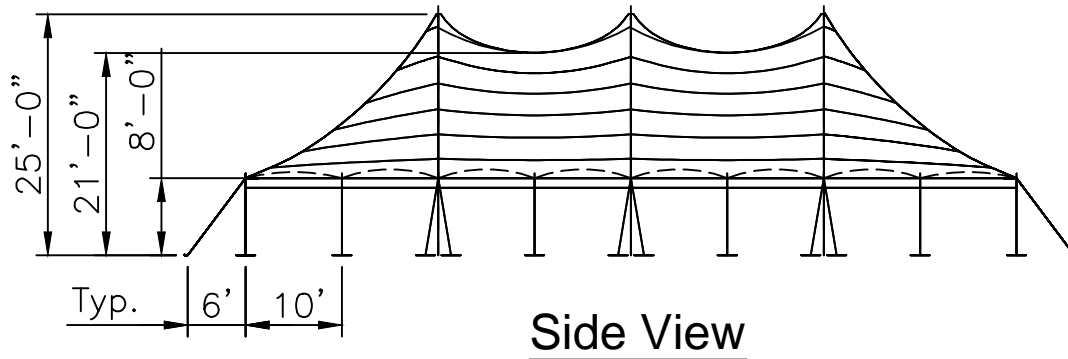

ITEM# Fabric: 12067

Pole Package: 11903

Stake & Ratchets: 11936

Std/Opt	Qty	Part#	Description
Standard 12067	2	12065-E	50'x20' End Section
	1	12060	50'x20' Mid Section
Option A 11903	3	14129	25' - 5" Sch. 40 Alum Center Pole 2pc
	26	14270	8' - 2" Sch. 40 Alum Side Pole
Option B	3	14129-CH	25' - 5" Sch. 40 Alum Center Pole 2pc - Cherry Finish
	26	14270-CH	8' - 2" Sch. 40 Alum Side Pole - Cherry Finish
Option C	3	14129-KP	25' - 5" Sch. 40 Alum Center Pole 2pc - Pine Finish
	26	14270-KP	8' - 2" Sch. 40 Alum Side Pole - Pine Finish
Standard 11936	40	15245	Lashing Winch & Mounting Plate
	40	14874	Stake Bar
	40	14867	14' Web W/ Twisted Hook
	120	15228	1 1/8"x42" Dbl Headed Stakes