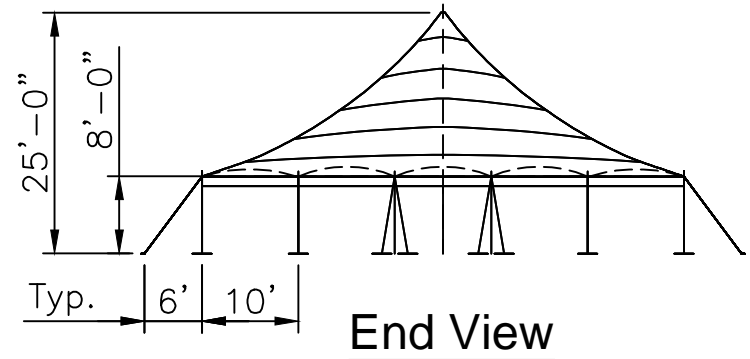

ITEM# Fabric: 12067

Pole Package: 11903

Stake & Ratchets: 11936

Std/Opt	Qty	Part#	Description
Standard 12067	2	12065-E	50'x20' End Section
	1	12060	50'x20' Mid Section
Option A 11903	3	14129	25' - 5" Sch. 40 Alum Center Pole 2pc
	26	14270	8' - 2" Sch. 40 Alum Side Pole
Option B	3	14129-CH	25' - 5" Sch. 40 Alum Center Pole 2pc - Cherry Finish
	26	14270-CH	8' - 2" Sch. 40 Alum Side Pole - Cherry Finish
Option C	3	14129-KP	25' - 5" Sch. 40 Alum Center Pole 2pc - Pine Finish
	26	14270-KP	8' - 2" Sch. 40 Alum Side Pole - Pine Finish
Standard 11936	40	15245	Lashing Winch & Mounting Plate
	40	14874	Stake Bar
	40	14867	14' Web W/ Twisted Hook
	120	15228	1 1/8"x42" Dbl Headed Stakes