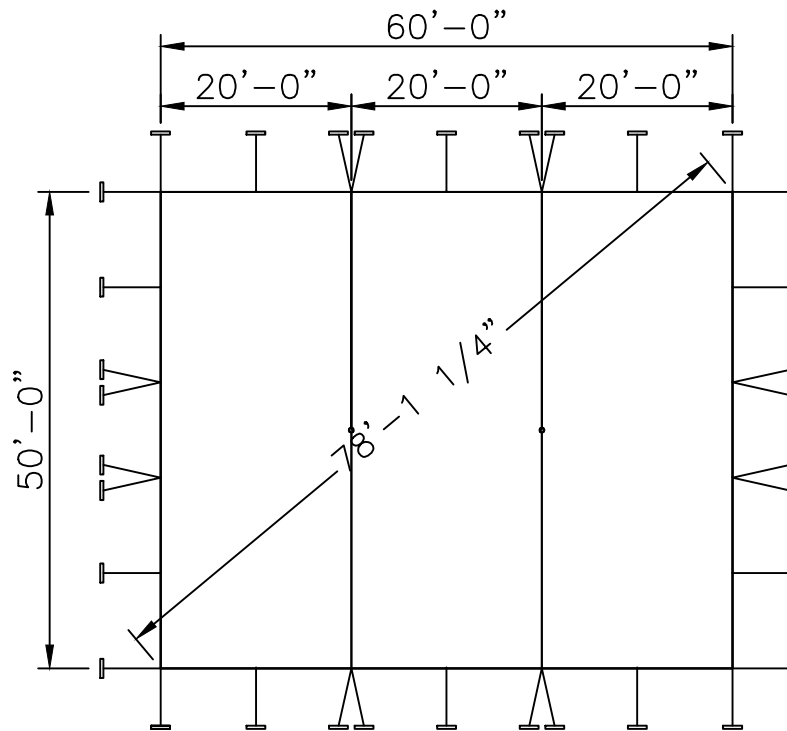

ITEM # Fabric: 12066

Pole Package: 11902

Stake & Ratchets: 11935

Side View

End View

Top View

50x60 PT SE U

Std/Opt	Qty	Part#	Description
Standard 12066	2	12065-E	50'x20' End Section
	1	12060	50'x20' Mid Section
Option A 11902	2	14129	25' - 5" Sch. 40 Alum Center Pole 2pc
	22	14270	8' - 2" Sch. 40 Alum Side Pole
Option B	2	14129-CH	25' - 5" Sch. 40 Alum Center Pole 2pc - Cherry Finish
	22	14270-CH	8' - 2" Sch. 40 Alum Side Pole - Cherry Finish
Option C	2	14129-KP	25' - 5" Sch. 40 Alum Center Pole 2pc - Pine Finish
	22	14270-KP	8' - 2" Sch. 40 Alum Side Pole - Pine Finish
Standard 11935	34	15245	Lashing Winch & Mounting Plate
	34	14874	Stake Bar
	34	14867	14' Web W/ Twisted Hook
	102	15228	1 1/8"x42" Dbl Headed Stakes