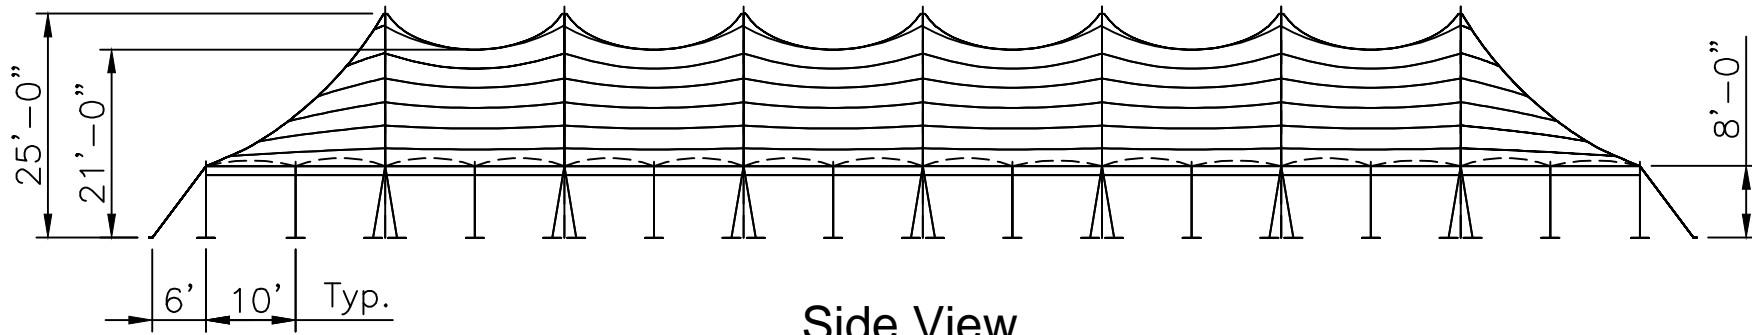

ITEM # Fabric: 12064

Pole Package: 11900

Stake & Ratchets: 11933

Side View

End View

Top View

Std/Opt	Qty	Part#	Description
Standard 12064	2	12065-E	50'x20' End Section
	6	12060	50'x20' Mid Section
Option A 11900	7	14129	25' - 5" Sch. 40 Alum Center Pole 2pc
	42	14270	8' - 2" Sch. 40 Alum Side Pole
Option B	7	14129-CH	25' - 5" Sch. 40 Alum Center Pole 2pc - Cherry Finish
	42	14270-CH	8' - 2" Sch. 40 Alum Side Pole - Cherry Finish
Option C	7	14129-KP	25' - 5" Sch. 40 Alum Center Pole 2pc - Pine Finish
	42	14270-KP	8' - 2" Sch. 40 Alum Side Pole - Pine Finish
Standard 11933	64	15245	Lashing Winch & Mounting Plate
	64	14874	Stake Bar
	64	14867	14' Web W/ Twisted Hook
	192	15228	1 1/8"x42" Dbl Headed Stakes