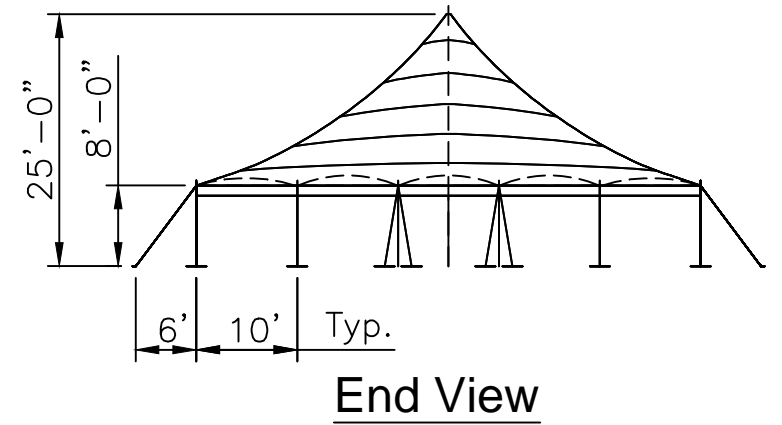

ITEM # Fabric: 12061

Pole Package: 11897

Stake & Ratchets: 11930

Std/Opt	Qty	Part#	Description
Standard 12061	2	12065-E	50'x20' End Section
	3	12060	50'x20' Mid Section
Option A 11897	4	14129	25' - 5" Sch. 40 Alum Center Pole 2pc
	30	14270	8' - 2" Sch. 40 Alum Side Pole
Option B	4	14129-CH	25' - 5" Sch. 40 Alum Center Pole 2pc - Cherry Finish
	30	14270-CH	8' - 2" Sch. 40 Alum Side Pole - Cherry Finish
Option C	4	14129-KP	25' - 5" Sch. 40 Alum Center Pole 2pc - Pine Finish
	30	14270-KP	8' - 2" Sch. 40 Alum Side Pole - Pine Finish
Standard 11930	46	15245	Lashing Winch & Mounting Plate
	46	14874	Stake Bar
	46	14867	14' Web W/ Twisted Hook
	138	15228	1 1/8"x42" Dbl Headed Stakes