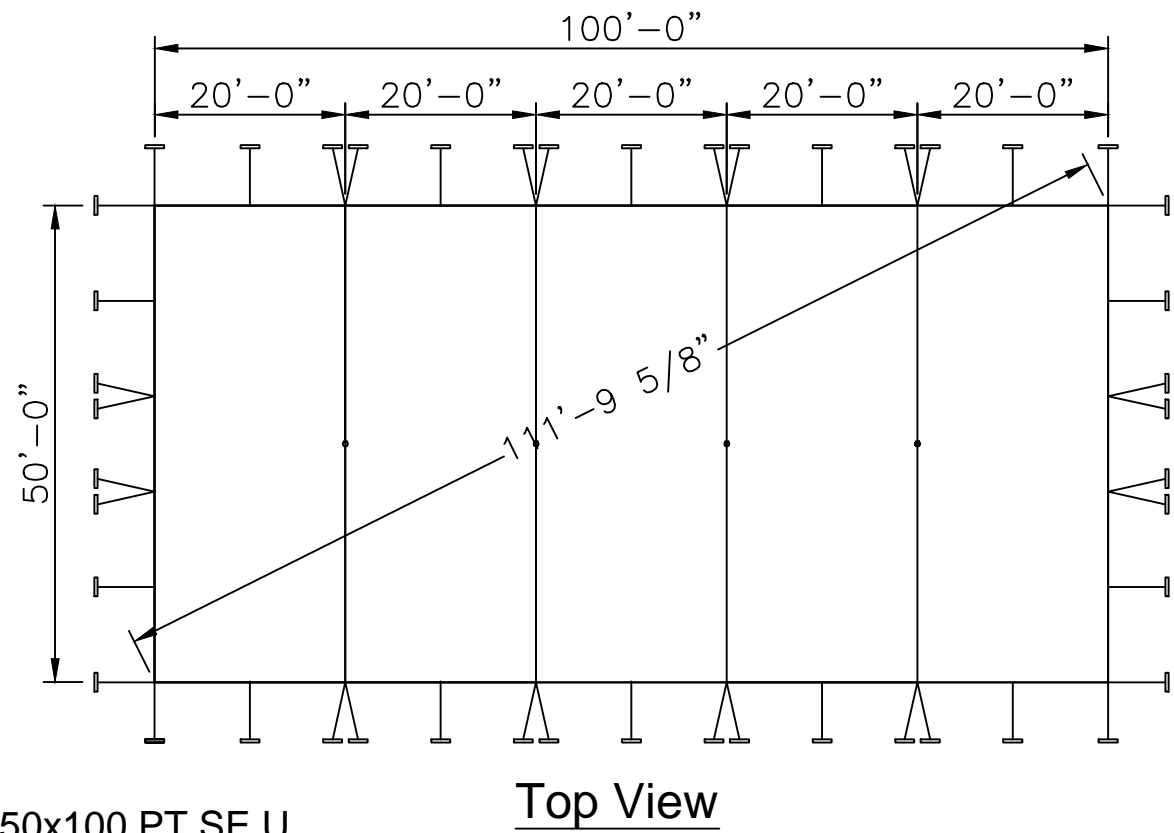

ITEM # Fabric: 12061

Pole Package: 11897

Stake & Ratchets: 11930

Std/Opt	Qty	Part#	Description
Standard 12061	2	12065-E	50'x20' End Section
	3	12060	50'x20' Mid Section
Option A 11897	4	14129	25' - 5" Sch. 40 Alum Center Pole 2pc
	30	14270	8' - 2" Sch. 40 Alum Side Pole
Option B	4	14129-CH	25' - 5" Sch. 40 Alum Center Pole 2pc - Cherry Finish
	30	14270-CH	8' - 2" Sch. 40 Alum Side Pole - Cherry Finish
Option C	4	14129-KP	25' - 5" Sch. 40 Alum Center Pole 2pc - Pine Finish
	30	14270-KP	8' - 2" Sch. 40 Alum Side Pole - Pine Finish
Standard 11930	46	15245	Lashing Winch & Mounting Plate
	46	14874	Stake Bar
	46	14867	14' Web W/ Twisted Hook
	138	15228	1 1/8"x42" Dbl Headed Stakes

50x100 PT SE U

Fred's Standard
50 x 100 Series "SE"
Pole Tent

PROPRIETARY INFORMATION
THE DATA AND DETAILS SHOWN ON THIS PAGE ARE THE
SOLE PROPERTY OF FRED'S TENTS & CANOPIES. IT MAY
NOT BE USED, DISCLOSED, OR DUPLICATED IN ANY WAY.

FRED'S TENTS & CANOPIES
Waterford, NY 12188
www.wemaketents.com • 518.233.8368

DRAWN BY: MO	APP. BY: TV	APP. BY:	DATE: 9-26-16	LAST REV BY: