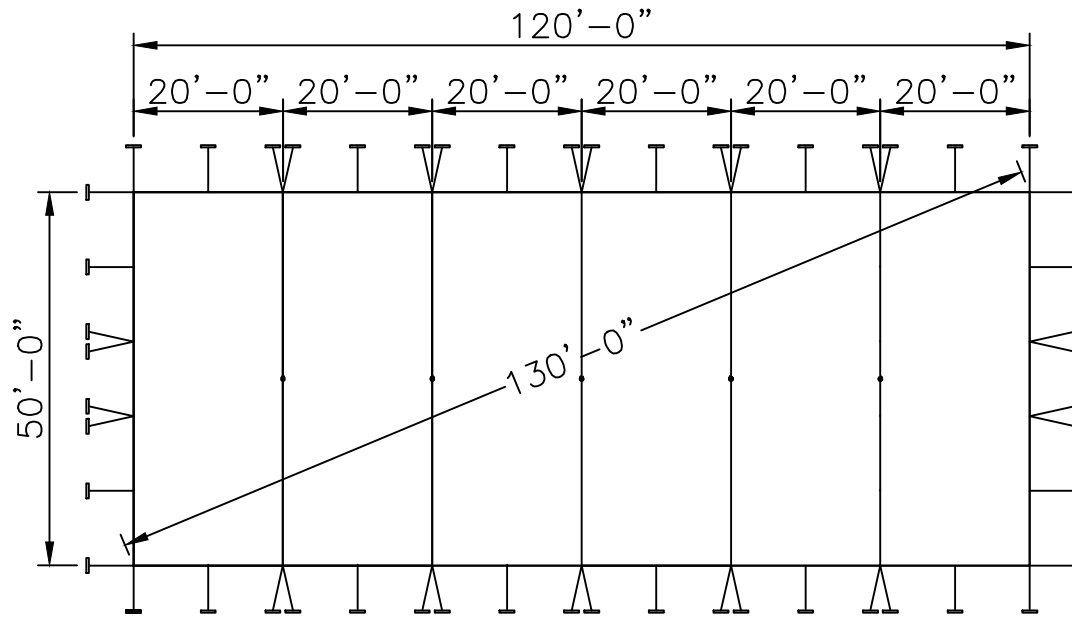

ITEM# Fabric: 12062

Pole Package: 11898

Stake & Ratchets: 11931

Side View

End View

Top View

50x120 PT SE U

Std/Opt	Qty	Part#	Description
Standard 12062	2	12065-E	50'x20' End Section
	4	12060	50'x20' Mid Section
Option A 1898	5	14129	25' - 5" Sch. 40 Alum Center Pole 2pc
	34	14270	8' - 2" Sch. 40 Alum Side Pole
Option B	5	14129-CH	25' - 5" Sch. 40 Alum Center Pole 2pc - Cherry Finish
	34	14270-CH	8' - 2" Sch. 40 Alum Side Pole - Cherry Finish
Option C	5	14129-KP	25' - 5" Sch. 40 Alum Center Pole 2pc - Pine Finish
	34	14270-KP	8' - 2" Sch. 40 Alum Side Pole - Pine Finish
Standard 11931	52	15245	Lashing Winch & Mounting Plate
	52	14874	Stake Bar
	52	14867	14' Web W/ Twisted Hook
	156	15228	1 1/8"x42" Dbl Headed Stakes