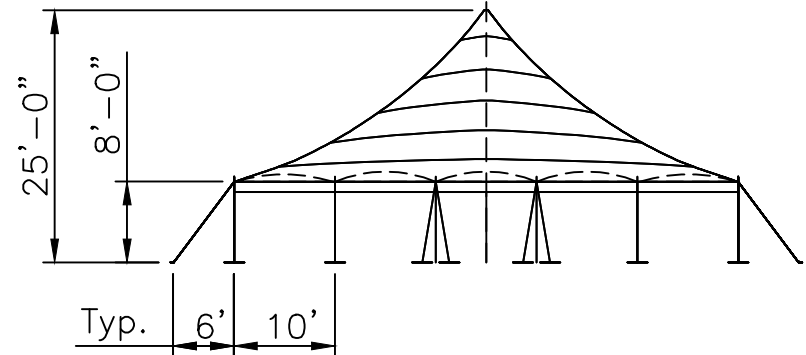

ITEM # Fabric: 12065

Pole Package: 11901

Stake & Ratchets: 11934

Side View

End View

Top View

Std/Opt	Qty	Part#	Description
Standard 12065	2	12065-E	50'x20' End Section
Option A 11901	1	14129	25' - 5" Sch. 40 Alum Center Pole 2pc
	18	14270	8' - 2" Sch. 40 Alum Side Pole
Option B	1	14129-CH	25' - 5" Sch. 40 Alum Center Pole 2pc - Cherry Finish
	18	14270-CH	8' - 2" Sch. 40 Alum Side Pole - Cherry Finish
Option C	1	14129-KP	25' - 5" Sch. 40 Alum Center Pole 2pc - Pine Finish
	18	14270-KP	8' - 2" Sch. 40 Alum Side Pole - Pine Finish
Standard 11934	28	15245	Lashing Winch & Mounting Plate
	28	14874	Stake Bar
	28	14867	14' Web W/ Twisted Hook
	84	15228	1 1/8"x42" Dbl Headed Stakes

50x40 PT SE U

Fred's Standard
50 x 40 Series "SE"
Pole Tent

PROPRIETARY INFORMATION
THE DATA AND DETAILS SHOWN ON THIS PAGE ARE THE
SOLE PROPERTY OF FRED'S TENTS & CANOPIES. IT MAY
NOT BE USED, DISCLOSED, OR DUPLICATED IN ANY WAY.