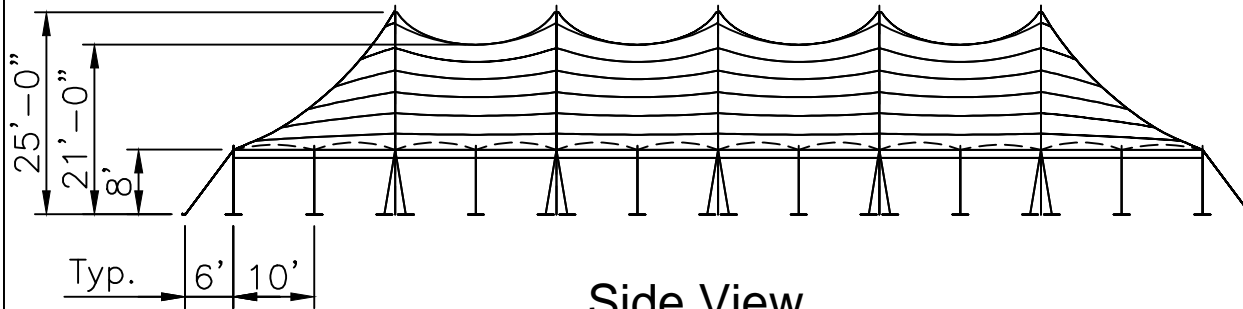

ITEM# Fabric: 12062

Pole Package: 11898

Stake & Ratchets: 11931

Side View