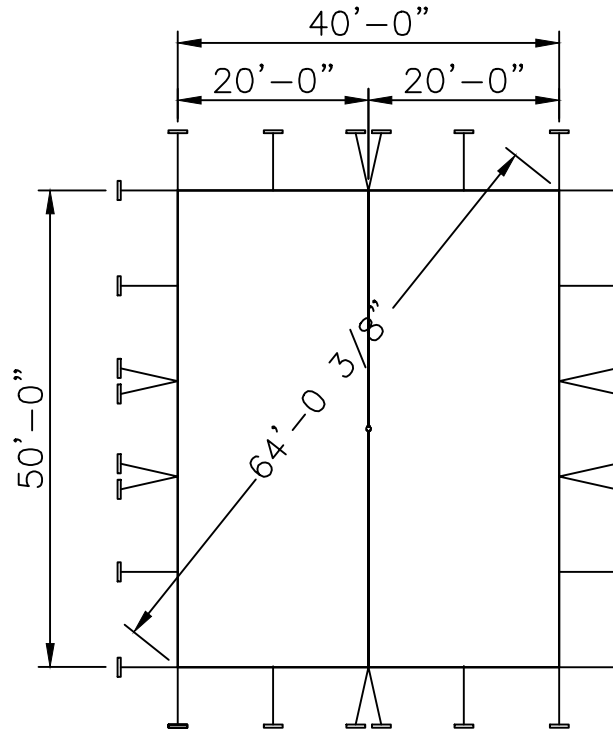

ITEM # Fabric: 12065

Pole Package: 11901

Stake & Ratchets: 11934

Side View

End View

Top View

Std/Opt	Qty	Part#	Description
Standard 12065	2	12065-E	50'x20' End Section
Option A 11901	1	14129	25' - 5" Sch. 40 Alum Center Pole 2pc
	18	14270	8' - 2" Sch. 40 Alum Side Pole
Option B	1	14129-CH	25' - 5" Sch. 40 Alum Center Pole 2pc - Cherry Finish
	18	14270-CH	8' - 2" Sch. 40 Alum Side Pole - Cherry Finish
Option C	1	14129-KP	25' - 5" Sch. 40 Alum Center Pole 2pc - Pine Finish
	18	14270-KP	8' - 2" Sch. 40 Alum Side Pole - Pine Finish
Standard 11934	28	15245	Lashing Winch & Mounting Plate
	28	14874	Stake Bar
	28	14867	14' Web W/ Twisted Hook
	84	15228	1 1/8"x42" Dbl Headed Stakes

50x40 PT SE U

Fred's Standard
50 x 40 Series "SE"
Pole Tent

PROPRIETARY INFORMATION
THE DATA AND DETAILS SHOWN ON THIS PAGE ARE THE
SOLE PROPERTY OF FRED'S TENTS & CANOPIES. IT MAY
NOT BE USED, DISCLOSED, OR DUPLICATED IN ANY WAY.

ITEM # Fabric: 12066

Pole Package: 11902

Stake & Ratchets: 11935

Side View

End View

Top View

50x60 PT SE U

Std/Opt	Qty	Part#	Description
Standard 12066	2	12065-E	50'x20' End Section
	1	12060	50'x20' Mid Section
Option A 11902	2	14129	25' - 5" Sch. 40 Alum Center Pole 2pc
	22	14270	8' - 2" Sch. 40 Alum Side Pole
Option B	2	14129-CH	25' - 5" Sch. 40 Alum Center Pole 2pc - Cherry Finish
	22	14270-CH	8' - 2" Sch. 40 Alum Side Pole - Cherry Finish
Option C	2	14129-KP	25' - 5" Sch. 40 Alum Center Pole 2pc - Pine Finish
	22	14270-KP	8' - 2" Sch. 40 Alum Side Pole - Pine Finish
Standard 11935	34	15245	Lashing Winch & Mounting Plate
	34	14874	Stake Bar
	34	14867	14' Web W/ Twisted Hook
	102	15228	1 1/8"x42" Dbl Headed Stakes