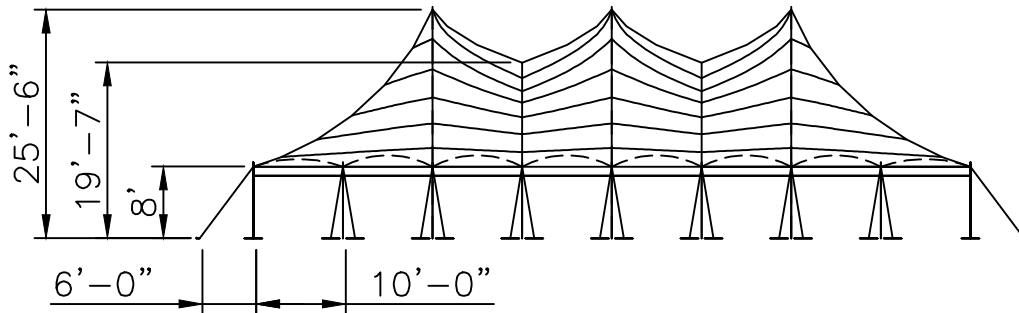

Side View

60x80 PT DE U

Fred's Standard
60 x 80 Series "DE"
Double Pole Tent

PROPRIETARY INFORMATION
THE DATA AND DETAILS SHOWN ON THIS PAGE ARE THE
SOLE PROPERTY OF FRED'S TENTS & CANOPIES. IT MAY
NOT BE USED, DISCLOSED, OR DUPLICATED IN ANY WAY.

FRED'S TENTS & CANOPIES

Waterford, NY 12188
www.wemaketents.com • 518.233.8368

Std/Opt	Qty	Part#	Description
Standard 11780	1	11777-LE	60'x20' Lace End Section
	1	11777-GE	60'x20' Grommet End Section
	2	11773	60'x20' Mid Section
Option A 11764	6	14129	25' - 5" Sch. 40 Alum Center Pole 2pc
	28	14270	8' - 2" Sch. 40 Alum Side Pole
Option B	6	14129-CH	25' - 5" Sch. 40 Alum Center Pole 2pc - Cherry Finish
	28	14270-CH	8' - 2" Sch. 40 Alum Side Pole - Cherry Finish
Option C	6	14129-KP	25' - 5" Sch. 40 Alum Center Pole 2pc - Pine Finish
	28	14270-KP	8' - 2" Sch. 40 Alum Side Pole - Pine Finish
Standard 11772	48	15245	Lashing Winch & Mounting Plate
	48	14874	Stake Bar
	48	14867	14' Web W/ Twisted Hook
	144	15228	1 1/8"x42" Dbl Headed Stakes

DRAWN BY: OK	APP. BY:	APP. BY:	DATE: 1-14-09	LAST REV BY:	ASSEMBLY DWG.