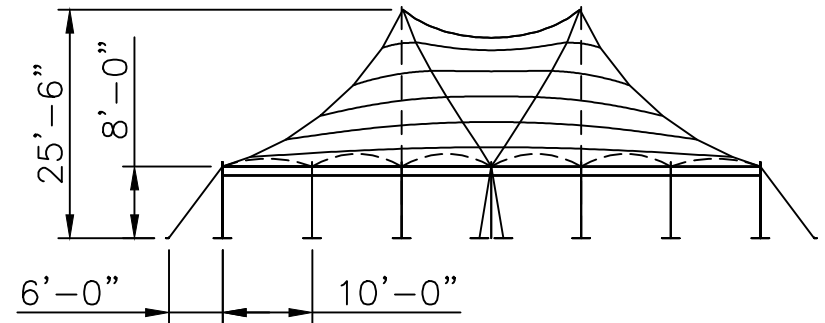

Side View

End View

Top View

60x40 PT DE U

Std/Opt	Qty	Part#	Description
Standard 11777	1	11777-LE	60'x20' Lace End Section
	1	11777-GE	60'x20' Grommet End Section
Option A 11761	2	14129	25' - 5" Sch. 40 Alum Center Pole 2pc
	20	14270	8' - 2" Sch. 40 Alum Side Pole
Option B	2	14129-CH	25' - 5" Sch. 40 Alum Center Pole 2pc - Cherry Finish
	20	14270-CH	8' - 2" Sch. 40 Alum Side Pole - Cherry Finish
Option C	2	14129-KP	25' - 5" Sch. 40 Alum Center Pole 2pc - Pine Finish
	20	14270-KP	8' - 2" Sch. 40 Alum Side Pole - Pine Finish
Standard 11769	28	15245	Lashing Winch & Mounting Plate
	28	14874	Stake Bar
	28	14867	14' Web W/ Twisted Hook
	84	15228	1 1/8"x42" Dbl Headed Stakes

Fred's Standard
60 x 40 Series "DE"
Double Pole Tent

PROPRIETARY INFORMATION
THE DATA AND DETAILS SHOWN ON THIS PAGE ARE THE
SOLE PROPERTY OF FRED'S TENTS & CANOPIES. IT MAY
NOT BE USED, DISCLOSED, OR DUPLICATED IN ANY WAY.

LAYOUT DWG

Side View

End View

Top View

Std/Opt	Qty	Part#	Description
Standard 11778	1	11777-LE	60'x20' Lace End Section
	1	11777-GE	60'x20' Grommet End Section
	1	11773	60'x20' Mid Section
Option A 11762	4	14129	25' - 5" Sch. 40 Alum Center Pole 2pc
	24	14270	8' - 2" Sch. 40 Alum Side Pole
Option B	4	14129-CH	25' - 5" Sch. 40 Alum Center Pole 2pc - Cherry Finish
	24	14270-CH	8' - 2" Sch. 40 Alum Side Pole - Cherry Finish
Option C	4	14129-KP	25' - 5" Sch. 40 Alum Center Pole 2pc - Pine Finish
	24	14270-KP	8' - 2" Sch. 40 Alum Side Pole - Pine Finish
Standard 11770	34	15245	Lashing Winch & Mounting Plate
	34	14874	Stake Bar
	34	14867	14' Web W/ Twisted Hook
	102	15228	1 1/8"x42" Dbl Headed Stakes

60x60 PT DE U

Fred's Standard
60 x 60 Series "DE"
Double Pole Tent

PROPRIETARY INFORMATION
THE DATA AND DETAILS SHOWN ON THIS PAGE ARE THE
SOLE PROPERTY OF FRED'S TENTS & CANOPIES. IT MAY
NOT BE USED, DISCLOSED, OR DUPLICATED IN ANY WAY.