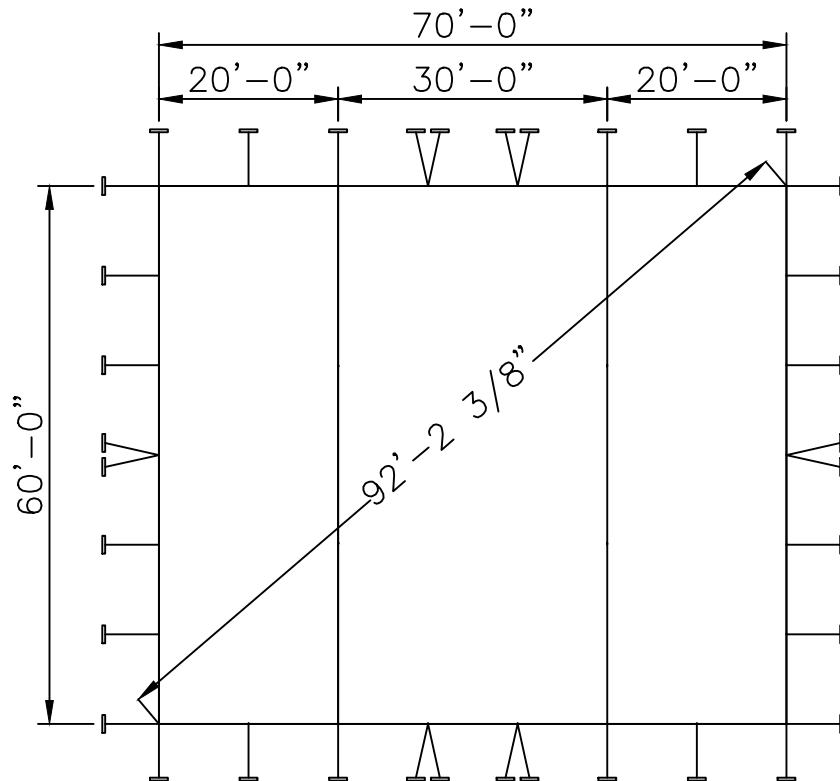

LAYOUT DWG

Side View

End View

Top View

Std/Opt	Qty	Part#	Description
Standard 11778	1	11777-LE	60'x20' Lace End Section
	1	11777-GE	60'x20' Grommet End Section
	1	11773	60'x20' Mid Section
Option A 11762	4	14129	25' - 5" Sch. 40 Alum Center Pole 2pc
	24	14270	8' - 2" Sch. 40 Alum Side Pole
Option B	4	14129-CH	25' - 5" Sch. 40 Alum Center Pole 2pc - Cherry Finish
	24	14270-CH	8' - 2" Sch. 40 Alum Side Pole - Cherry Finish
Option C	4	14129-KP	25' - 5" Sch. 40 Alum Center Pole 2pc - Pine Finish
	24	14270-KP	8' - 2" Sch. 40 Alum Side Pole - Pine Finish
Standard 11770	34	15245	Lashing Winch & Mounting Plate
	34	14874	Stake Bar
	34	14867	14' Web W/ Twisted Hook
	102	15228	1 1/8"x42" Dbl Headed Stakes

60x60 PT DE U

Fred's Standard
60 x 60 Series "DE"
Double Pole Tent

PROPRIETARY INFORMATION
THE DATA AND DETAILS SHOWN ON THIS PAGE ARE THE
SOLE PROPERTY OF FRED'S TENTS & CANOPIES. IT MAY
NOT BE USED, DISCLOSED, OR DUPLICATED IN ANY WAY.

LAYOUT DWG

Side View

End View

Top View

60x70 PT DE U

Std/Opt	Qty	Part#	Description
Standard 11779	1	11777-LE	60'x20' Lace End Section
	1	11777-GE	60'x20' Grommet End Section
	1	11774	60'x30' Mid Section
Option A 11763	4	14129	25' - 5" Sch. 40 Alum Center Pole 2pc
	26	14270	8' - 2" Sch. 40 Alum Side Pole
Option B	4	14129-CH	25' - 5" Sch. 40 Alum Center Pole 2pc - Cherry Finish
	26	14270-CH	8' - 2" Sch. 40 Alum Side Pole - Cherry Finish
Option C	4	14129-KP	25' - 5" Sch. 40 Alum Center Pole 2pc - Pine Finish
	26	14270-KP	8' - 2" Sch. 40 Alum Side Pole - Pine Finish
Standard 11771	36	15245	Lashing Winch & Mounting Plate
	36	14874	Stake Bar
	36	14867	14' Web W/ Twisted Hook
	108	15228	1 1/8"x42" Dbl Headed Stakes