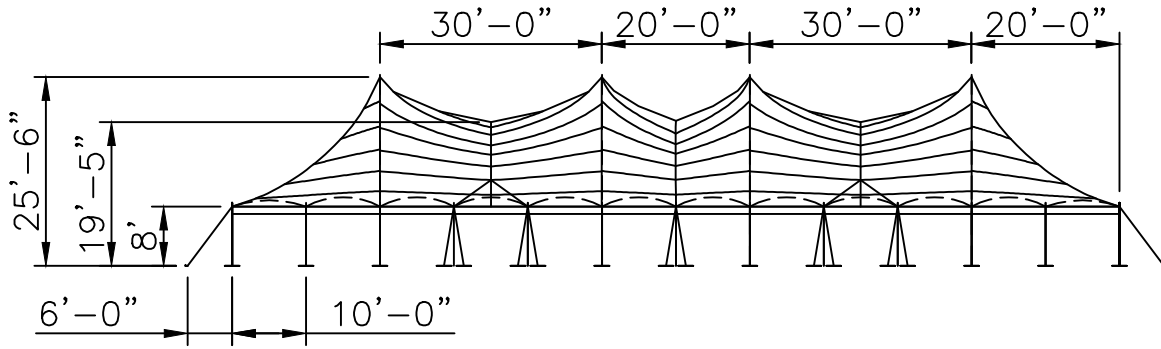

Side View

60x120 PT DE U

Std/Opt	Qty	Part#	Description
Standard 11776	1	11777-LE	60'x20' Lace End Section
	1	11777-GE	60'x20' Grommet End Section
	1	11773	60'x20' Mid Section
Option A 11758	2	11774	60'x30' Mid Section
	8	14129	25' - 5" Sch. 40 Alum Center Pole 2pc
Option B	36	14270	8' - 2" Sch. 40 Alum Side Pole
	8	14129-CH	25' - 5" Sch. 40 Alum Center Pole 2pc - Cherry Finish
Option C	36	14270-CH	8' - 2" Sch. 40 Alum Side Pole - Cherry Finish
	8	14129-KP	25' - 5" Sch. 40 Alum Center Pole 2pc - Pine Finish
Standard 11766	36	14270-KP	8' - 2" Sch. 40 Alum Side Pole - Pine Finish
	52	15245	Lashing Winch & Mounting Plate
	52	14874	Stake Bar
	52	14867	14' Web W/ Twisted Hook
	156	15228	1 1/8"x42" Dbl Headed Stakes

Fred's Standard
60 x 120 Series "DE"
Double Pole Tent

PROPRIETARY INFORMATION
THE DATA AND DETAILS SHOWN ON THIS PAGE ARE THE
SOLE PROPERTY OF FRED'S TENTS & CANOPIES. IT MAY
NOT BE USED, DISCLOSED, OR DUPLICATED IN ANY WAY.

FRED'S TENTS & CANOPIES

Waterford, NY 12188
www.wemaketents.com • 518.233.8368

DRAWN
BY: MZ

APP.
BY:

APP.
BY:

DATE:
2-23-09

LAST
REV
BY:

ASSEMBLY DWG.