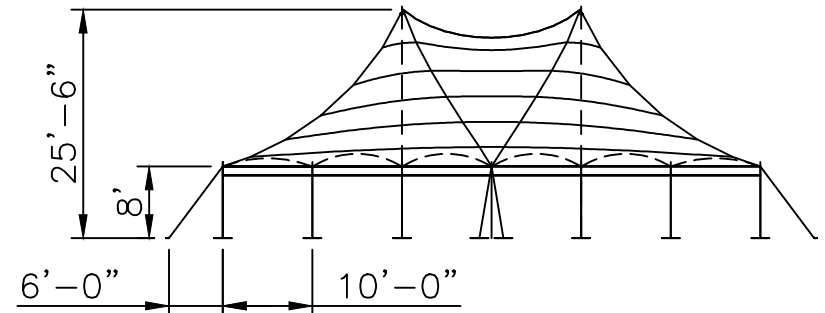

LAYOUT DWG

Side View

End View

Top View

60x70 PT DE U

Std/Opt	Qty	Part#	Description
Standard 11779	1	11777-LE	60'x20' Lace End Section
	1	11777-GE	60'x20' Grommet End Section
	1	11774	60'x30' Mid Section
Option A 11763	4	14129	25' - 5" Sch. 40 Alum Center Pole 2pc
	26	14270	8' - 2" Sch. 40 Alum Side Pole
Option B	4	14129-CH	25' - 5" Sch. 40 Alum Center Pole 2pc - Cherry Finish
	26	14270-CH	8' - 2" Sch. 40 Alum Side Pole - Cherry Finish
Option C	4	14129-KP	25' - 5" Sch. 40 Alum Center Pole 2pc - Pine Finish
	26	14270-KP	8' - 2" Sch. 40 Alum Side Pole - Pine Finish
Standard 11771	36	15245	Lashing Winch & Mounting Plate
	36	14874	Stake Bar
	36	14867	14' Web W/ Twisted Hook
	108	15228	1 1/8"x42" Dbl Headed Stakes

Fred's Standard
60 x 70 Series "DE"
Double Pole Tent

PROPRIETARY INFORMATION
THE DATA AND DETAILS SHOWN ON THIS PAGE ARE THE
SOLE PROPERTY OF FRED'S TENTS & CANOPIES. IT MAY
NOT BE USED, DISCLOSED, OR DUPLICATED IN ANY WAY.

Side View

End View

Top View

60x80 PT DE U

Fred's Standard
60 x 80 Series "DE"
Double Pole Tent

PROPRIETARY INFORMATION
THE DATA AND DETAILS SHOWN ON THIS PAGE ARE THE
SOLE PROPERTY OF FRED'S TENTS & CANOPIES. IT MAY
NOT BE USED, DISCLOSED, OR DUPLICATED IN ANY WAY.