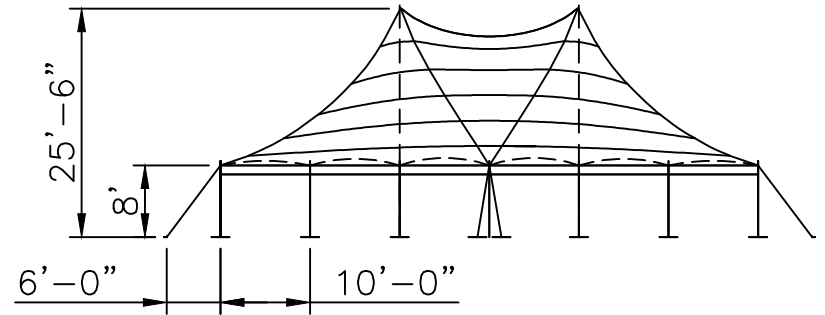

LAYOUT DWG

Side View

End View

Top View

Std/Opt	Qty	Part#	Description
Standard 11778	1	11777-LE	60'x20' Lace End Section
	1	11777-GE	60'x20' Grommet End Section
	1	11773	60'x20' Mid Section
Option A 11762	4	14129	25' - 5" Sch. 40 Alum Center Pole 2pc
	24	14270	8' - 2" Sch. 40 Alum Side Pole
Option B	4	14129-CH	25' - 5" Sch. 40 Alum Center Pole 2pc - Cherry Finish
	24	14270-CH	8' - 2" Sch. 40 Alum Side Pole - Cherry Finish
Option C	4	14129-KP	25' - 5" Sch. 40 Alum Center Pole 2pc - Pine Finish
	24	14270-KP	8' - 2" Sch. 40 Alum Side Pole - Pine Finish
Standard 11770	34	15245	Lashing Winch & Mounting Plate
	34	14874	Stake Bar
	34	14867	14' Web W/ Twisted Hook
	102	15228	1 1/8"x42" Dbl Headed Stakes

LAYOUT DWG

Side View

End View

Top View

60x70 PT DE U

Std/Opt	Qty	Part#	Description
Standard 11779	1	11777-LE	60'x20' Lace End Section
	1	11777-GE	60'x20' Grommet End Section
	1	11774	60'x30' Mid Section
Option A 11763	4	14129	25' - 5" Sch. 40 Alum Center Pole 2pc
	26	14270	8' - 2" Sch. 40 Alum Side Pole
Option B	4	14129-CH	25' - 5" Sch. 40 Alum Center Pole 2pc - Cherry Finish
	26	14270-CH	8' - 2" Sch. 40 Alum Side Pole - Cherry Finish
Option C	4	14129-KP	25' - 5" Sch. 40 Alum Center Pole 2pc - Pine Finish
	26	14270-KP	8' - 2" Sch. 40 Alum Side Pole - Pine Finish
Standard 11771	36	15245	Lashing Winch & Mounting Plate
	36	14874	Stake Bar
	36	14867	14' Web W/ Twisted Hook
	108	15228	1 1/8"x42" Dbl Headed Stakes