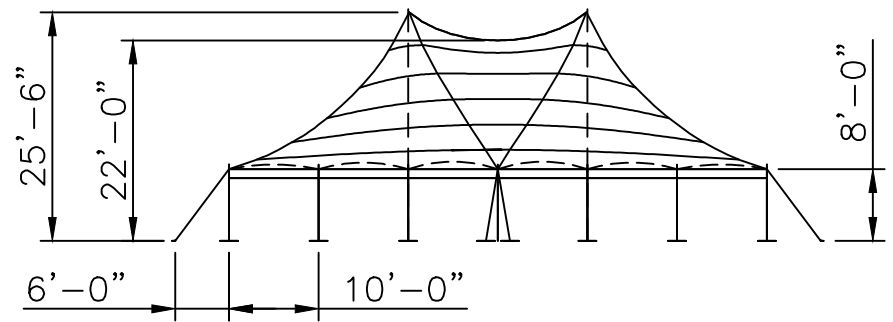

Side View

End View

Top View

60x40 PT DE U

Std/Opt	Qty	Part#	Description
Standard 11777	1	11777-LE	60'x20' Lace End Section
	1	11777-GE	60'x20' Grommet End Section
Option A 11761	2	14129	25' - 5" Sch. 40 Alum Center Pole 2pc
	20	14270	8' - 2" Sch. 40 Alum Side Pole
Option B	2	14129-CH	25' - 5" Sch. 40 Alum Center Pole 2pc - Cherry Finish
	20	14270-CH	8' - 2" Sch. 40 Alum Side Pole - Cherry Finish
Option C	2	14129-KP	25' - 5" Sch. 40 Alum Center Pole 2pc - Pine Finish
	20	14270-KP	8' - 2" Sch. 40 Alum Side Pole - Pine Finish
Standard 11769	28	15245	Lashing Winch & Mounting Plate
	28	14874	Stake Bar
	28	14867	14' Web W/ Twisted Hook
	84	15228	1 1/8"x42" Dbl Headed Stakes

Fred's Standard
60 x 40 Series "DE"
Double Pole Tent

PROPRIETARY INFORMATION
THE DATA AND DETAILS SHOWN ON THIS PAGE ARE THE
SOLE PROPERTY OF FRED'S TENTS & CANOPIES. IT MAY
NOT BE USED, DISCLOSED, OR DUPLICATED IN ANY WAY.

LAYOUT DWG

Side View

End View

Top View

Std/Opt	Qty	Part#	Description
Standard 11778	1	11777-LE	60'x20' Lace End Section
	1	11777-GE	60'x20' Grommet End Section
	1	11773	60'x20' Mid Section
Option A 11762	4	14129	25' - 5" Sch. 40 Alum Center Pole 2pc
	24	14270	8' - 2" Sch. 40 Alum Side Pole
Option B	4	14129-CH	25' - 5" Sch. 40 Alum Center Pole 2pc - Cherry Finish
	24	14270-CH	8' - 2" Sch. 40 Alum Side Pole - Cherry Finish
Option C	4	14129-KP	25' - 5" Sch. 40 Alum Center Pole 2pc - Pine Finish
	24	14270-KP	8' - 2" Sch. 40 Alum Side Pole - Pine Finish
Standard 11770	34	15245	Lashing Winch & Mounting Plate
	34	14874	Stake Bar
	34	14867	14' Web W/ Twisted Hook
	102	15228	1 1/8"x42" Dbl Headed Stakes