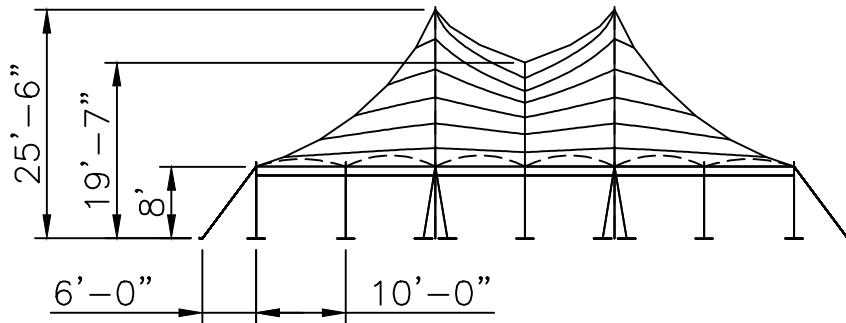

Side View

End View

Top View

60x40 PT DE U

Std/Opt	Qty	Part#	Description
Standard 11777	1	11777-LE	60'x20' Lace End Section
	1	11777-GE	60'x20' Grommet End Section
Option A 11761	2	14129	25' - 5" Sch. 40 Alum Center Pole 2pc
	20	14270	8' - 2" Sch. 40 Alum Side Pole
Option B	2	14129-CH	25' - 5" Sch. 40 Alum Center Pole 2pc - Cherry Finish
	20	14270-CH	8' - 2" Sch. 40 Alum Side Pole - Cherry Finish
Option C	2	14129-KP	25' - 5" Sch. 40 Alum Center Pole 2pc - Pine Finish
	20	14270-KP	8' - 2" Sch. 40 Alum Side Pole - Pine Finish
Standard 11769	28	15245	Lashing Winch & Mounting Plate
	28	14874	Stake Bar
	28	14867	14' Web W/ Twisted Hook
	84	15228	1 1/8"x42" Dbl Headed Stakes

Fred's Standard
60 x 40 Series "DE"
Double Pole Tent

PROPRIETARY INFORMATION
THE DATA AND DETAILS SHOWN ON THIS PAGE ARE THE
SOLE PROPERTY OF FRED'S TENTS & CANOPIES. IT MAY
NOT BE USED, DISCLOSED, OR DUPLICATED IN ANY WAY.

LAYOUT DWG

Side View

End View

Top View

Std/Opt	Qty	Part#	Description
Standard 11778	1	11777-LE	60'x20' Lace End Section
	1	11777-GE	60'x20' Grommet End Section
	1	11773	60'x20' Mid Section
Option A 11762	4	14129	25' - 5" Sch. 40 Alum Center Pole 2pc
	24	14270	8' - 2" Sch. 40 Alum Side Pole
Option B	4	14129-CH	25' - 5" Sch. 40 Alum Center Pole 2pc - Cherry Finish
	24	14270-CH	8' - 2" Sch. 40 Alum Side Pole - Cherry Finish
Option C	4	14129-KP	25' - 5" Sch. 40 Alum Center Pole 2pc - Pine Finish
	24	14270-KP	8' - 2" Sch. 40 Alum Side Pole - Pine Finish
Standard 11770	34	15245	Lashing Winch & Mounting Plate
	34	14874	Stake Bar
	34	14867	14' Web W/ Twisted Hook
	102	15228	1 1/8"x42" Dbl Headed Stakes

60x60 PT DE U

Fred's Standard
60 x 60 Series "DE"
Double Pole Tent

PROPRIETARY INFORMATION
THE DATA AND DETAILS SHOWN ON THIS PAGE ARE THE
SOLE PROPERTY OF FRED'S TENTS & CANOPIES. IT MAY
NOT BE USED, DISCLOSED, OR DUPLICATED IN ANY WAY.