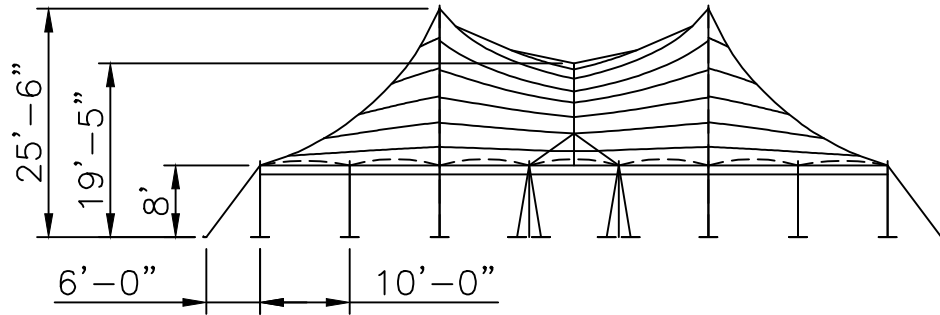

LAYOUT DWG

Side View

End View

Top View

60x70 PT DE U

Std/Opt	Qty	Part#	Description
Standard 11779	1	11777-LE	60'x20' Lace End Section
	1	11777-GE	60'x20' Grommet End Section
	1	11774	60'x30' Mid Section
Option A 11763	4	14129	25' - 5" Sch. 40 Alum Center Pole 2pc
	26	14270	8' - 2" Sch. 40 Alum Side Pole
Option B	4	14129-CH	25' - 5" Sch. 40 Alum Center Pole 2pc - Cherry Finish
	26	14270-CH	8' - 2" Sch. 40 Alum Side Pole - Cherry Finish
Option C	4	14129-KP	25' - 5" Sch. 40 Alum Center Pole 2pc - Pine Finish
	26	14270-KP	8' - 2" Sch. 40 Alum Side Pole - Pine Finish
Standard 11771	36	15245	Lashing Winch & Mounting Plate
	36	14874	Stake Bar
	36	14867	14' Web W/ Twisted Hook
	108	15228	1 1/8"x42" Dbl Headed Stakes