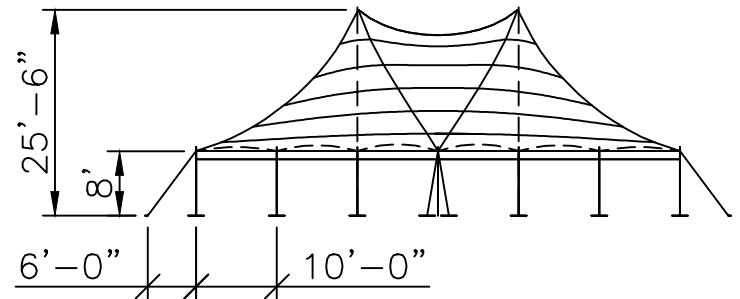

End View

60x100 PT DE U

Fred's Standard
60 x 100 Series "DE"
Double Pole Tent

PROPRIETARY INFORMATION
THE DATA AND DETAILS SHOWN ON THIS PAGE ARE THE
SOLE PROPERTY OF FRED'S TENTS & CANOPIES. IT MAY
NOT BE USED, DISCLOSED, OR DUPLICATED IN ANY WAY.

FRED'S TENTS & CANOPIES

Waterford, NY 12188
www.wemaketents.com • 518.233.8368

DRAWN BY: OK	APP. BY:	APP. BY:	DATE: 1-14-09	LAST REV BY:	ASSEMBLY DWG.

Std/Opt	Qty	Part#	Description
Standard 11775	1	11777-LE	60'x20' Lace End Section
	1	11777-GE	60'x20' Grommet End Section
	2	11774	60'x30' Mid Section
Option A 11757	6	14129	25' - 5" Sch. 40 Alum Center Pole 2pc
	32	14270	8' - 2" Sch. 40 Alum Side Pole
Option B	6	14129-CH	25' - 5" Sch. 40 Alum Center Pole 2pc - Cherry Finish
	32	14270-CH	8' - 2" Sch. 40 Alum Side Pole - Cherry Finish
Option C	6	14129-KP	25' - 5" Sch. 40 Alum Center Pole 2pc - Pine Finish
	32	14270-KP	8' - 2" Sch. 40 Alum Side Pole - Pine Finish
Standard 11765	46	15245	Lashing Winch & Mounting Plate
	46	14874	Stake Bar
	46	14867	14' Web W/ Twisted Hook
	138	15228	1 1/8"x42" Dbl Headed Stakes