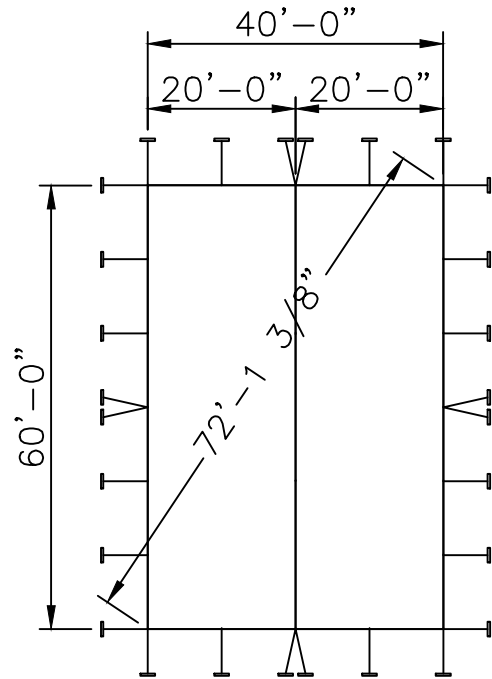

Side View

End View

Top View

60x40 PT DE U

Std/Opt	Qty	Part#	Description
Standard 11777	1	11777-LE	60'x20' Lace End Section
	1	11777-GE	60'x20' Grommet End Section
Option A 11761	2	14129	25' - 5" Sch. 40 Alum Center Pole 2pc
	20	14270	8' - 2" Sch. 40 Alum Side Pole
Option B	2	14129-CH	25' - 5" Sch. 40 Alum Center Pole 2pc - Cherry Finish
	20	14270-CH	8' - 2" Sch. 40 Alum Side Pole - Cherry Finish
Option C	2	14129-KP	25' - 5" Sch. 40 Alum Center Pole 2pc - Pine Finish
	20	14270-KP	8' - 2" Sch. 40 Alum Side Pole - Pine Finish
Standard 11769	28	15245	Lashing Winch & Mounting Plate
	28	14874	Stake Bar
	28	14867	14' Web W/ Twisted Hook
	84	15228	1 1/8"x42" Dbl Headed Stakes

Fred's Standard
60 x 40 Series "DE"
Double Pole Tent

PROPRIETARY INFORMATION
THE DATA AND DETAILS SHOWN ON THIS PAGE ARE THE
SOLE PROPERTY OF FRED'S TENTS & CANOPIES. IT MAY
NOT BE USED, DISCLOSED, OR DUPLICATED IN ANY WAY.

LAYOUT DWG

Side View

End View

Top View

Std/Opt	Qty	Part#	Description
Standard 11778	1	11777-LE	60'x20' Lace End Section
	1	11777-GE	60'x20' Grommet End Section
	1	11773	60'x20' Mid Section
Option A 11762	4	14129	25' - 5" Sch. 40 Alum Center Pole 2pc
	24	14270	8' - 2" Sch. 40 Alum Side Pole
Option B	4	14129-CH	25' - 5" Sch. 40 Alum Center Pole 2pc - Cherry Finish
	24	14270-CH	8' - 2" Sch. 40 Alum Side Pole - Cherry Finish
Option C	4	14129-KP	25' - 5" Sch. 40 Alum Center Pole 2pc - Pine Finish
	24	14270-KP	8' - 2" Sch. 40 Alum Side Pole - Pine Finish
Standard 11770	34	15245	Lashing Winch & Mounting Plate
	34	14874	Stake Bar
	34	14867	14' Web W/ Twisted Hook
	102	15228	1 1/8"x42" Dbl Headed Stakes

60x60 PT DE U

Fred's Standard
60 x 60 Series "DE"
Double Pole Tent

PROPRIETARY INFORMATION
THE DATA AND DETAILS SHOWN ON THIS PAGE ARE THE
SOLE PROPERTY OF FRED'S TENTS & CANOPIES. IT MAY
NOT BE USED, DISCLOSED, OR DUPLICATED IN ANY WAY.