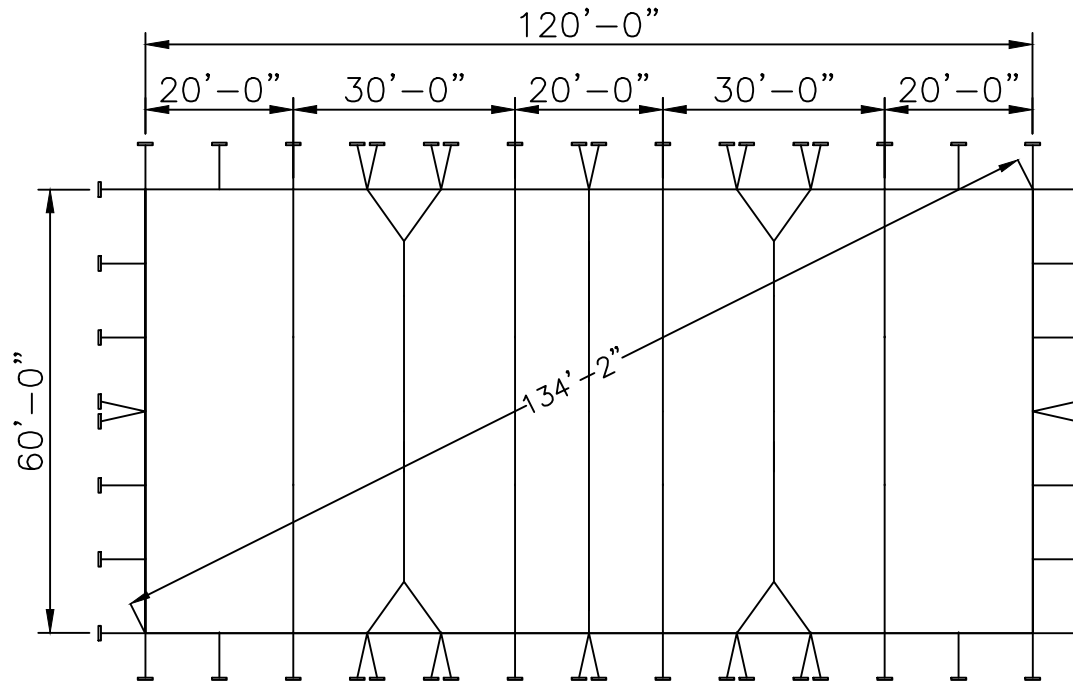

DRAWN BY: OK	APP. BY:	APP. BY:	DATE: 1-14-09	LAST REV BY:	ASSEMBLY DWG.
--------------	----------	----------	---------------	--------------	---------------

Std/Opt	Qty	Part#	Description
Standard 11775	1	11777-LE	60'x20' Lace End Section
	1	11777-GE	60'x20' Grommet End Section
	2	11774	60'x30' Mid Section
Option A 11757	6	14129	25' - 5" Sch. 40 Alum Center Pole 2pc
	32	14270	8' - 2" Sch. 40 Alum Side Pole
Option B	6	14129-CH	25' - 5" Sch. 40 Alum Center Pole 2pc - Cherry Finish
	32	14270-CH	8' - 2" Sch. 40 Alum Side Pole - Cherry Finish
Option C	6	14129-KP	25' - 5" Sch. 40 Alum Center Pole 2pc - Pine Finish
	32	14270-KP	8' - 2" Sch. 40 Alum Side Pole - Pine Finish
Standard 11765	46	15245	Lashing Winch & Mounting Plate
	46	14874	Stake Bar
	46	14867	14' Web W/ Twisted Hook
	138	15228	1 1/8"x42" Dbl Headed Stakes

Side View

End View

Top View

60x120 PT DE U

Std/Opt	Qty	Part#	Description
Standard 11776	1	11777-LE	60'x20' Lace End Section
	1	11777-GE	60'x20' Grommet End Section
	1	11773	60'x20' Mid Section
Option A 11758	2	11774	60'x30' Mid Section
	8	14129	25' - 5" Sch. 40 Alum Center Pole 2pc
Option B	36	14270	8' - 2" Sch. 40 Alum Side Pole
	8	14129-CH	25' - 5" Sch. 40 Alum Center Pole 2pc - Cherry Finish
Option C	36	14270-CH	8' - 2" Sch. 40 Alum Side Pole - Cherry Finish
	8	14129-KP	25' - 5" Sch. 40 Alum Center Pole 2pc - Pine Finish
Standard 11766	36	14270-KP	8' - 2" Sch. 40 Alum Side Pole - Pine Finish
	52	15245	Lashing Winch & Mounting Plate
	52	14874	Stake Bar
	52	14867	14' Web W/ Twisted Hook
	156	15228	1 1/8"x42" Dbl Headed Stakes