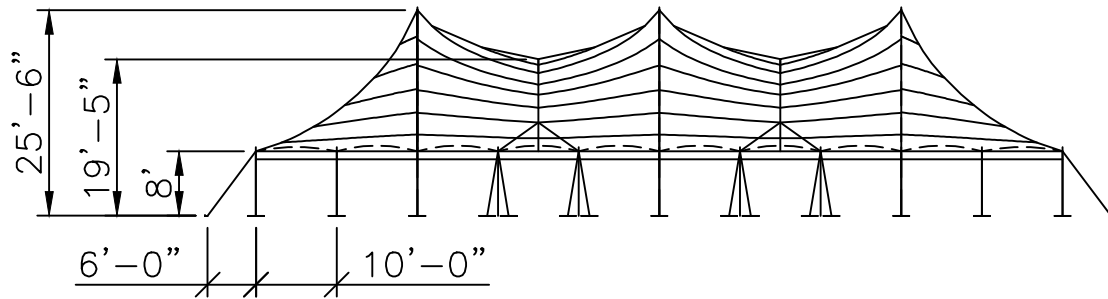

Side View

60x100 PT DE U

Fred's Standard
60 x 100 Series "DE"
Double Pole Tent

PROPRIETARY INFORMATION
THE DATA AND DETAILS SHOWN ON THIS PAGE ARE THE
SOLE PROPERTY OF FRED'S TENTS & CANOPIES. IT MAY
NOT BE USED, DISCLOSED, OR DUPLICATED IN ANY WAY.

FRED'S TENTS & CANOPIES

Waterford, NY 12188
www.wemaketents.com • 518.233.8368

DRAWN BY: OK	APP. BY:	APP. BY:	DATE: 1-14-09	LAST REV BY:	ASSEMBLY DWG.

Std/Opt	Qty	Part#	Description
Standard 11775	1	11777-LE	60'x20' Lace End Section
	1	11777-GE	60'x20' Grommet End Section
	2	11774	60'x30' Mid Section
Option A 11757	6	14129	25' - 5" Sch. 40 Alum Center Pole 2pc
	32	14270	8' - 2" Sch. 40 Alum Side Pole
Option B	6	14129-CH	25' - 5" Sch. 40 Alum Center Pole 2pc - Cherry Finish
	32	14270-CH	8' - 2" Sch. 40 Alum Side Pole - Cherry Finish
Option C	6	14129-KP	25' - 5" Sch. 40 Alum Center Pole 2pc - Pine Finish
	32	14270-KP	8' - 2" Sch. 40 Alum Side Pole - Pine Finish
Standard 11765	46	15245	Lashing Winch & Mounting Plate
	46	14874	Stake Bar
	46	14867	14' Web W/ Twisted Hook
	138	15228	1 1/8"x42" Dbl Headed Stakes