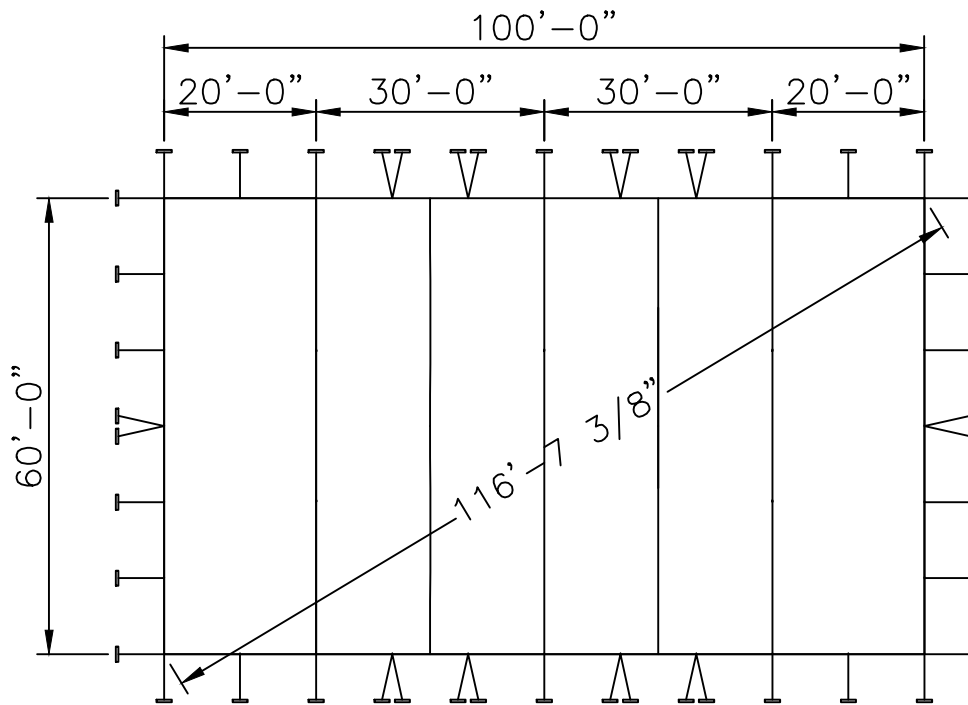

Top View

60x100 PT DE U

Fred's Standard
60 x 100 Series "DE"
Double Pole Tent

PROPRIETARY INFORMATION
THE DATA AND DETAILS SHOWN ON THIS PAGE ARE THE
SOLE PROPERTY OF FRED'S TENTS & CANOPIES. IT MAY
NOT BE USED, DISCLOSED, OR DUPLICATED IN ANY WAY.

FRED'S TENTS & CANOPIES

Waterford, NY 12188
www.wemaketents.com • 518.233.8368

DRAWN BY: OK	APP. BY:	APP. BY:	DATE: 1-14-09	LAST REV BY:	ASSEMBLY DWG.

Std/Opt	Qty	Part#	Description
Standard 11775	1	11777-LE	60'x20' Lace End Section
	1	11777-GE	60'x20' Grommet End Section
	2	11774	60'x30' Mid Section
Option A 11757	6	14129	25' - 5" Sch. 40 Alum Center Pole 2pc
	32	14270	8' - 2" Sch. 40 Alum Side Pole
Option B	6	14129-CH	25' - 5" Sch. 40 Alum Center Pole 2pc - Cherry Finish
	32	14270-CH	8' - 2" Sch. 40 Alum Side Pole - Cherry Finish
Option C	6	14129-KP	25' - 5" Sch. 40 Alum Center Pole 2pc - Pine Finish
	32	14270-KP	8' - 2" Sch. 40 Alum Side Pole - Pine Finish
Standard 11765	46	15245	Lashing Winch & Mounting Plate
	46	14874	Stake Bar
	46	14867	14' Web W/ Twisted Hook
	138	15228	1 1/8"x42" Dbl Headed Stakes