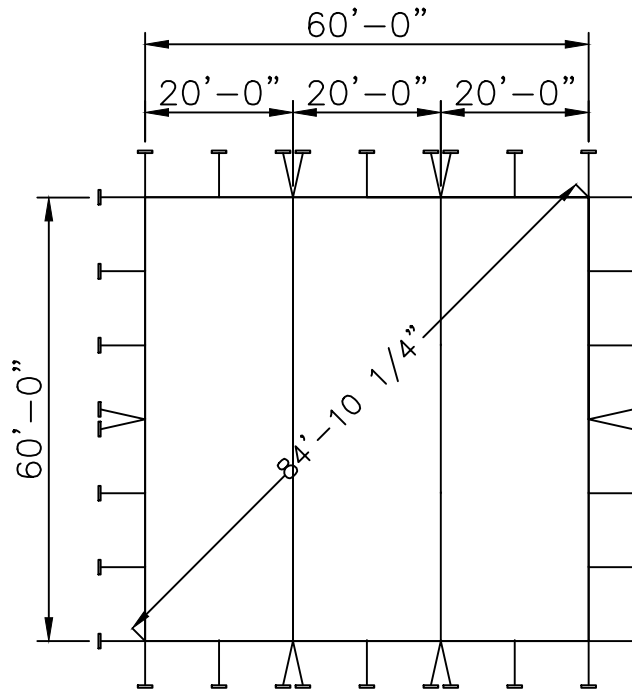

Side View

End View

Top View

60x40 PT DE U

Std/Opt	Qty	Part#	Description
Standard 11777	1	11777-LE	60'x20' Lace End Section
	1	11777-GE	60'x20' Grommet End Section
Option A 11761	2	14129	25' - 5" Sch. 40 Alum Center Pole 2pc
	20	14270	8' - 2" Sch. 40 Alum Side Pole
Option B	2	14129-CH	25' - 5" Sch. 40 Alum Center Pole 2pc - Cherry Finish
	20	14270-CH	8' - 2" Sch. 40 Alum Side Pole - Cherry Finish
Option C	2	14129-KP	25' - 5" Sch. 40 Alum Center Pole 2pc - Pine Finish
	20	14270-KP	8' - 2" Sch. 40 Alum Side Pole - Pine Finish
Standard 11769	28	15245	Lashing Winch & Mounting Plate
	28	14874	Stake Bar
	28	14867	14' Web W/ Twisted Hook
	84	15228	1 1/8"x42" Dbl Headed Stakes

Fred's Standard
60 x 40 Series "DE"
Double Pole Tent

PROPRIETARY INFORMATION
THE DATA AND DETAILS SHOWN ON THIS PAGE ARE THE
SOLE PROPERTY OF FRED'S TENTS & CANOPIES. IT MAY
NOT BE USED, DISCLOSED, OR DUPLICATED IN ANY WAY.

LAYOUT DWG

Side View

End View

Top View

Std/Opt	Qty	Part#	Description
Standard 11778	1	11777-LE	60'x20' Lace End Section
	1	11777-GE	60'x20' Grommet End Section
	1	11773	60'x20' Mid Section
Option A 11762	4	14129	25' - 5" Sch. 40 Alum Center Pole 2pc
	24	14270	8' - 2" Sch. 40 Alum Side Pole
Option B	4	14129-CH	25' - 5" Sch. 40 Alum Center Pole 2pc - Cherry Finish
	24	14270-CH	8' - 2" Sch. 40 Alum Side Pole - Cherry Finish
Option C	4	14129-KP	25' - 5" Sch. 40 Alum Center Pole 2pc - Pine Finish
	24	14270-KP	8' - 2" Sch. 40 Alum Side Pole - Pine Finish
Standard 11770	34	15245	Lashing Winch & Mounting Plate
	34	14874	Stake Bar
	34	14867	14' Web W/ Twisted Hook
	102	15228	1 1/8"x42" Dbl Headed Stakes