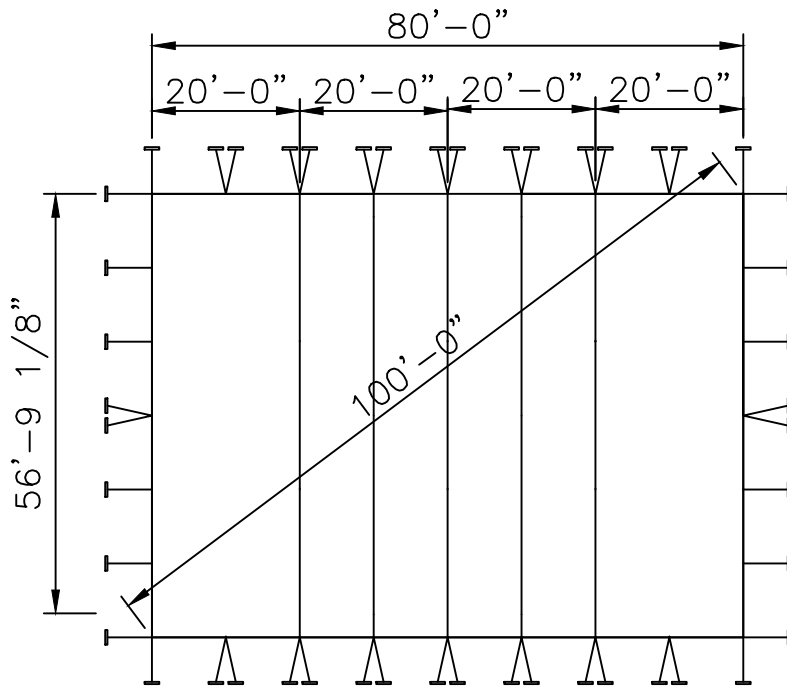

Side View

End View

Top View

60x80 PT DE U

Fred's Standard
60 x 80 Series "DE"
Double Pole Tent

PROPRIETARY INFORMATION
THE DATA AND DETAILS SHOWN ON THIS PAGE ARE THE
SOLE PROPERTY OF FRED'S TENTS & CANOPIES. IT MAY
NOT BE USED, DISCLOSED, OR DUPLICATED IN ANY WAY.