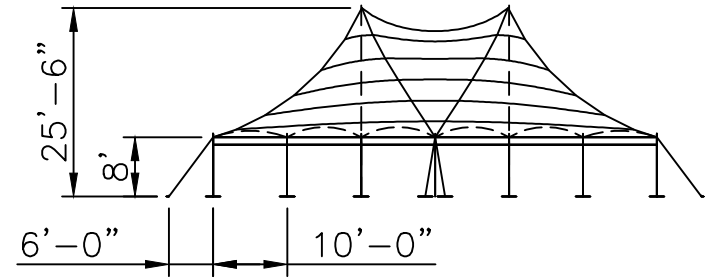

End View

60x120 PT DE U

Std/Opt	Qty	Part#	Description
Standard 11776	1	11777-LE	60'x20' Lace End Section
	1	11777-GE	60'x20' Grommet End Section
	1	11773	60'x20' Mid Section
Option A 11758	2	11774	60'x30' Mid Section
	8	14129	25' - 5" Sch. 40 Alum Center Pole 2pc
Option B	36	14270	8' - 2" Sch. 40 Alum Side Pole
	8	14129-CH	25' - 5" Sch. 40 Alum Center Pole 2pc - Cherry Finish
Option C	36	14270-CH	8' - 2" Sch. 40 Alum Side Pole - Cherry Finish
	8	14129-KP	25' - 5" Sch. 40 Alum Center Pole 2pc - Pine Finish
Standard 11766	36	14270-KP	8' - 2" Sch. 40 Alum Side Pole - Pine Finish
	52	15245	Lashing Winch & Mounting Plate
	52	14874	Stake Bar
	52	14867	14' Web W/ Twisted Hook
	156	15228	1 1/8"x42" Dbl Headed Stakes

Fred's Standard
60 x 120 Series "DE"
Double Pole Tent

PROPRIETARY INFORMATION
THE DATA AND DETAILS SHOWN ON THIS PAGE ARE THE
SOLE PROPERTY OF FRED'S TENTS & CANOPIES. IT MAY
NOT BE USED, DISCLOSED, OR DUPLICATED IN ANY WAY.

FRED'S TENTS & CANOPIES

Waterford, NY 12188
www.wemaketents.com • 518.233.8368

DRAWN
BY: MZ

APP.
BY:

APP.
BY:

DATE:
2-23-09

LAST
REV
BY:

ASSEMBLY DWG.