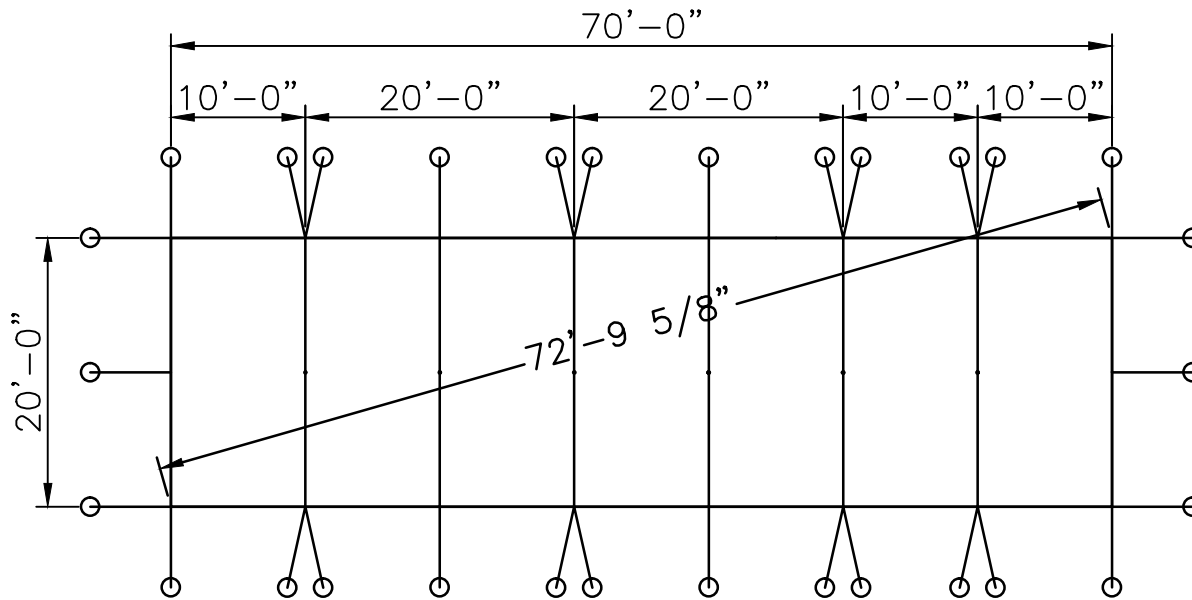

Top View

20x70 PT S U

Std/Opt	Qty	Part#	Description
Standard 12273	2	12266-E	20'x10' End Section
	1	12261	20'x10' Mid Section
	2	12262	20'x20' Mid Section
Option A 12105	6	14110	15' - 2" Sch. 40 Alum Center Pole
	18	14266	8' - 2" OD Alum SP
Option B	6	14110-CH	15' - 2" Sch. 40 Alum Center Pole - Cherry Finish
	18	14266-CH	8' - 2" OD Alum SP - Cherry Finish
Option C	6	14110-KP	15' - 2" Sch. 40 Alum Center Pole - Pine Finish
	18	14266-KP	8' - 2" OD Alum SP - Pine Finish
Standard 12134	30	14865	1" Ratchet W/ Twisted Hook
	30	15224	1"x30" Dbl Headed Stakes

Fred's Standard
20 x 70 Series "S" Pole Tent

PROPRIETARY INFORMATION
THE DATA AND DETAILS SHOWN ON THIS PAGE ARE THE
SOLE PROPERTY OF FRED'S TENTS & CANOPIES. IT MAY
NOT BE USED, DISCLOSED, OR DUPLICATED IN ANY WAY.

FRED'S TENTS & CANOPIES

Waterford, NY 12188

www.wemaketents.com • 518.233.8368

DRAWN BY: MO	APP. BY: TV	APP. BY:	DATE: 9-30-16	LAST REV BY: