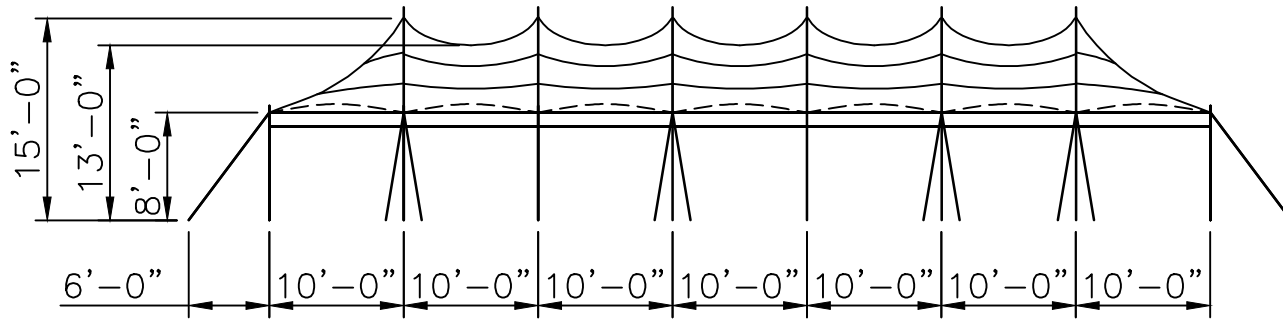

Side View

20x70 PT S U

Std/Opt	Qty	Part#	Description
Standard 12273	2	12266-E	20'x10' End Section
	1	12261	20'x10' Mid Section
	2	12262	20'x20' Mid Section
Option A 12105	6	14110	15' - 2" Sch. 40 Alum Center Pole
	18	14266	8' - 2" OD Alum SP
Option B	6	14110-CH	15' - 2" Sch. 40 Alum Center Pole - Cherry Finish
	18	14266-CH	8' - 2" OD Alum SP - Cherry Finish
Option C	6	14110-KP	15' - 2" Sch. 40 Alum Center Pole - Pine Finish
	18	14266-KP	8' - 2" OD Alum SP - Pine Finish
Standard 12134	30	14865	1" Ratchet W/ Twisted Hook
	30	15224	1"x30" Dbl Headed Stakes

Fred's Standard
20 x 70 Series "S" Pole Tent

PROPRIETARY INFORMATION
THE DATA AND DETAILS SHOWN ON THIS PAGE ARE THE
SOLE PROPERTY OF FRED'S TENTS & CANOPIES. IT MAY
NOT BE USED, DISCLOSED, OR DUPLICATED IN ANY WAY.

FRED'S TENTS & CANOPIES

Waterford, NY 12188

www.wemaketents.com • 518.233.8368

DRAWN BY: MO	APP. BY: TV	APP. BY:	DATE: 9-30-16	LAST REV BY: