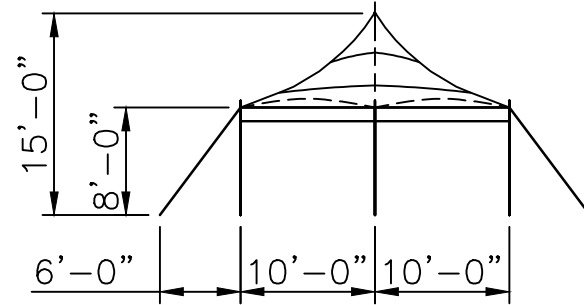

Side View

End View

Top View

20x20 PT S U

Std/Opt	Qty	Part#	Description
Standard 12266	2	12266-E	20'x10' End Section
Option A 12100	1	14110	15' - 2" Sch. 40 Alum Center Pole
	8	14266	8' - 2" OD Alum SP
Option B	1	14110-CH	15' - 2" Sch. 40 Alum Center Pole - Cherry Finish
	8	14266-CH	8' - 2" OD Alum SP - Cherry Finish
Option C	1	14110-KP	15' - 2" Sch. 40 Alum Center Pole - Pine Finish
	8	14266-KP	8' - 2" OD Alum SP - Pine Finish
Standard 12129	14	14865	1" Ratchet W/ Twisted Hook
	14	15224	1"x30" Dbl Headed Stakes

Side View

End View

Top View

Std/Opt	Qty	Part#	Description
Standard 12268	2	12266-E	20'x10' End Section
	1	12261	20'x10' Mid Section
Option A 12101	2	14110	15' - 2" Sch. 40 Alum Center Pole
	10	14266	8' - 2" OD Alum SP
Option B	2	14110-CH	15' - 2" Sch. 40 Alum Center Pole - Cherry Finish
	10	14266-CH	8' - 2" OD Alum SP - Cherry Finish
Option C	2	14110-KP	15' - 2" Sch. 40 Alum Center Pole - Pine Finish
	10	14266-KP	8' - 2" OD Alum SP - Pine Finish
Standard 12130	18	14865	1" Ratchet W/ Twisted Hook
	18	15224	1"x30" Dbl Headed Stakes