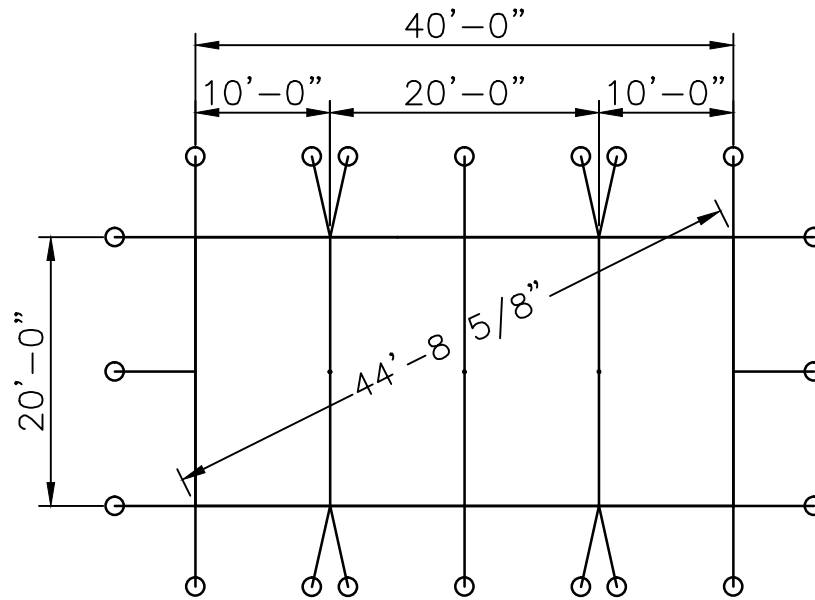

Side View

End View

Top View

20x20 PT S U

Std/Opt	Qty	Part#	Description
Standard 12266	2	12266-E	20'x10' End Section
Option A 12100	1	14110	15' - 2" Sch. 40 Alum Center Pole
	8	14266	8' - 2" OD Alum SP
Option B	1	14110-CH	15' - 2" Sch. 40 Alum Center Pole - Cherry Finish
	8	14266-CH	8' - 2" OD Alum SP - Cherry Finish
Option C	1	14110-KP	15' - 2" Sch. 40 Alum Center Pole - Pine Finish
	8	14266-KP	8' - 2" OD Alum SP - Pine Finish
Standard 12129	14	14865	1" Ratchet W/ Twisted Hook
	14	15224	1"x30" Dbl Headed Stakes

Side View

End View

Top View

Std/Opt	Qty	Part#	Description
Standard 12268	2	12266-E	20'x10' End Section
	1	12261	20'x10' Mid Section
Option A 12101	2	14110	15' - 2" Sch. 40 Alum Center Pole
	10	14266	8' - 2" OD Alum SP
Option B	2	14110-CH	15' - 2" Sch. 40 Alum Center Pole - Cherry Finish
	10	14266-CH	8' - 2" OD Alum SP - Cherry Finish
Option C	2	14110-KP	15' - 2" Sch. 40 Alum Center Pole - Pine Finish
	10	14266-KP	8' - 2" OD Alum SP - Pine Finish
Standard 12130	18	14865	1" Ratchet W/ Twisted Hook
	18	15224	1"x30" Dbl Headed Stakes

Side View

End View

Top View

Std/Opt	Qty	Part#	Description
Standard 12270	2	12266-E	20'x10' End Section
	1	12262	20'x20' Mid Section
Option A 12102	3	14110	15' - 2" Sch. 40 Alum Center Pole
	12	14266	8' - 2" OD Alum SP
Option B	3	14110-CH	15' - 2" Sch. 40 Alum Center Pole - Cherry Finish
	12	14266-CH	8' - 2" OD Alum SP - Cherry Finish
Option C	3	14110-KP	15' - 2" Sch. 40 Alum Center Pole - Pine Finish
	12	14266-KP	8' - 2" OD Alum SP - Pine Finish
Standard 12131	20	14865	1" Ratchet W/ Twisted Hook
	20	15224	1"x30" Dbl Headed Stakes