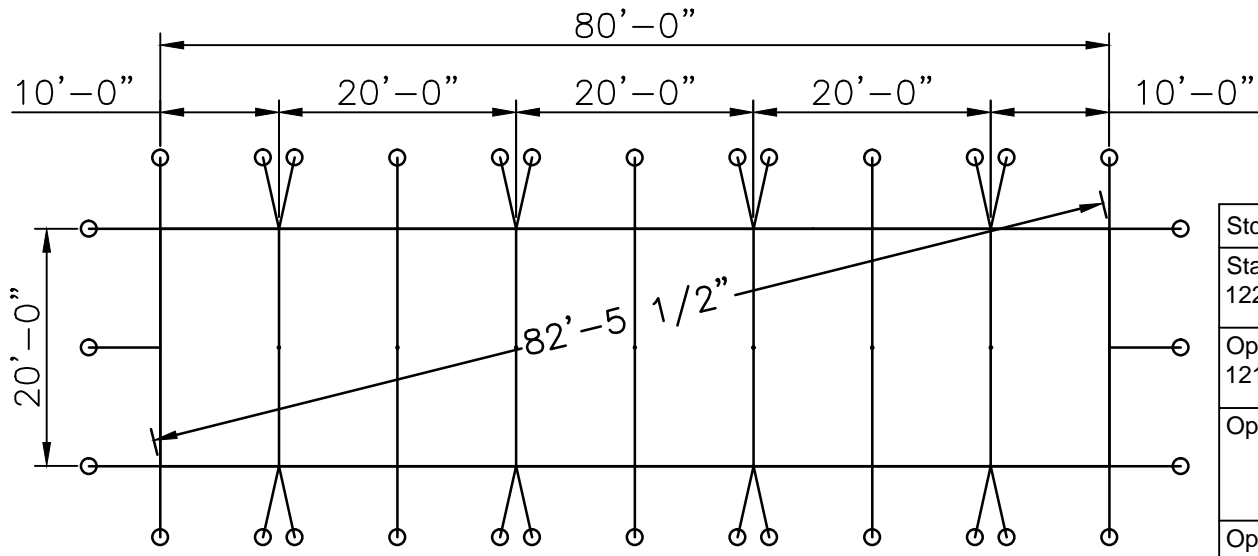

Top View

Std/Opt	Qty	Part#	Description
Standard 12274	2	12266-E	20'x10' End Section
	3	12262	20'x20' Mid Section
Option A 12106	7	14110	15' - 2" Sch. 40 Alum Center Pole
	20	14266	8' - 2" OD Alum SP
Option B	7	14110-CH	15' - 2" Sch. 40 Alum Center Pole - Cherry Finish
	20	14266-CH	8' - 2" OD Alum SP - Cherry Finish
Option C	7	14110-KP	15' - 2" Sch. 40 Alum Center Pole - Pine Finish
	20	14266-KP	8' - 2" OD Alum SP - Pine Finish
Standard 12135	32	14865	1" Ratchet W/ Twisted Hook
	32	15224	1"x30" Dbl Headed Stakes

20x80 PT S U

Fred's Standard 20 x 80 Series "S" Pole Tent	PROPRIETARY INFORMATION THE DATA AND DETAILS SHOWN ON THIS PAGE ARE THE SOLE PROPERTY OF FRED'S TENTS & CANOPIES. IT MAY NOT BE USED, DISCLOSED, OR DUPLICATED IN ANY WAY.	FRED'S TENTS & CANOPIES Waterford, NY 12188 www.wemaketents.com • 518.233.8368	
DRAWN BY: MO	APP. BY: TV	APP. BY:	DATE: 9-30-16
		LAST REV BY: