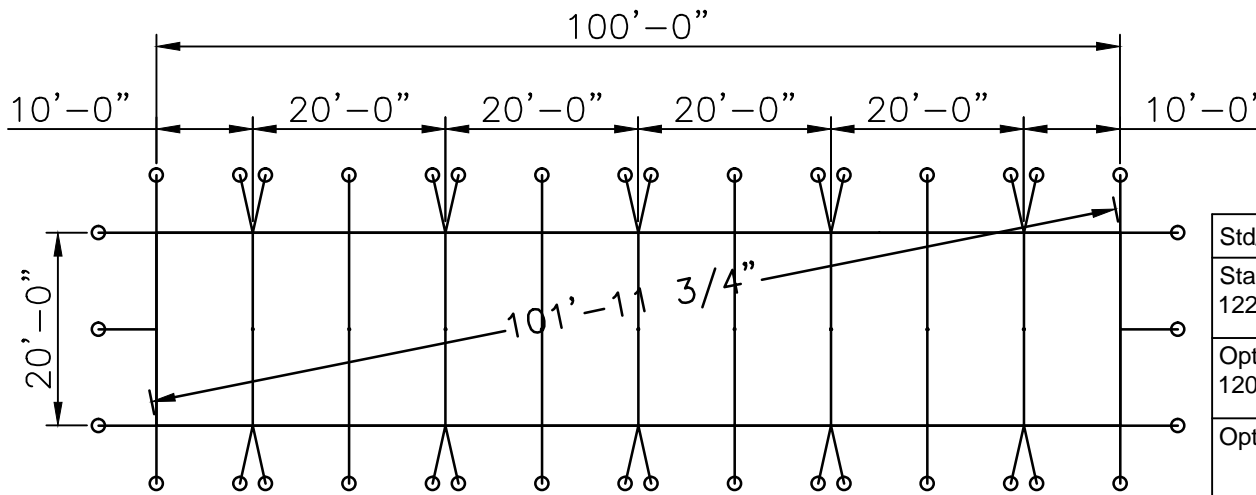

Top View

Std/Opt	Qty	Part#	Description
Standard 12263	2	12266-E	20'x10' End Section
	4	12262	20'x20' Mid Section
Option A 12097	9	14110	15' - 2" Sch. 40 Alum Center Pole
	24	14266	8' - 2" OD Alum SP
Option B	9	14110-CH	15' - 2" Sch. 40 Alum Center Pole - Cherry Finish
	24	14266-CH	8' - 2" OD Alum SP - Cherry Finish
Option C	9	14110-KP	15' - 2" Sch. 40 Alum Center Pole - Pine Finish
	24	14266-KP	8' - 2" OD Alum SP - Pine Finish
Standard 12126	38	14865	1" Ratchet W/ Twisted Hook
	38	15224	1"x30" Dbl Headed Stakes

20x100 PT S U

Fred's Standard
20 x 100 Series "S" Pole Tent

PROPRIETARY INFORMATION
THE DATA AND DETAILS SHOWN ON THIS PAGE ARE THE
SOLE PROPERTY OF FRED'S TENTS & CANOPIES. IT MAY
NOT BE USED, DISCLOSED, OR DUPLICATED IN ANY WAY.

FRED'S TENTS & CANOPIES

Waterford, NY 12188

www.wemaketents.com • 518.233.8368

DRAWN BY: MO	APP. BY: TV	APP. BY:	DATE: 9-30-16	LAST REV BY: