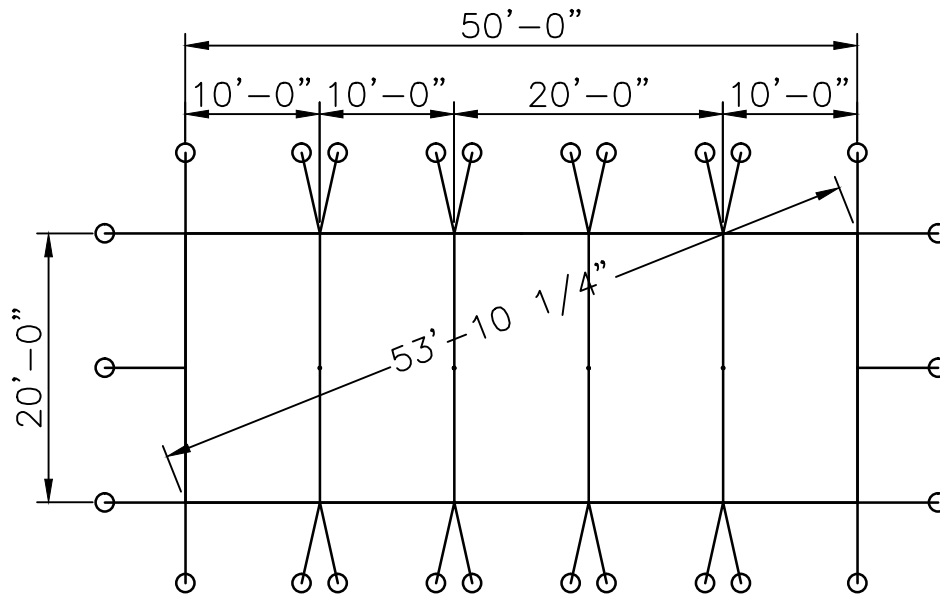

Side View

End View

Top View

20x20 PT S U

Std/Opt	Qty	Part#	Description
Standard 12266	2	12266-E	20'x10' End Section
Option A 12100	1	14110	15' - 2" Sch. 40 Alum Center Pole
	8	14266	8' - 2" OD Alum SP
Option B	1	14110-CH	15' - 2" Sch. 40 Alum Center Pole - Cherry Finish
	8	14266-CH	8' - 2" OD Alum SP - Cherry Finish
Option C	1	14110-KP	15' - 2" Sch. 40 Alum Center Pole - Pine Finish
	8	14266-KP	8' - 2" OD Alum SP - Pine Finish
Standard 12129	14	14865	1" Ratchet W/ Twisted Hook
	14	15224	1"x30" Dbl Headed Stakes

DATE:

9-30-16

LAST  
REV  
BY:

Side View

End View

Top View

20x50 PT S U

Std/Opt	Qty	Part#	Description
Standard 12271	2	12266-E	20'x10' End Section
	1	12261	20'x10' Mid Section
	1	12262	20'x20' Mid Section
Option A 12103	4	14110	15' - 2" Sch. 40 Alum Center Pole
	14	14266	8' - 2" OD Alum SP
Option B	4	14110-CH	15' - 2" Sch. 40 Alum Center Pole - Cherry Finish
	14	14266-CH	8' - 2" OD Alum SP - Cherry Finish
Option C	4	14110-KP	15' - 2" Sch. 40 Alum Center Pole - Pine Finish
	14	14266-KP	8' - 2" OD Alum SP - Pine Finish
Standard 12132	26	14865	1" Ratchet W/ Twisted Hook
	26	15224	1"x30" Dbl Headed Stakes