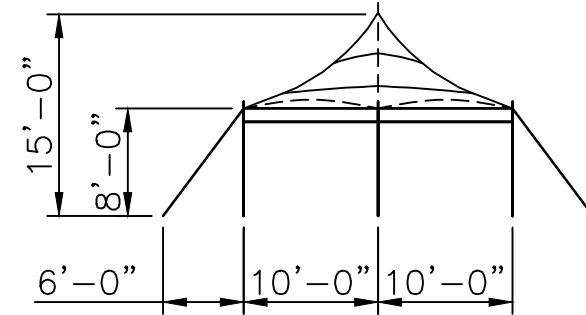

DATE:

9-30-16

LAST  
REV  
BY:

Side View

End View

Top View

20x50 PT S U

Std/Opt	Qty	Part#	Description
Standard 12271	2	12266-E	20'x10' End Section
	1	12261	20'x10' Mid Section
	1	12262	20'x20' Mid Section
Option A 12103	4	14110	15' - 2" Sch. 40 Alum Center Pole
	14	14266	8' - 2" OD Alum SP
Option B	4	14110-CH	15' - 2" Sch. 40 Alum Center Pole - Cherry Finish
	14	14266-CH	8' - 2" OD Alum SP - Cherry Finish
Option C	4	14110-KP	15' - 2" Sch. 40 Alum Center Pole - Pine Finish
	14	14266-KP	8' - 2" OD Alum SP - Pine Finish
Standard 12132	26	14865	1" Ratchet W/ Twisted Hook
	26	15224	1"x30" Dbl Headed Stakes