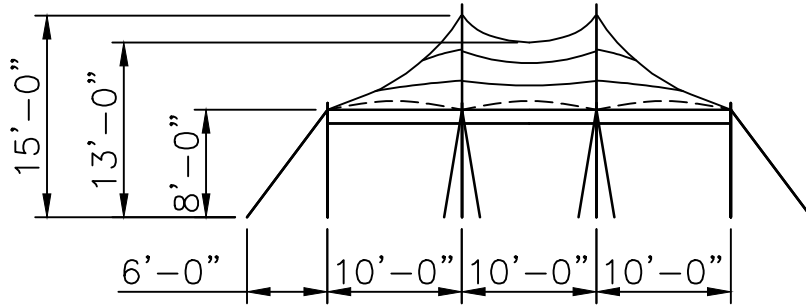

Side View

End View

Top View

20x20 PT S U

Std/Opt	Qty	Part#	Description
Standard 12266	2	12266-E	20'x10' End Section
Option A 12100	1	14110	15' - 2" Sch. 40 Alum Center Pole
	8	14266	8' - 2" OD Alum SP
Option B	1	14110-CH	15' - 2" Sch. 40 Alum Center Pole - Cherry Finish
	8	14266-CH	8' - 2" OD Alum SP - Cherry Finish
Option C	1	14110-KP	15' - 2" Sch. 40 Alum Center Pole - Pine Finish
	8	14266-KP	8' - 2" OD Alum SP - Pine Finish
Standard 12129	14	14865	1" Ratchet W/ Twisted Hook
	14	15224	1"x30" Dbl Headed Stakes

Fred's Standard  
20 x 20 Series "S" Pole Tent

PROPRIETARY INFORMATION  
THE DATA AND DETAILS SHOWN ON THIS PAGE ARE THE  
SOLE PROPERTY OF FRED'S TENTS & CANOPIES. IT MAY  
NOT BE USED, DISCLOSED, OR DUPLICATED IN ANY WAY.

Side View

End View

Top View

Std/Opt	Qty	Part#	Description
Standard 12268	2	12266-E	20'x10' End Section
	1	12261	20'x10' Mid Section
Option A 12101	2	14110	15' - 2" Sch. 40 Alum Center Pole
	10	14266	8' - 2" OD Alum SP
Option B	2	14110-CH	15' - 2" Sch. 40 Alum Center Pole - Cherry Finish
	10	14266-CH	8' - 2" OD Alum SP - Cherry Finish
Option C	2	14110-KP	15' - 2" Sch. 40 Alum Center Pole - Pine Finish
	10	14266-KP	8' - 2" OD Alum SP - Pine Finish
Standard 12130	18	14865	1" Ratchet W/ Twisted Hook
	18	15224	1"x30" Dbl Headed Stakes