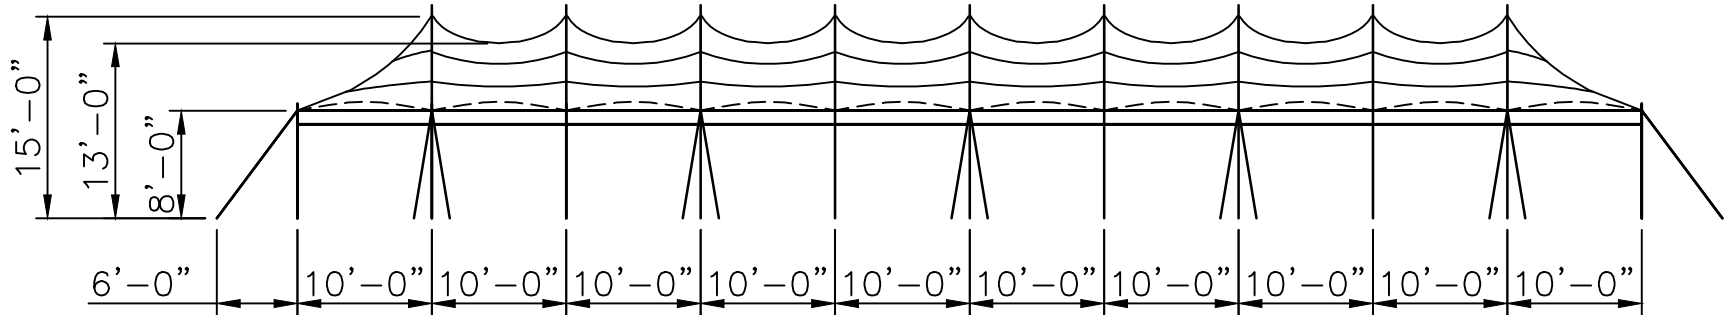

Side View

Std/Opt	Qty	Part#	Description
Standard 12263	2	12266-E	20'x10' End Section
	4	12262	20'x20' Mid Section
Option A 12097	9	14110	15' - 2" Sch. 40 Alum Center Pole
	24	14266	8' - 2" OD Alum SP
Option B	9	14110-CH	15' - 2" Sch. 40 Alum Center Pole - Cherry Finish
	24	14266-CH	8' - 2" OD Alum SP - Cherry Finish
Option C	9	14110-KP	15' - 2" Sch. 40 Alum Center Pole - Pine Finish
	24	14266-KP	8' - 2" OD Alum SP - Pine Finish
Standard 12126	38	14865	1" Ratchet W/ Twisted Hook
	38	15224	1"x30" Dbl Headed Stakes

20x100 PT S U

Fred's Standard
20 x 100 Series "S" Pole Tent

PROPRIETARY INFORMATION
THE DATA AND DETAILS SHOWN ON THIS PAGE ARE THE
SOLE PROPERTY OF FRED'S TENTS & CANOPIES. IT MAY
NOT BE USED, DISCLOSED, OR DUPLICATED IN ANY WAY.

FRED'S TENTS & CANOPIES

Waterford, NY 12188

www.wemaketents.com • 518.233.8368

DRAWN BY: MO	APP. BY: TV	APP. BY:	DATE: 9-30-16	LAST REV BY: