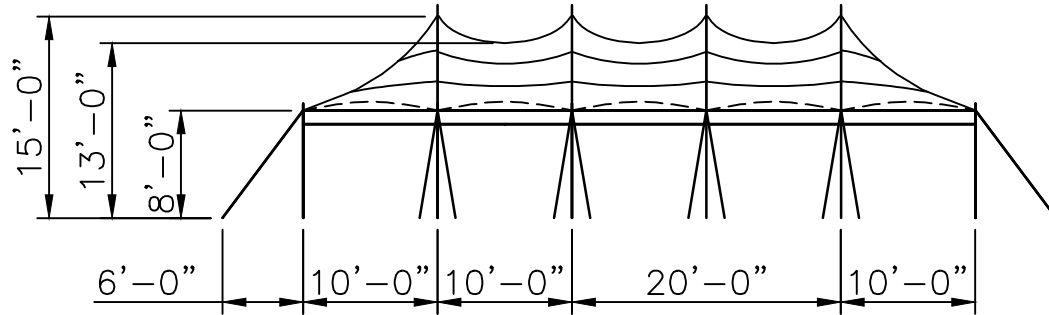

DATE:

9-30-16

LAST  
REV  
BY:

Side View

End View

Top View

20x50 PT S U

Std/Opt	Qty	Part#	Description
Standard 12271	2	12266-E	20'x10' End Section
	1	12261	20'x10' Mid Section
	1	12262	20'x20' Mid Section
Option A 12103	4	14110	15' - 2" Sch. 40 Alum Center Pole
	14	14266	8' - 2" OD Alum SP
Option B	4	14110-CH	15' - 2" Sch. 40 Alum Center Pole - Cherry Finish
	14	14266-CH	8' - 2" OD Alum SP - Cherry Finish
Option C	4	14110-KP	15' - 2" Sch. 40 Alum Center Pole - Pine Finish
	14	14266-KP	8' - 2" OD Alum SP - Pine Finish
Standard 12132	26	14865	1" Ratchet W/ Twisted Hook
	26	15224	1"x30" Dbl Headed Stakes