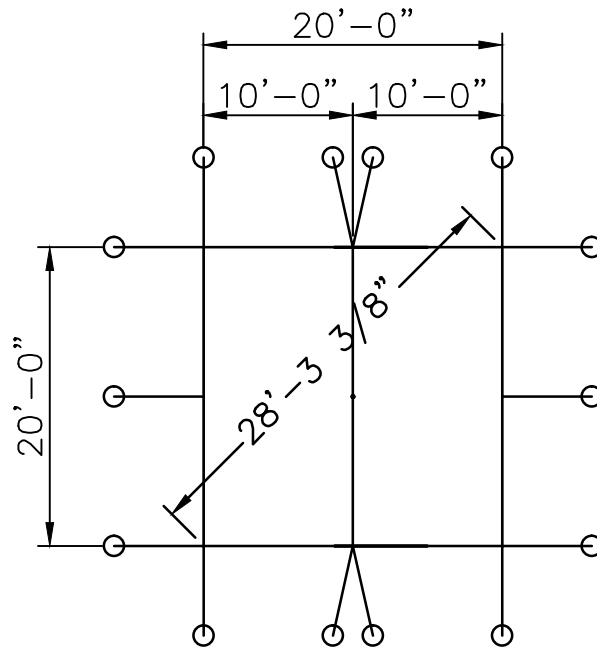

Side View

End View

Top View

20x20 PT S U

Std/Opt	Qty	Part#	Description
Standard 12266	2	12266-E	20'x10' End Section
Option A 12100	1	14110	15' - 2" Sch. 40 Alum Center Pole
	8	14266	8' - 2" OD Alum SP
Option B	1	14110-CH	15' - 2" Sch. 40 Alum Center Pole - Cherry Finish
	8	14266-CH	8' - 2" OD Alum SP - Cherry Finish
Option C	1	14110-KP	15' - 2" Sch. 40 Alum Center Pole - Pine Finish
	8	14266-KP	8' - 2" OD Alum SP - Pine Finish
Standard 12129	14	14865	1" Ratchet W/ Twisted Hook
	14	15224	1"x30" Dbl Headed Stakes

Fred's Standard  
20 x 20 Series "S" Pole Tent

PROPRIETARY INFORMATION  
THE DATA AND DETAILS SHOWN ON THIS PAGE ARE THE  
SOLE PROPERTY OF FRED'S TENTS & CANOPIES. IT MAY  
NOT BE USED, DISCLOSED, OR DUPLICATED IN ANY WAY.

Side View

End View

Top View

Std/Opt	Qty	Part#	Description
Standard 12268	2	12266-E	20'x10' End Section
	1	12261	20'x10' Mid Section
Option A 12101	2	14110	15' - 2" Sch. 40 Alum Center Pole
	10	14266	8' - 2" OD Alum SP
Option B	2	14110-CH	15' - 2" Sch. 40 Alum Center Pole - Cherry Finish
	10	14266-CH	8' - 2" OD Alum SP - Cherry Finish
Option C	2	14110-KP	15' - 2" Sch. 40 Alum Center Pole - Pine Finish
	10	14266-KP	8' - 2" OD Alum SP - Pine Finish
Standard 12130	18	14865	1" Ratchet W/ Twisted Hook
	18	15224	1"x30" Dbl Headed Stakes

Side View

End View

Top View

Std/Opt	Qty	Part#	Description
Standard 12270	2	12266-E	20'x10' End Section
	1	12262	20'x20' Mid Section
Option A 12102	3	14110	15' - 2" Sch. 40 Alum Center Pole
	12	14266	8' - 2" OD Alum SP
Option B	3	14110-CH	15' - 2" Sch. 40 Alum Center Pole - Cherry Finish
	12	14266-CH	8' - 2" OD Alum SP - Cherry Finish
Option C	3	14110-KP	15' - 2" Sch. 40 Alum Center Pole - Pine Finish
	12	14266-KP	8' - 2" OD Alum SP - Pine Finish
Standard 12131	20	14865	1" Ratchet W/ Twisted Hook
	20	15224	1"x30" Dbl Headed Stakes