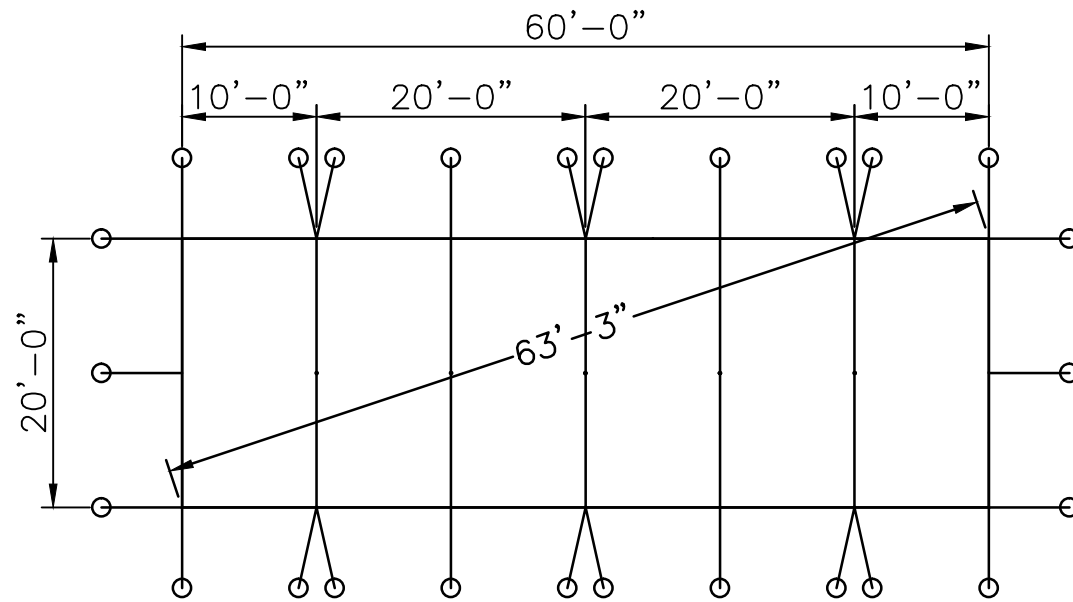

Side View

End View

Top View

20x20 PT S U

Std/Opt	Qty	Part#	Description
Standard 12266	2	12266-E	20'x10' End Section
Option A 12100	1	14110	15' - 2" Sch. 40 Alum Center Pole
	8	14266	8' - 2" OD Alum SP
Option B	1	14110-CH	15' - 2" Sch. 40 Alum Center Pole - Cherry Finish
	8	14266-CH	8' - 2" OD Alum SP - Cherry Finish
Option C	1	14110-KP	15' - 2" Sch. 40 Alum Center Pole - Pine Finish
	8	14266-KP	8' - 2" OD Alum SP - Pine Finish
Standard 12129	14	14865	1" Ratchet W/ Twisted Hook
	14	15224	1"x30" Dbl Headed Stakes

DATE:

09-30-16

LAST  
REV  
BY:

Side View

End View

Top View

Std/Opt	Qty	Part#	Description
Standard 12272	2	12266-E	20'x10' End Section
	2	12262	20'x20' Mid Section
Option A 12104	5	14110	15' - 2" Sch. 40 Alum Center Pole
	16	14266	8' - 2" OD Alum SP
Option B	5	14110-CH	15' - 2" Sch. 40 Alum Center Pole - Cherry Finish
	16	14266-CH	8' - 2" OD Alum SP - Cherry Finish
Option C	5	14110-KP	15' - 2" Sch. 40 Alum Center Pole - Pine Finish
	16	14266-KP	8' - 2" OD Alum SP - Pine Finish
Standard 12133	26	14865	1" Ratchet W/ Twisted Hook
	26	15224	1"x30" Dbl Headed Stakes