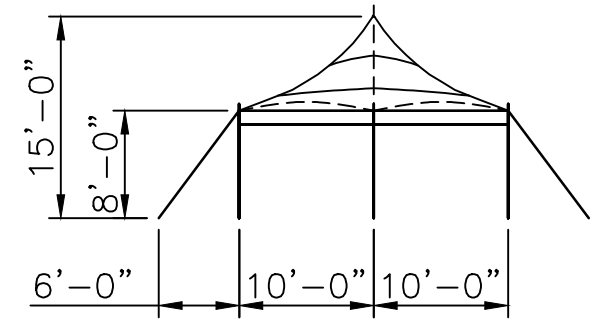

End View

20x70 PT S U

Std/Opt	Qty	Part#	Description
Standard 12273	2	12266-E	20'x10' End Section
	1	12261	20'x10' Mid Section
	2	12262	20'x20' Mid Section
Option A 12105	6	14110	15' - 2" Sch. 40 Alum Center Pole
	18	14266	8' - 2" OD Alum SP
Option B	6	14110-CH	15' - 2" Sch. 40 Alum Center Pole - Cherry Finish
	18	14266-CH	8' - 2" OD Alum SP - Cherry Finish
Option C	6	14110-KP	15' - 2" Sch. 40 Alum Center Pole - Pine Finish
	18	14266-KP	8' - 2" OD Alum SP - Pine Finish
Standard 12134	30	14865	1" Ratchet W/ Twisted Hook
	30	15224	1"x30" Dbl Headed Stakes

Fred's Standard
20 x 70 Series "S" Pole Tent

PROPRIETARY INFORMATION
THE DATA AND DETAILS SHOWN ON THIS PAGE ARE THE
SOLE PROPERTY OF FRED'S TENTS & CANOPIES. IT MAY
NOT BE USED, DISCLOSED, OR DUPLICATED IN ANY WAY.

FRED'S TENTS & CANOPIES

Waterford, NY 12188

www.wemaketents.com • 518.233.8368

DRAWN BY: MO	APP. BY: TV	APP. BY:	DATE: 9-30-16	LAST REV BY: