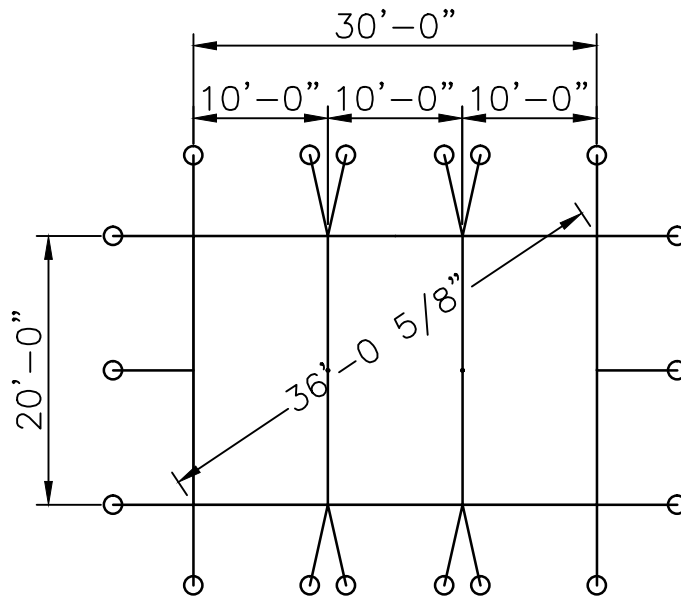

Side View

End View

Top View

20x20 PT S U

Std/Opt	Qty	Part#	Description
Standard 12266	2	12266-E	20'x10' End Section
Option A 12100	1	14110	15' - 2" Sch. 40 Alum Center Pole
	8	14266	8' - 2" OD Alum SP
Option B	1	14110-CH	15' - 2" Sch. 40 Alum Center Pole - Cherry Finish
	8	14266-CH	8' - 2" OD Alum SP - Cherry Finish
Option C	1	14110-KP	15' - 2" Sch. 40 Alum Center Pole - Pine Finish
	8	14266-KP	8' - 2" OD Alum SP - Pine Finish
Standard 12129	14	14865	1" Ratchet W/ Twisted Hook
	14	15224	1"x30" Dbl Headed Stakes

Fred's Standard  
20 x 20 Series "S" Pole Tent

PROPRIETARY INFORMATION  
THE DATA AND DETAILS SHOWN ON THIS PAGE ARE THE  
SOLE PROPERTY OF FRED'S TENTS & CANOPIES. IT MAY  
NOT BE USED, DISCLOSED, OR DUPLICATED IN ANY WAY.

Side View

End View

Top View

Std/Opt	Qty	Part#	Description
Standard 12268	2	12266-E	20'x10' End Section
	1	12261	20'x10' Mid Section
Option A 12101	2	14110	15' - 2" Sch. 40 Alum Center Pole
	10	14266	8' - 2" OD Alum SP
Option B	2	14110-CH	15' - 2" Sch. 40 Alum Center Pole - Cherry Finish
	10	14266-CH	8' - 2" OD Alum SP - Cherry Finish
Option C	2	14110-KP	15' - 2" Sch. 40 Alum Center Pole - Pine Finish
	10	14266-KP	8' - 2" OD Alum SP - Pine Finish
Standard 12130	18	14865	1" Ratchet W/ Twisted Hook
	18	15224	1"x30" Dbl Headed Stakes

Side View

End View

Top View

Std/Opt	Qty	Part#	Description
Standard 12270	2	12266-E	20'x10' End Section
	1	12262	20'x20' Mid Section
Option A 12102	3	14110	15' - 2" Sch. 40 Alum Center Pole
	12	14266	8' - 2" OD Alum SP
Option B	3	14110-CH	15' - 2" Sch. 40 Alum Center Pole - Cherry Finish
	12	14266-CH	8' - 2" OD Alum SP - Cherry Finish
Option C	3	14110-KP	15' - 2" Sch. 40 Alum Center Pole - Pine Finish
	12	14266-KP	8' - 2" OD Alum SP - Pine Finish
Standard 12131	20	14865	1" Ratchet W/ Twisted Hook
	20	15224	1"x30" Dbl Headed Stakes