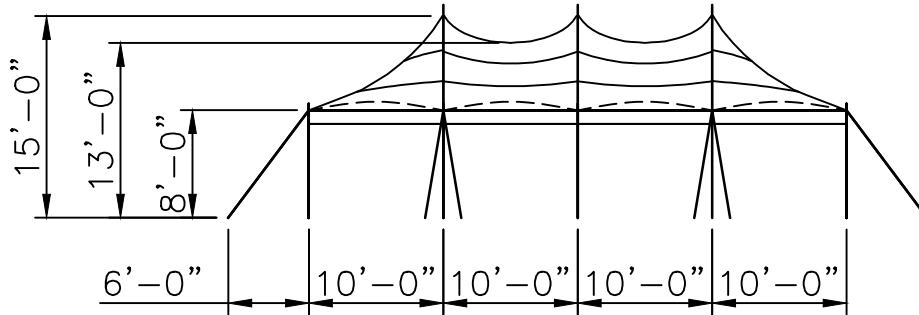

Side View

End View

Top View

Std/Opt	Qty	Part#	Description
Standard 12270	2	12266-E	20'x10' End Section
	1	12262	20'x20' Mid Section
Option A 12102	3	14110	15' - 2" Sch. 40 Alum Center Pole
	12	14266	8' - 2" OD Alum SP
Option B	3	14110-CH	15' - 2" Sch. 40 Alum Center Pole - Cherry Finish
	12	14266-CH	8' - 2" OD Alum SP - Cherry Finish
Option C	3	14110-KP	15' - 2" Sch. 40 Alum Center Pole - Pine Finish
	12	14266-KP	8' - 2" OD Alum SP - Pine Finish
Standard 12131	20	14865	1" Ratchet W/ Twisted Hook
	20	15224	1"x30" Dbl Headed Stakes