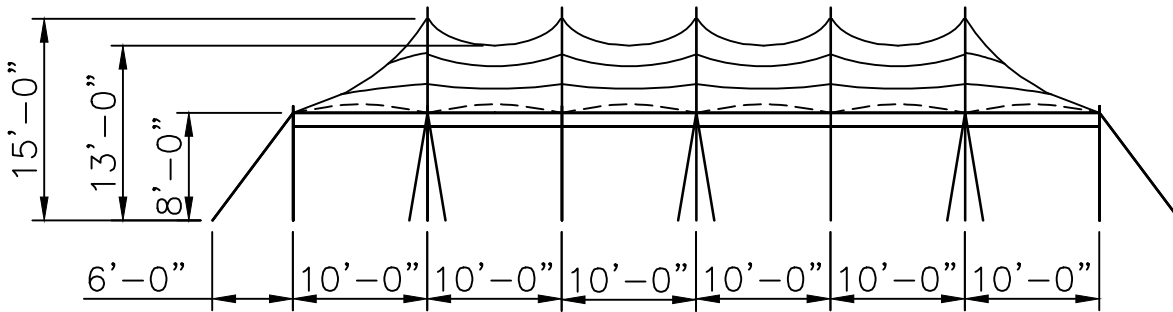

DATE:

09-30-16

LAST  
REV  
BY:

Side View

End View

Top View

Std/Opt	Qty	Part#	Description
Standard 12272	2	12266-E	20'x10' End Section
	2	12262	20'x20' Mid Section
Option A 12104	5	14110	15' - 2" Sch. 40 Alum Center Pole
	16	14266	8' - 2" OD Alum SP
Option B	5	14110-CH	15' - 2" Sch. 40 Alum Center Pole - Cherry Finish
	16	14266-CH	8' - 2" OD Alum SP - Cherry Finish
Option C	5	14110-KP	15' - 2" Sch. 40 Alum Center Pole - Pine Finish
	16	14266-KP	8' - 2" OD Alum SP - Pine Finish
Standard 12133	26	14865	1" Ratchet W/ Twisted Hook
	26	15224	1"x30" Dbl Headed Stakes