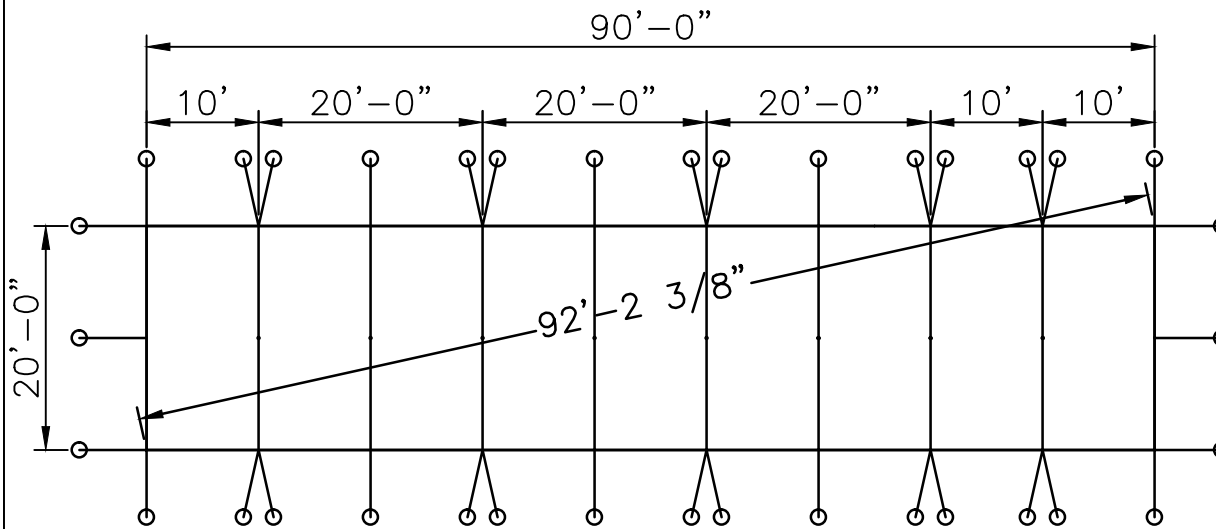

Top View

Std/Opt	Qty	Part#	Description
Standard 12275	2	12266-E	20'x10' End Section
	1	12261	20'x10' Mid Section
	3	12262	20'x20' Mid Section
Option A 12107	8	14110	15' - 2" Sch. 40 Alum Center Pole
	22	14266	8' - 2" OD Alum SP
Option B	8	14110-CH	15' - 2" Sch. 40 Alum Center Pole - Cherry Finish
	22	14266-CH	8' - 2" OD Alum SP - Cherry Finish
Option C	8	14110-KP	15' - 2" Sch. 40 Alum Center Pole - Pine Finish
	22	14266-KP	8' - 2" OD Alum SP - Pine Finish
Standard 12136	36	14865	1" Ratchet W/ Twisted Hook
	36	15224	1"x30" Dbl Headed Stakes

20x90 PT S U

Fred's Standard
20 x 90 Series "S" Pole Tent

PROPRIETARY INFORMATION
THE DATA AND DETAILS SHOWN ON THIS PAGE ARE THE SOLE PROPERTY OF FRED'S TENTS & CANOPIES. IT MAY NOT BE USED, DISCLOSED, OR DUPLICATED IN ANY WAY.

FRED'S TENTS & CANOPIES

Waterford, NY 12188

www.wemaketents.com • 518.233.8368

DRAWN BY: MO	APP. BY: TV	APP. BY:	DATE: 10-24-16	LAST REV BY: