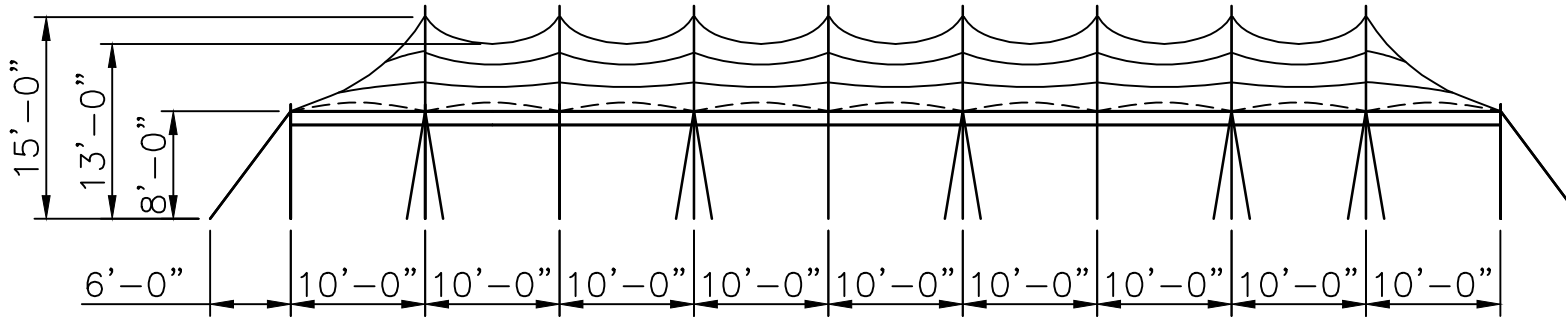

Side View

End View

Std/Opt	Qty	Part#	Description
Standard 12275	2	12266-E	20'x10' End Section
	1	12261	20'x10' Mid Section
	3	12262	20'x20' Mid Section
Option A 12107	8	14110	15' - 2" Sch. 40 Alum Center Pole
	22	14266	8' - 2" OD Alum SP
Option B	8	14110-CH	15' - 2" Sch. 40 Alum Center Pole - Cherry Finish
	22	14266-CH	8' - 2" OD Alum SP - Cherry Finish
Option C	8	14110-KP	15' - 2" Sch. 40 Alum Center Pole - Pine Finish
	22	14266-KP	8' - 2" OD Alum SP - Pine Finish
Standard 12136	36	14865	1" Ratchet W/ Twisted Hook
	36	15224	1"x30" Dbl Headed Stakes

20x90 PT S U

Fred's Standard
20 x 90 Series "S" Pole Tent

PROPRIETARY INFORMATION
THE DATA AND DETAILS SHOWN ON THIS PAGE ARE THE SOLE PROPERTY OF FRED'S TENTS & CANOPIES. IT MAY NOT BE USED, DISCLOSED, OR DUPLICATED IN ANY WAY.

FRED'S TENTS & CANOPIES

Waterford, NY 12188

www.wemaketents.com • 518.233.8368

DRAWN BY: MO	APP. BY: TV	APP. BY:	DATE: 10-24-16	LAST REV BY: