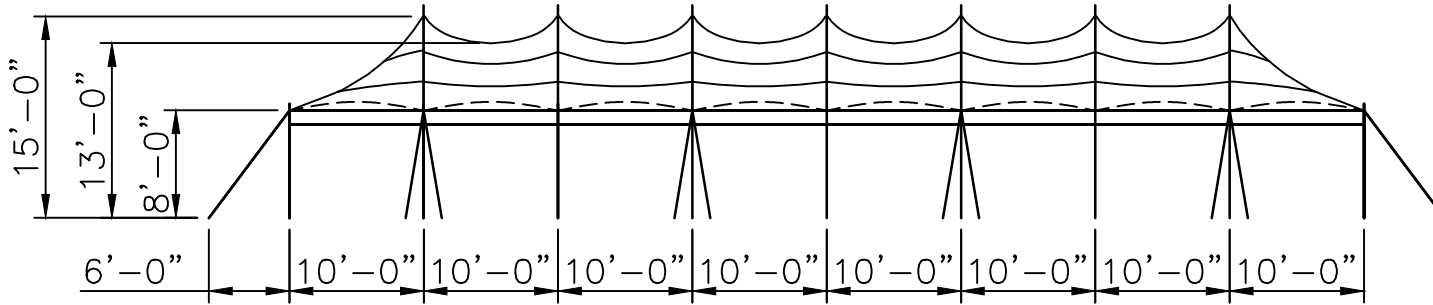

Side View

End View

Std/Opt	Qty	Part#	Description
Standard 12274	2	12266-E	20'x10' End Section
	3	12262	20'x20' Mid Section
Option A 12106	7	14110	15' - 2" Sch. 40 Alum Center Pole
	20	14266	8' - 2" OD Alum SP
Option B	7	14110-CH	15' - 2" Sch. 40 Alum Center Pole - Cherry Finish
	20	14266-CH	8' - 2" OD Alum SP - Cherry Finish
Option C	7	14110-KP	15' - 2" Sch. 40 Alum Center Pole - Pine Finish
	20	14266-KP	8' - 2" OD Alum SP - Pine Finish
Standard 12135	32	14865	1" Ratchet W/ Twisted Hook
	32	15224	1"x30" Dbl Headed Stakes

20x80 PT S U

Fred's Standard 20 x 80 Series "S" Pole Tent	PROPRIETARY INFORMATION THE DATA AND DETAILS SHOWN ON THIS PAGE ARE THE SOLE PROPERTY OF FRED'S TENTS & CANOPIES. IT MAY NOT BE USED, DISCLOSED, OR DUPLICATED IN ANY WAY.	FRED'S TENTS & CANOPIES Waterford, NY 12188 www.wemaketents.com • 518.233.8368	
DRAWN BY: MO	APP. BY: TV	APP. BY:	DATE: 9-30-16
		LAST REV BY: