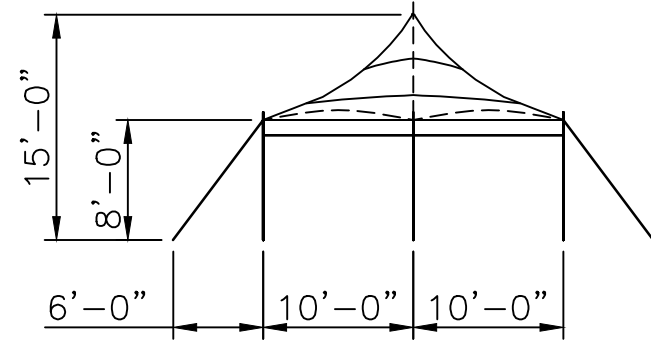

Side View

End View

Top View

20x20 PT S U

Std/Opt	Qty	Part#	Description
Standard 12266	2	12266-E	20'x10' End Section
Option A 12100	1	14110	15' - 2" Sch. 40 Alum Center Pole
	8	14266	8' - 2" OD Alum SP
Option B	1	14110-CH	15' - 2" Sch. 40 Alum Center Pole - Cherry Finish
	8	14266-CH	8' - 2" OD Alum SP - Cherry Finish
Option C	1	14110-KP	15' - 2" Sch. 40 Alum Center Pole - Pine Finish
	8	14266-KP	8' - 2" OD Alum SP - Pine Finish
Standard 12129	14	14865	1" Ratchet W/ Twisted Hook
	14	15224	1"x30" Dbl Headed Stakes