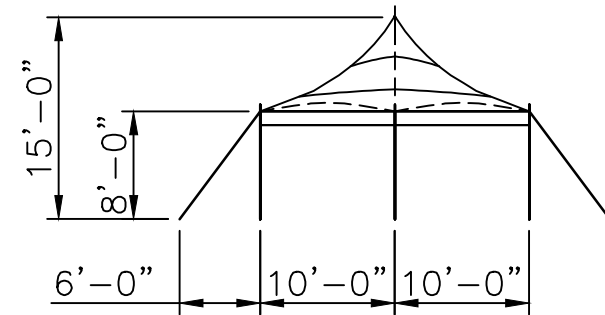

Side View

End View

Top View

Std/Opt	Qty	Part#	Description
Standard 12270	2	12266-E	20'x10' End Section
	1	12262	20'x20' Mid Section
Option A 12102	3	14110	15' - 2" Sch. 40 Alum Center Pole
	12	14266	8' - 2" OD Alum SP
Option B	3	14110-CH	15' - 2" Sch. 40 Alum Center Pole - Cherry Finish
	12	14266-CH	8' - 2" OD Alum SP - Cherry Finish
Option C	3	14110-KP	15' - 2" Sch. 40 Alum Center Pole - Pine Finish
	12	14266-KP	8' - 2" OD Alum SP - Pine Finish
Standard 12131	20	14865	1" Ratchet W/ Twisted Hook
	20	15224	1"x30" Dbl Headed Stakes