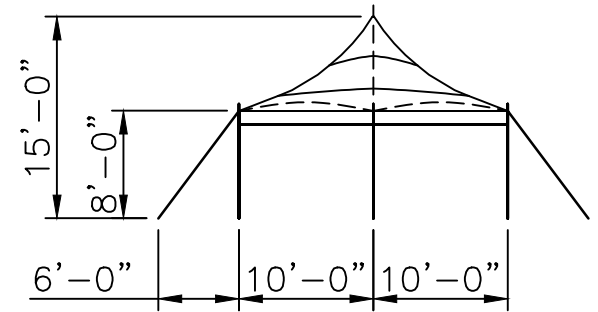

End View

Std/Opt	Qty	Part#	Description
Standard 12272	2	12266-E	20'x10' End Section
	2	12262	20'x20' Mid Section
Option A 12104	5	14110	15' - 2" Sch. 40 Alum Center Pole
	16	14266	8' - 2" OD Alum SP
Option B	5	14110-CH	15' - 2" Sch. 40 Alum Center Pole - Cherry Finish
	16	14266-CH	8' - 2" OD Alum SP - Cherry Finish
Option C	5	14110-KP	15' - 2" Sch. 40 Alum Center Pole - Pine Finish
	16	14266-KP	8' - 2" OD Alum SP - Pine Finish
Standard 12133	26	14865	1" Ratchet W/ Twisted Hook
	26	15224	1"x30" Dbl Headed Stakes

20x60 PT S U

Fred's Standard
20 x 60 Series "S" Pole Tent

PROPRIETARY INFORMATION
THE DATA AND DETAILS SHOWN ON THIS PAGE ARE THE SOLE PROPERTY OF FRED'S TENTS & CANOPIES. IT MAY NOT BE USED, DISCLOSED, OR DUPLICATED IN ANY WAY.

FRED'S TENTS & CANOPIES

Waterford, NY 12188
www.wemaketents.com • 518.233.8368

DRAWN BY: MO	APP. BY: TV	APP. BY:	DATE: 09-30-16	LAST REV BY: