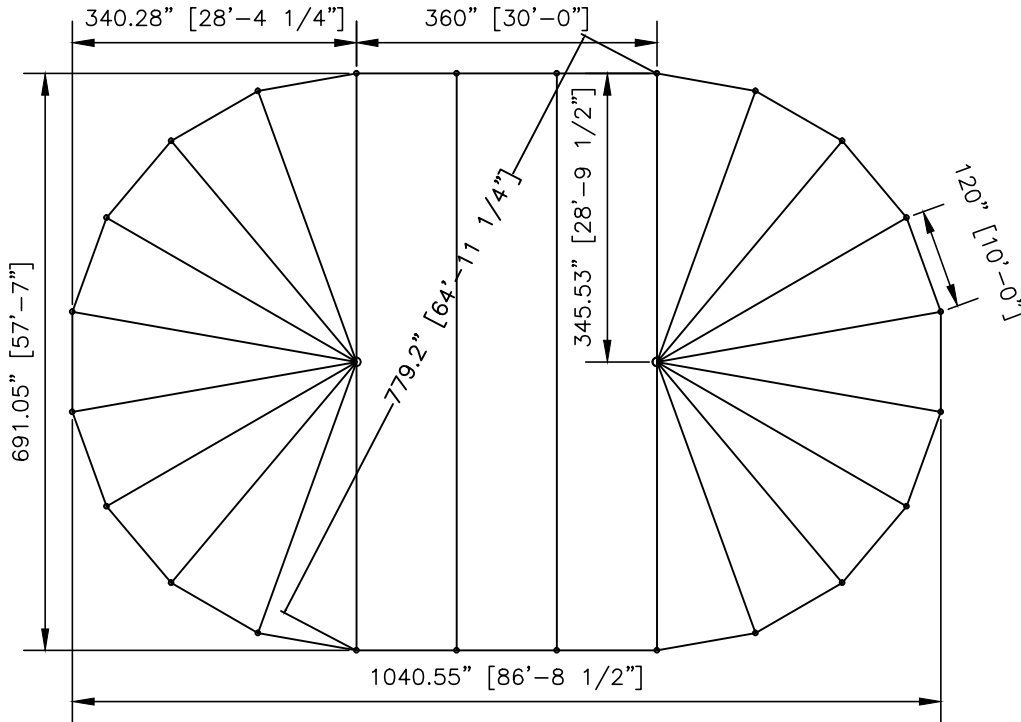

ITEM# Fabric: 12260/23163

Pole Package: A, B, or C

Stakes & Ratchets: 14864 15227-P

Stillwater 57'x86'

Std/Opt	Qty	Part#	Description
Standard	2	12260	28' Q-End
	1	23163	30' QQ Mid
Option A	2	14122	25' - 4" OD SCH 40 Alum Q CP
	24	14266	8' - 2" OD Alum SP
Option B	2	14122-CH	25' - 4" OD SCH 40 Cherry Finish Q CP
	24	14266-CH	8' - 2" OD Cherry Finish SP
Option C	2	14122-KP	25' - 4" OD SCH 40 Pine Finish Q CP
	24	14266-KP	8' - 2" OD Pine Finish SP
Standard	28	14864	2" Heavy Duty Ratchets
	56	15227-P	1"x42" Dbl Headed Stakes
Optional	1	17518	Squaring Jig for 57' Stillwater

**Fred's Standard
57'x86' Stillwater**

PROPRIETARY INFORMATION
THE DATA AND DETAILS SHOWN ON THIS PAGE ARE THE SOLE PROPERTY OF FRED'S TENTS & CANOPIES. IT MAY NOT BE USED, DISCLOSED, OR DUPLICATED IN ANY WAY.

FRED'S TENTS & CANOPIES

Waterford, NY 12188

www.wemaketents.com • 518.233.8368

57x56 SW PL

DRAWN BY: MO APP. BY: TV REV: 00 DATE: 03-10-15

SALES DWG