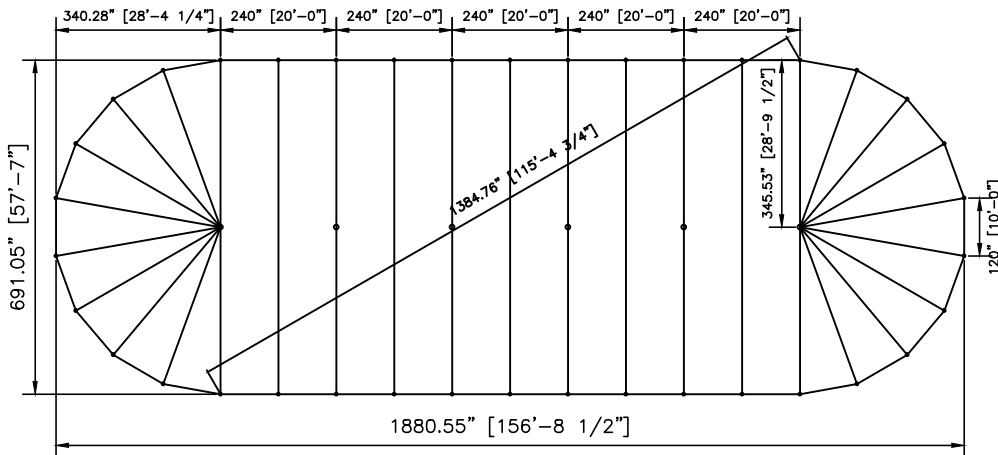

ITEM# Fabric: 12260/12259/12258

Pole Package: A, B, or C

Stakes & Ratchets: 14864 15227-P

Stillwater 57'x156'

SW 57x156 PL

Std/Opt	Qty	Part#	Description
Standard	2	12260	28' Q-End
	2	12259	57'x 20' QK Mid
	3	12258	57'x 20' KK Mid
Option A	2	14122	25' - 4" OD SCH 40 Alum Q CP
	4	14124	29' - 4" OD SCH 40 Alum K CP
	38	14266	8' - 2" OD Alum SP
Option B	2	14122-CH	25' - 4" OD SCH 40 Cherry Finish Q CP
	4	14124-CH	29' - 4" OD SCH 40 Cherry Finish K CP
	38	14266-CH	8' - 2" OD Cherry Finish SP
Option C	2	14122-KP	25' - 4" OD SCH 40 Pine Finish Q CP
	4	14124-KP	29' - 4" OD SCH 40 Pine Finish K CP
	38	14266-KP	8' - 2" OD Pine Finish SP
Standard		14864	2" Heavy Duty Ratchets
		15227-P	1"x42" Dbl Headed Stakes
Optional	1	17518	Squaring Jig for 57' Stillwater

Fred's Standard
57'x156' Stillwater

PROPRIETARY INFORMATION
THE DATA AND DETAILS SHOWN ON THIS PAGE ARE THE SOLE PROPERTY OF FRED'S TENTS & CANOPIES. IT MAY NOT BE USED, DISCLOSED, OR DUPLICATED IN ANY WAY.

FRED'S TENTS & CANOPIES

Waterford, NY 12188

www.wemetents.com • 518.233.8368

57x156 SW PL

DRAWN BY: MO APP. BY: TV REV: 00 DATE: 03-10-15

SALES DWG