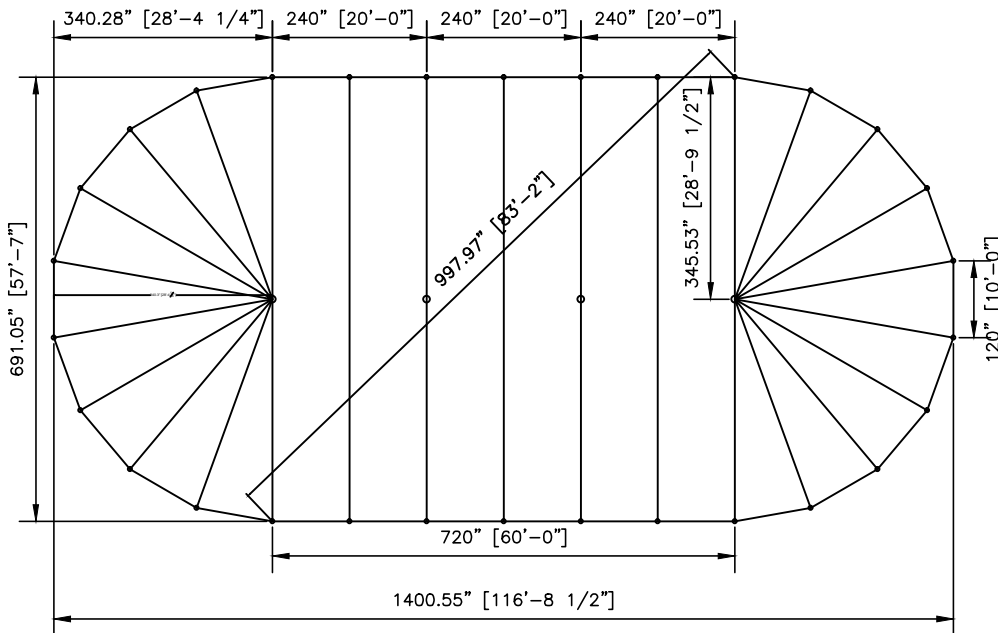

ITEM# Fabric: 12260/12259/12258

Pole Package: A, B, or C

Stakes & Ratchets: 14864 15227-P

Stillwater 57'x116'

Std/Opt	Qty	Part#	Description
Standard	2	12260	28' Q-End
	2	12259	57'x 20' QK Mid
	1	12258	57'x 20' KK Mid
Option A	2	14122	25' - 4" OD SCH 40 Alum Q CP
	2	14124	29' - 4" OD SCH 40 Alum K CP
	30	14266	8' - 2" OD Alum SP
Option B	2	14122-CH	25' - 4" OD SCH 40 Cherry Finish Q CP
	2	14124-CH	29' - 4" OD SCH 40 Cherry Finish K CP
	30	14266-CH	8' - 2" OD Cherry Finish SP
Option C	2	14122-KP	25' - 4" OD SCH 40 Pine Finish Q CP
	2	14124-KP	29' - 4" OD SCH 40 Pine Finish K CP
	30	14266-KP	8' - 2" OD Pine Finish SP
Standard	34	14864	2" Heavy Duty Ratchets
	68	15227-P	1"x42" Dbl Headed Stakes
Optional	1	17518	Squaring Jig for 57' Stillwater

**Fred's Standard
57'x116' Stillwater**

PROPRIETARY INFORMATION
THE DATA AND DETAILS SHOWN ON THIS PAGE ARE THE SOLE PROPERTY OF FRED'S TENTS & CANOPIES. IT MAY NOT BE USED, DISCLOSED, OR DUPLICATED IN ANY WAY.

FRED'S TENTS & CANOPIES

Waterford, NY 12188

www.wemaketents.com • 518.233.8368

57x116 SW PL

DRAWN BY: MO APP. BY: TV REV: 00 DATE: 03-10-15

SALES DWG