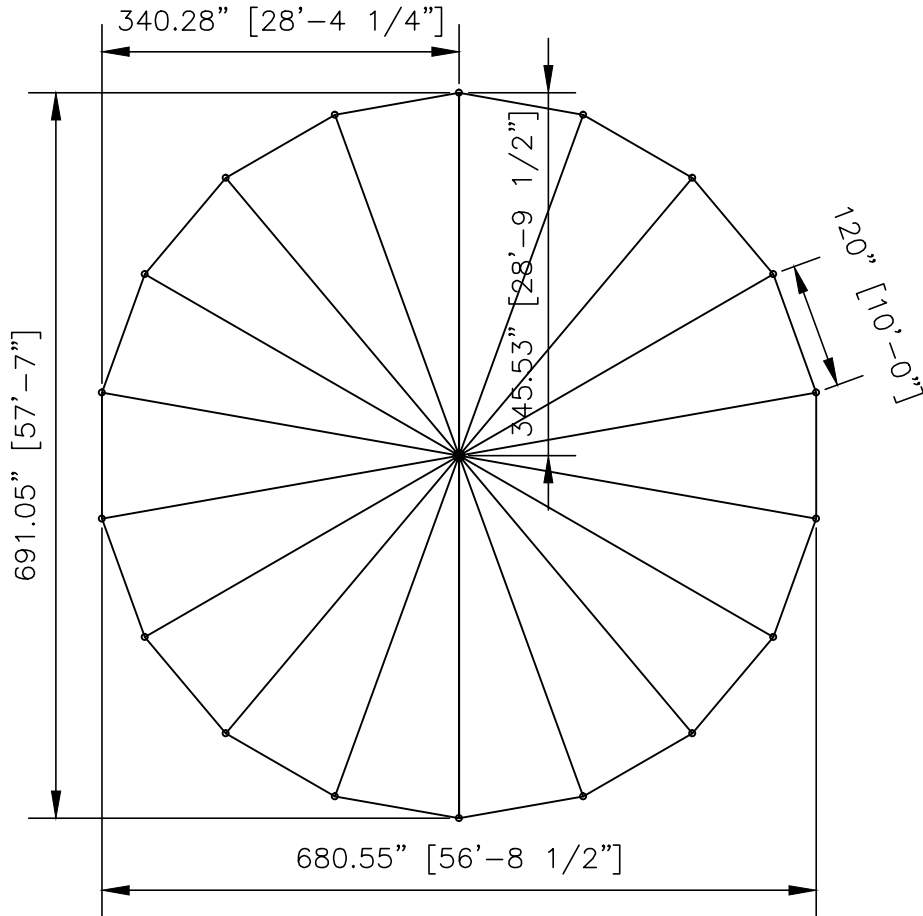

ITEM# Fabric: 12260

Pole Package: A, B, or C

Stakes & Ratchets: 14864 15227-P

Stillwater 57'x56'

Std/Opt	Qty	Part#	Description
Standard	2	12260	28' Q-End
Option A	1	14122	25' - 4" OD SCH 40 Alum Q CP
	18	14266	8' - 2" OD Alum SP
Option B	1	14122-CH	25' - 4" OD SCH 40 Cherry Finish Q CP
	18	14266-CH	8' - 2" OD Cherry Finish SP
Option C	1	14122-KP	25' - 4" OD SCH 40 Pine Finish Q CP
	18	14266-KP	8' - 2" OD Pine Finish SP
Standard	22	14864	2" Heavy Duty Ratchets
	44	15227-P	1"x42" Dbl Headed Stakes
Optional	1	17518	Squaring Jig for 57' Stillwater

**Fred's Standard
57'x56' Stillwater**

PROPRIETARY INFORMATION
THE DATA AND DETAILS SHOWN ON THIS PAGE ARE THE
SOLE PROPERTY OF FRED'S TENTS & CANOPIES. IT MAY
NOT BE USED, DISCLOSED, OR DUPLICATED IN ANY WAY.