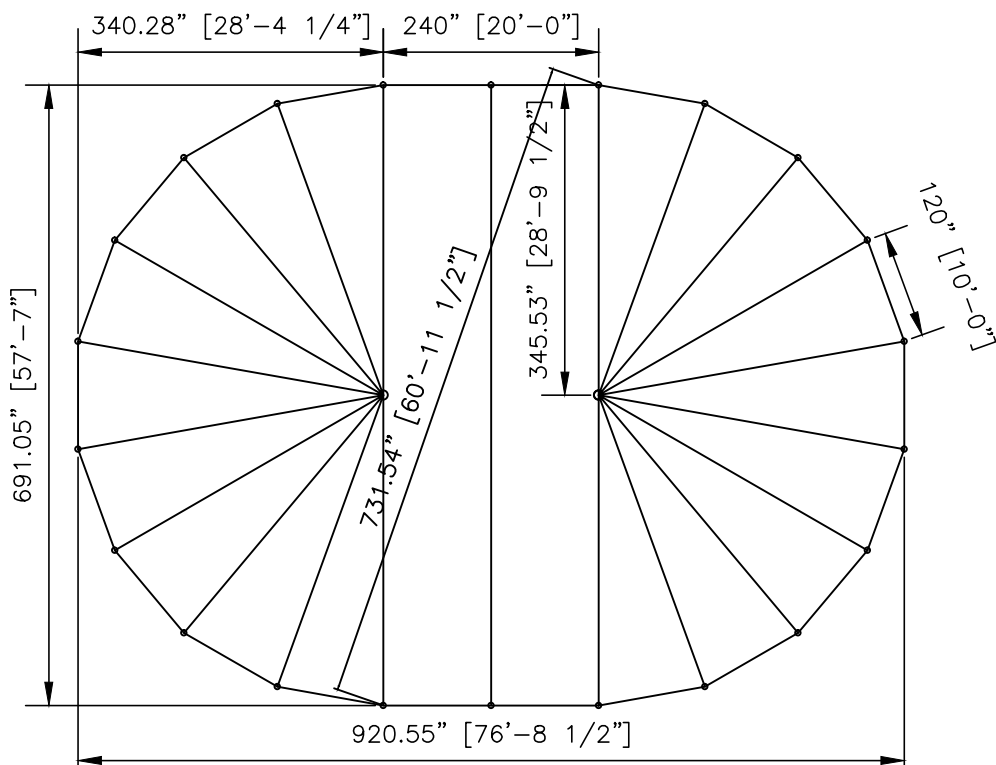

ITEM# Fabric: 12260/16371

Pole Package: A, B, or C

Stakes & Ratchets: 14864 15227-P

Stillwater 57'x76'

Std/Opt	Qty	Part#	Description
Standard	2	12260	28' Q-End
	1	16371	57'x 20' QQ Mid
Option A	2	14122	25' - 4" OD SCH 40 Alum Q CP
	22	14266	8' - 2" OD Alum SP
Option B	2	14122-CH	25' - 4" OD SCH 40 Cherry Finish Q CP
	22	14266-CH	8' - 2" OD Cherry Finish SP
Option C	2	14122-KP	25' - 4" OD SCH 40 Pine Finish Q CP
	22	14266-KP	8' - 2" OD Pine Finish SP
Standard	26	14864	2" Heavy Duty Ratchets
	52	15227-P	1"x42" Dbl Headed Stakes
Optional	1	17518	Squaring Jig for 57' Stillwater

**Fred's Standard
57'x76' Stillwater**

PROPRIETARY INFORMATION
THE DATA AND DETAILS SHOWN ON THIS PAGE ARE THE
SOLE PROPERTY OF FRED'S TENTS & CANOPIES. IT MAY
NOT BE USED, DISCLOSED, OR DUPLICATED IN ANY WAY.

FRED'S TENTS & CANOPIES

Waterford, NY 12188
www.wemaketents.com • 518.233.8368

57x76 SW PL

DRAWN BY: MO APP. BY: TV REV: 00 DATE: 03-10-15

SALES DWG