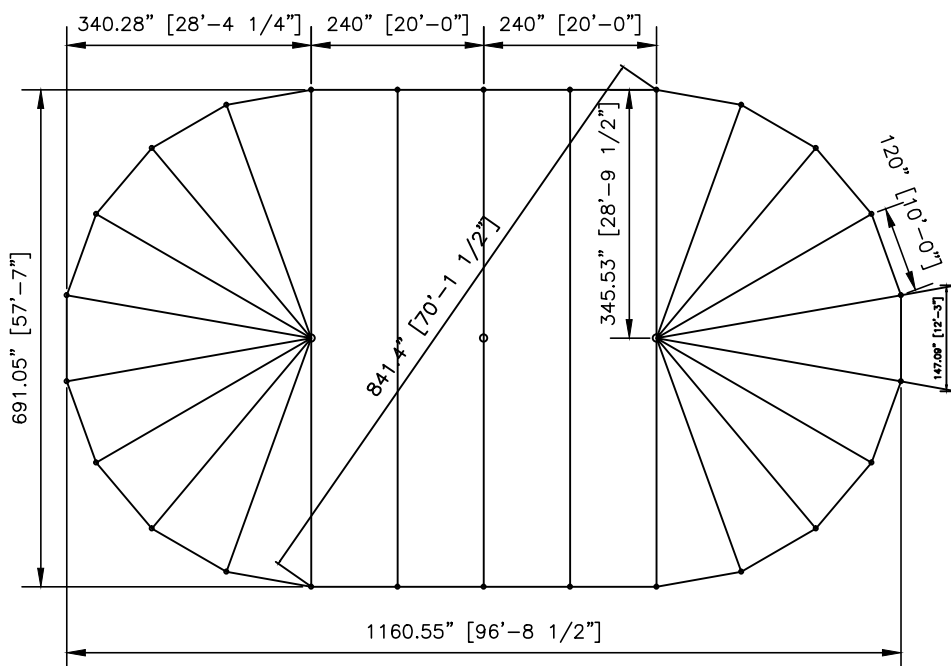

ITEM# Fabric: 12260/12259

Pole Package: A, B, or C

Stakes & Ratchets: 14864 15227-P

Stillwater 57'x96'

Std/Opt	Qty	Part#	Description
Standard	2	12260	28' Q-End
	2	12259	57'x 20' QK Mid
Option A	2	14122	25' - 4" OD SCH 40 Alum Q CP
	1	14124	29' - 4" OD SCH 40 Alum K CP
	26	14266	8' - 2" OD Alum SP
Option B	2	14122-CH	25' - 4" OD SCH 40 Cherry Finish Q CP
	1	14124-CH	29' - 4" OD SCH 40 Cherry Finish K CP
	26	14266-CH	8' - 2" OD Cherry Finish SP
Option C	2	14122-KP	25' - 4" OD SCH 40 Pine Finish Q CP
	1	14124-KP	29' - 4" OD SCH 40 Pine Finish K CP
	26	14266-KP	8' - 2" OD Pine Finish SP
Standard	30	14864	2" Heavy Duty Ratchets
	60	15227-P	1"x42" Dbl Headed Stakes
Optional	1	17518	Squaring Jig for 57' Stillwater

**Fred's Standard
57'x96' Stillwater**

PROPRIETARY INFORMATION
THE DATA AND DETAILS SHOWN ON THIS PAGE ARE THE SOLE PROPERTY OF FRED'S TENTS & CANOPIES. IT MAY NOT BE USED, DISCLOSED, OR DUPLICATED IN ANY WAY.

FRED'S TENTS & CANOPIES

Waterford, NY 12188

www.wemaketents.com • 518.233.8368

57x96 SW PL

DRAWN BY: MO APP. BY: TV REV: 00 DATE: 03-10-15

SALES DWG