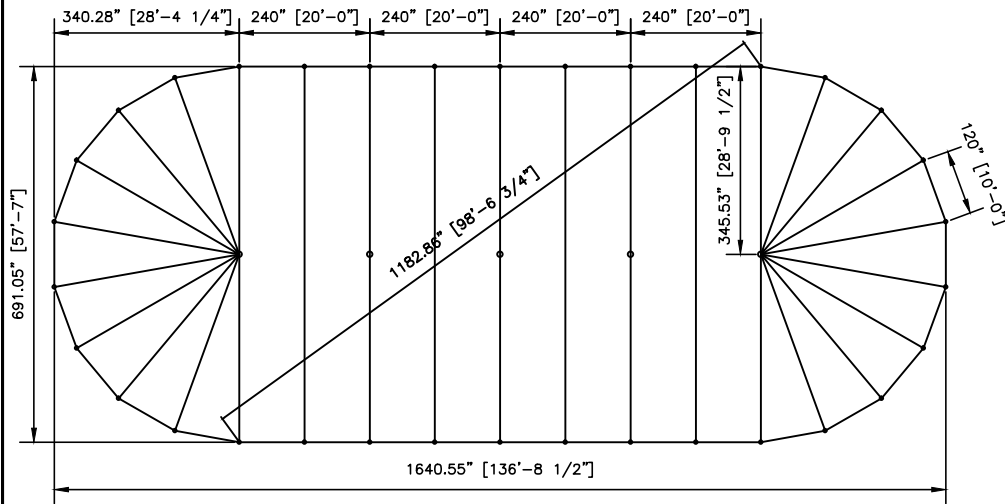

ITEM # Fabric: 12260/12259/12258

Pole Package: A, B, or C

Stakes & Ratchets: 14864 15227-P

Stillwater 57'x136'

Std/Opt	Qty	Part#	Description
Standard	2	12260	28' Q-End
	2	12259	57'x 20' QK Mid
	2	12258	57'x 20' KK Mid
Option A	2	14122	25' - 4" OD SCH 40 Alum Q CP
	3	14124	29' - 4" OD SCH 40 Alum K CP
	34	14266	8' - 2" OD Alum SP
Option B	2	14122-CH	25' - 4" OD SCH 40 Cherry Finish Q CP
	3	14124-CH	29' - 4" OD SCH 40 Cherry Finish K CP
	34	14266-CH	8' - 2" OD Cherry Finish SP
Option C	2	14122-KP	25' - 4" OD SCH 40 Pine Finish Q CP
	3	14124-KP	29' - 4" OD SCH 40 Pine Finish K CP
	34	14266-KP	8' - 2" OD Pine Finish SP
Standard	38	14864	2" Heavy Duty Ratchets
	76	15227-P	1"x42" Dbl Headed Stakes
Optional	1	17518	Squaring Jig for 57' Stillwater

**Fred's Standard
57'x136' Stillwater**

PROPRIETARY INFORMATION
THE DATA AND DETAILS SHOWN ON THIS PAGE ARE THE SOLE PROPERTY OF FRED'S TENTS & CANOPIES. IT MAY NOT BE USED, DISCLOSED, OR DUPLICATED IN ANY WAY.

FRED'S TENTS & CANOPIES

Waterford, NY 12188

www.wemaketents.com • 518.233.8368

57x136 SW PL

DRAWN BY: MO APP. BY: TV REV: 00 DATE: 03-10-15

SALES DWG