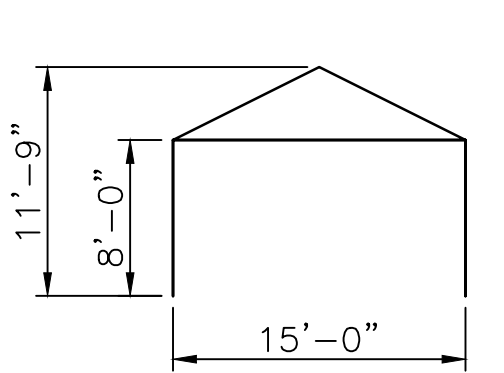

Frame Side View