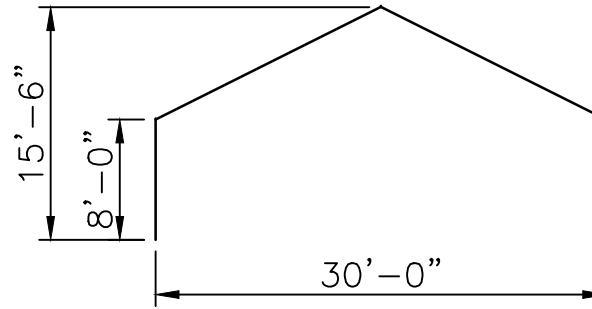

Frame Side View