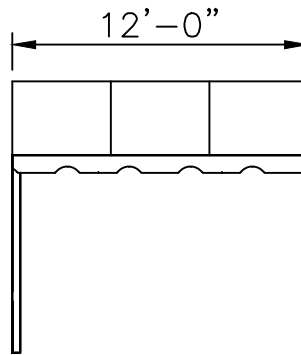

**FMQT 12x12 CPB**

**12 x 12 Q-Tube Frame Tent  
Center Peak Buckle Top**

**PROPRIETARY INFORMATION**

THE DATA AND DETAILS SHOWN ON THIS PAGE ARE THE SOLE PROPERTY OF FRED'S TENTS & CANOPIES. IT MAY NOT BE USED, DISCLOSED, OR DUPLICATED IN ANY WAY.

ITEM # 14356

Frame Top View

Frame End View

Frame Side View

Fabric View

QTY	SIZE	ITEM#	PART	COLOR
2		15686	Side Teew / Eye Bolt	
1		15683	Ridge Top Tee	
2		156878	Offset Foot Pad	
4		15566	Pin & Bail	
10	Large	15571	4" R Pin	
2	QT 6'-1"	23072	Rafter	Blue
3	QT 11'-4"	15203	Spreader	White
2	QT 7'-8"	15209	Leg	Black
2	Ø3/8"	15933	Rope	
2	1"x30"	15224	Double Head Stake	

FMQT 12x 12' MID CPB

12x 12' Mid  
Q-Tube Frame Tent  
Center Peak Buckle Top

PROPRIETARY INFORMATION  
THE DATA AND DETAILS SHOWN ON THIS PAGE ARE THE  
SOLE PROPERTY OF FRED'S TENTS & CANOPIES. IT MAY  
NOT BE USED, DISCLOSED, OR DUPLICATED IN ANY WAY.