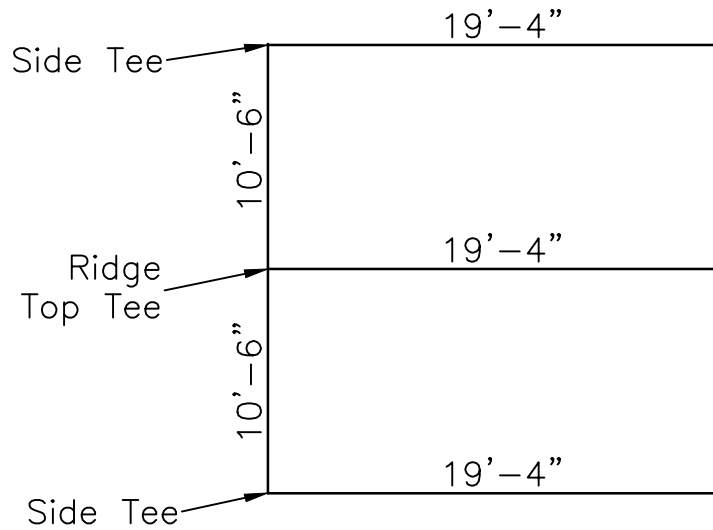

Frame Top View