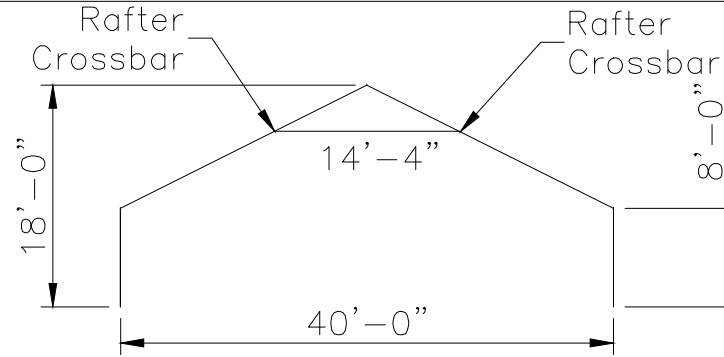

Frame End View