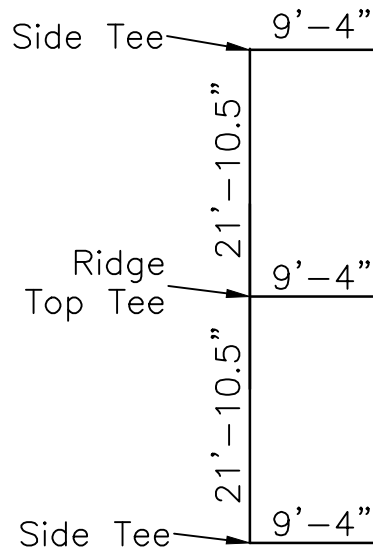

Frame Top View