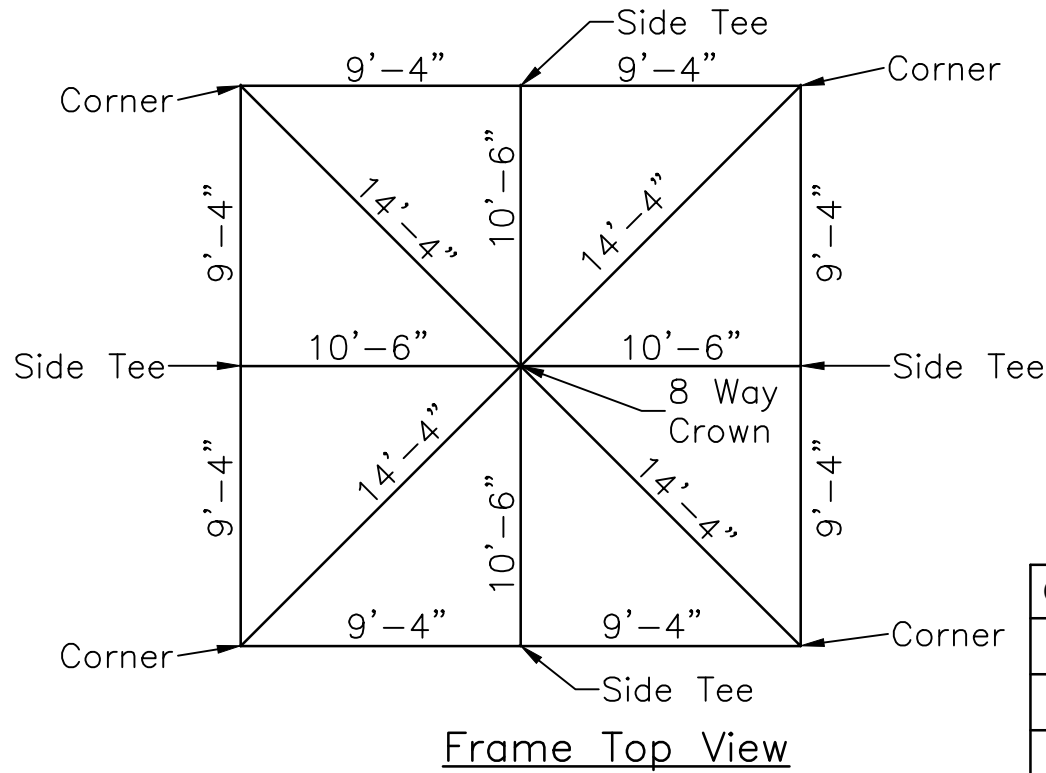

QTY	SIZE	ITEM#	PART	COLOR
4		15650	Corner w/ Eye Bolt	
1		15645	8 Way Crown	
4		15686	Side Tee w/ Eye Bolt	
8		15678	Offset Foot Pad	
16		15566	Pin & Bail	
32		15571	4" R Pin	
4	QT 14'-4"	15204	Hip Rafter	Red
4	QT 10'-6"	15202	Rafter	
8	QT 9'-4"	15211	Spreader	Blue
8	QT 7'-8"	15209	Leg	Black
8	Ø1/2"	15924	Rope	
8	1"x30"	15224	Double Head Stake	

FMQT 20x20 CPB 8 Leg

20 x 20 Q-Tube Frame Tent
Center Peak Buckle Top

PROPRIETARY INFORMATION
THE DATA AND DETAILS SHOWN ON THIS PAGE ARE THE
SOLE PROPERTY OF FRED'S TENTS & CANOPIES. IT MAY
NOT BE USED, DISCLOSED, OR DUPLICATED IN ANY WAY.

FRED'S TENTS & CANOPIES
Waterford, NY 12188
www.wemaketents.com • 518.233.8368

DRAWN BY: OK	APP. BY:	APP. BY:	DATE: 1.22.09	LAST REV BY: