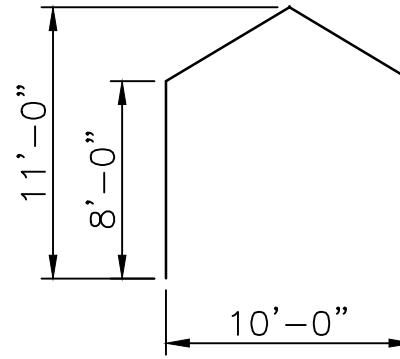

Frame End View