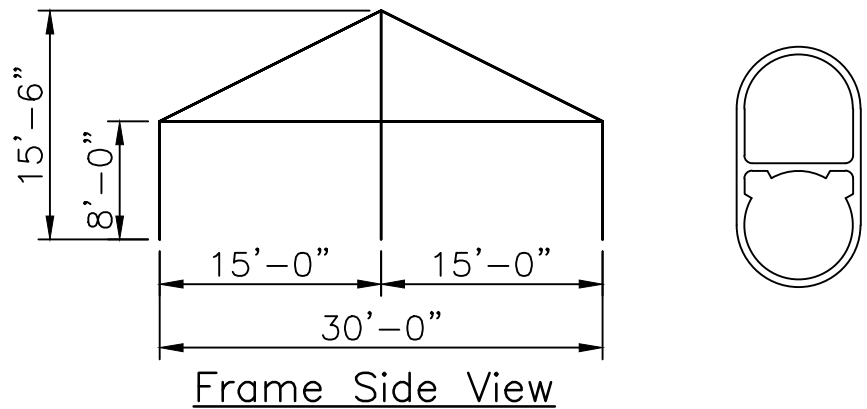

Frame Side View