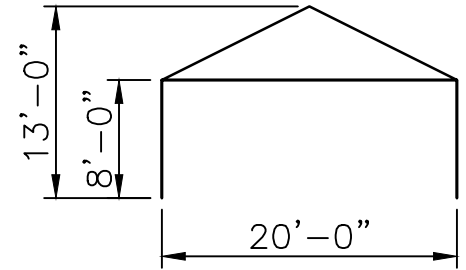

Frame End View