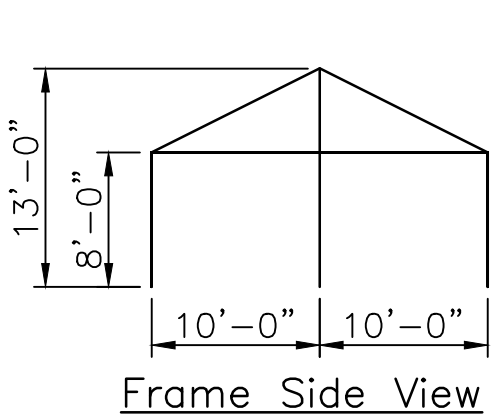

QTY	SIZE	ITEM#	PART	COLOR
4		15650	Corner w/ Eye Bolt	
1		15645	8 Way Crown	
4		15686	Side Tee w/ Eye Bolt	
8		15678	Offset Foot Pad	
16		15566	Pin & Bail	
32		15571	4" R Pin	
4	QT 14'-4"	15204	Hip Rafter	Red
4	QT 10'-6"	15202	Rafter	
8	QT 9'-4"	15211	Spreader	Blue
8	QT 7'-8"	15209	Leg	Black
8	Ø1/2"	15924	Rope	
8	1"x30"	15224	Double Head Stake	

FMQT 20x20 CPB 8 Leg

20 x 20 Q-Tube Frame Tent
Center Peak Buckle Top

PROPRIETARY INFORMATION
THE DATA AND DETAILS SHOWN ON THIS PAGE ARE THE
SOLE PROPERTY OF FRED'S TENTS & CANOPIES. IT MAY
NOT BE USED, DISCLOSED, OR DUPLICATED IN ANY WAY.

FRED'S TENTS & CANOPIES
Waterford, NY 12188
www.wemaketents.com • 518.233.8368

DRAWN BY: OK	APP. BY:	APP. BY:	DATE: 1.22.09	LAST REV BY: