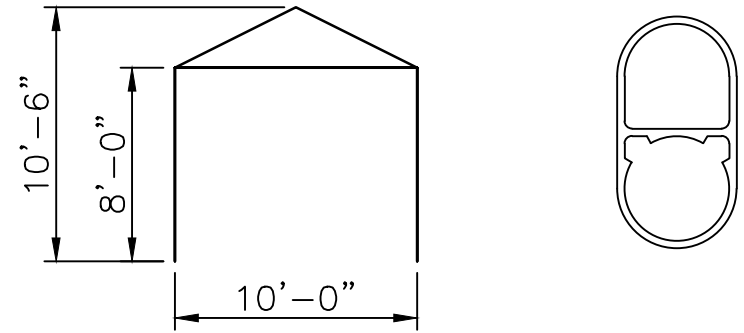

Frame Top View

Frame Side View

Frame Side View

Fabric View

QTY	SIZE	ITEM#	PART	COLOR
4		15650	Corner w/ Eye Bolt	
1		15639	4 Way Crown	
4		15678	Offset Foot Pad	
8		15566	Pin & Bail-2	
16		15571	4" R Pin	
4	QT 6'-10"	23069	Hip Rafter	Green
4	QT 9'-4"	15211	Spreader	White
4	QT 7'-8"	15209	Leg	Black
4	Ø3/8"	15933	Rope	
4	1"x30"	15224	Double Head Stake	

FMQT 10x10 CPB

10 x 10 Q-Tube Frame Tent  
Center Peak Buckle Top

PROPRIETARY INFORMATION  
THE DATA AND DETAILS SHOWN ON THIS PAGE ARE THE  
SOLE PROPERTY OF FRED'S TENTS & CANOPIES. IT MAY  
NOT BE USED, DISCLOSED, OR DUPLICATED IN ANY WAY.