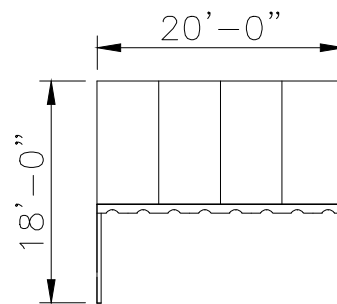

ITEM# 14369

Frame Top View

Frame End View

Frame Side View

Fabric View

QTY	SIZE	ITEM#	PART	COLOR
2		15686	Side Tee w/ Eye Bolt	
1		15683	Ridge Top Tee	
2		15678	Offset Foot Pad	
2		14861	Tension Ratchet	
10		15571	4" R Pin	
4		15566	Pin & Bail	
2	QT 21'-10 1/2"	15207	Rafter	Red
3	QT 19'-4"	15206	Spreader	White
1	Ø2" x 14'-4"	15149	Rafter Fitting Pipe	Red
2	Q-Tube	16886	Rafter Crossbar	
2	QT 7'-8"	15209	Leg	Black
2	Ø1/2"	15924	Rope	
2	1"x42"	15227	Double Head Stake	
4		15920	Cable Clamp	
1	42'	15921	Cable	