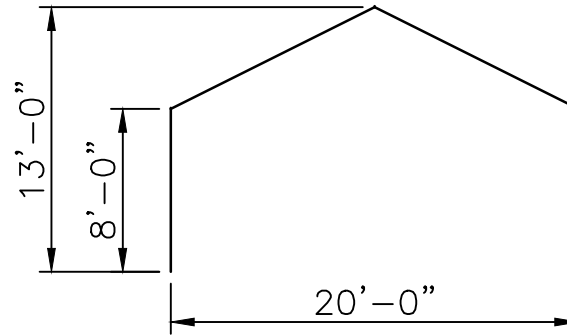

Frame End View