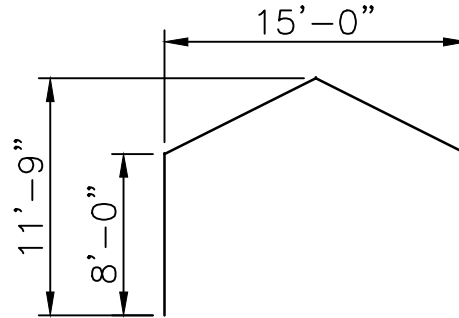

Frame End View