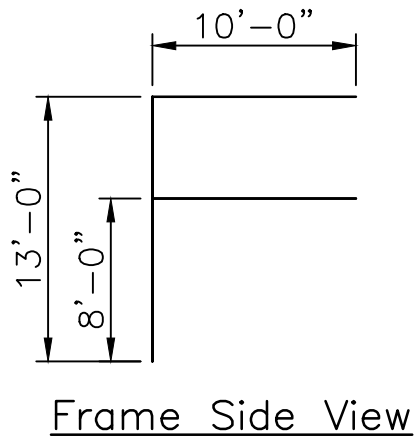

QTY	SIZE	ITEM#	PART	COLOR
1		15683	Ridge Top Tee	
2		15686	Side Tee w/ Eye Bolt	
2		15678	Offset Foot Pad	
4		15566	Pin & Bail	
10		15571	4" R Pin	
2	QT 10'-6"	15202	Rafter	Green
3	QT 9'-4"	15211	Spreader	Blue
2	QT 7'-8"	15209	Leg	Black
2	Ø1/2"	15924	Rope	
2	1"x30"	15224	Double Head Stake	

FMQT 20x 10' MID CPB

**20x 10' Mid Q-Tube Frame
Center Peak Buckle Top**

PROPRIETARY INFORMATION
THE DATA AND DETAILS SHOWN ON THIS PAGE ARE THE
SOLE PROPERTY OF FRED'S TENTS & CANOPIES. IT MAY
NOT BE USED, DISCLOSED, OR DUPLICATED IN ANY WAY.

FRED'S TENTS & CANOPIES

Waterford, NY 12188
www.wemaketents.com • 518.233.8368

DRAWN BY: MO	APP. BY:	APP. BY:	DATE: 11.1.16	LAST REV BY: