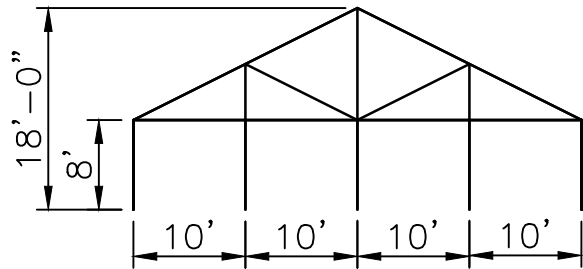

Frame Side View