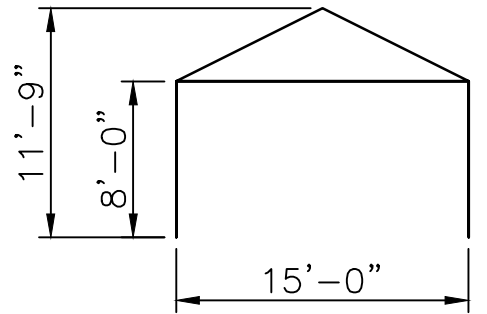

Frame End View