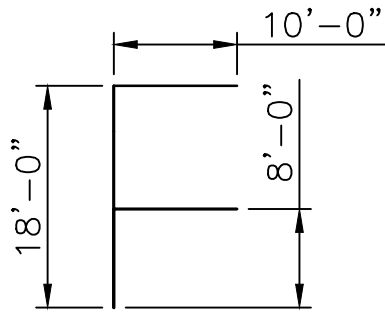

Frame Top View

Frame End View

Frame Side View

Fabric View

QTY	SIZE	ITEM#	PART	COLOR
2		15686	Side Tee w/ Eye Bolt	
1		15683	Ridge Top Tee	
2		15678	Offset Foot Pad	
14		15571	4" R Pin	
2		15566	Pin & Bail	
2	QT 21'-10 1/2"	15207	Rafter	Red
3	QT 9'-4"	15211	Spreader	White
1	Ø2" x 14'-4"	15204	Rafter Fitting Pipe	Red
2	Q-Tube	16886	Rafter Crossbar	
2	QT 7'-8"	15209	Leg	Black
2	Ø1/2"	15924	Rope	
2	1"x42"	15227	Double Head Stake	
4		15920	Cable Clamp	
1	42'	15921	Cable	