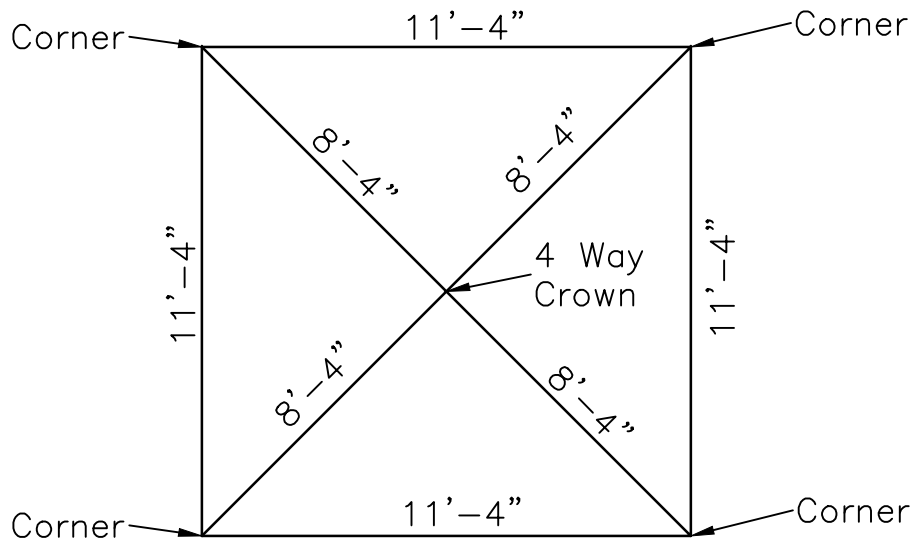

Frame Top View