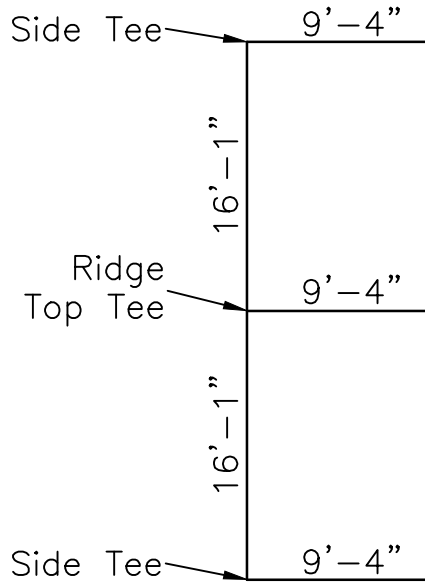

Frame Top View