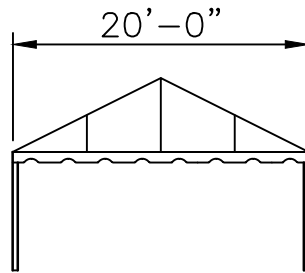

Fabric View

FMQT 20x20 CPB 4 Leg

QTY	SIZE	TYPE/SIZE	PART	COLOR
4		15650	Corner w/ Eye Bolt	
1		15639	4 Way Crown	
4		15678	Offset Foot Pad	
8		15566	Pin & Bail	
16		15571	4" R Pin	
4	QT 14'-4"	15204	Hip Rafter	Red
4	QT 19'-4"	15206	Spreader	Blue
4	QT 7'-8"	15209	Leg	Black
8	Ø1/2"	15924	Rope	
8	1"x30"	15224	Double Head Stake	

20 x 20 Q-Tube Frame Tent
Center Peak Buckle Top

PROPRIETARY INFORMATION
THE DATA AND DETAILS SHOWN ON THIS PAGE ARE THE
SOLE PROPERTY OF FRED'S TENTS & CANOPIES. IT MAY
NOT BE USED, DISCLOSED, OR DUPLICATED IN ANY WAY.

FRED'S TENTS & CANOPIES

Waterford, NY 12188

www.wemaketents.com • 518.233.8368

DRAWN BY: OK

APP. BY:

APP. BY:

DATE: 1.22.09

LAST REV BY: