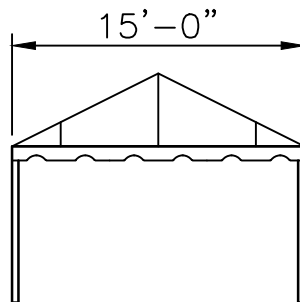

Fabric View

QTY	SIZE	TYPE/SIZE	PART	COLOR
4		15650	Corner w/ Eye Bolt	
1		15639	4 Way Crown	
4		15678	Offset Foot Pad	
8		15566	Pin & Bail	
16		15571	4" R Pin	
4	QT 10'-6"	15202	Hip Rafter	Green
4	QT 14'-4"	15204	Spreader	Red
4	QT 7'-8"	15209	Leg	Black
4	Ø3/8"	15933	Rope	
4	1"x30"	15224	Double Head Stake	

FMQT 15x15 CPB

**15x15 Q-Tube Frame Tent
Center Peak Buckle Top**

PROPRIETARY INFORMATION
THE DATA AND DETAILS SHOWN ON THIS PAGE ARE THE SOLE PROPERTY OF FRED'S TENTS & CANOPIES. IT MAY NOT BE USED, DISCLOSED, OR DUPLICATED IN ANY WAY.

FRED'S TENTS & CANOPIES

Waterford, NY 12188
www.wemaketents.com • 518.233.8368

DRAWN BY: OK	APP. BY:	APP. BY:	DATE: 12.21.09	LAST REV BY: