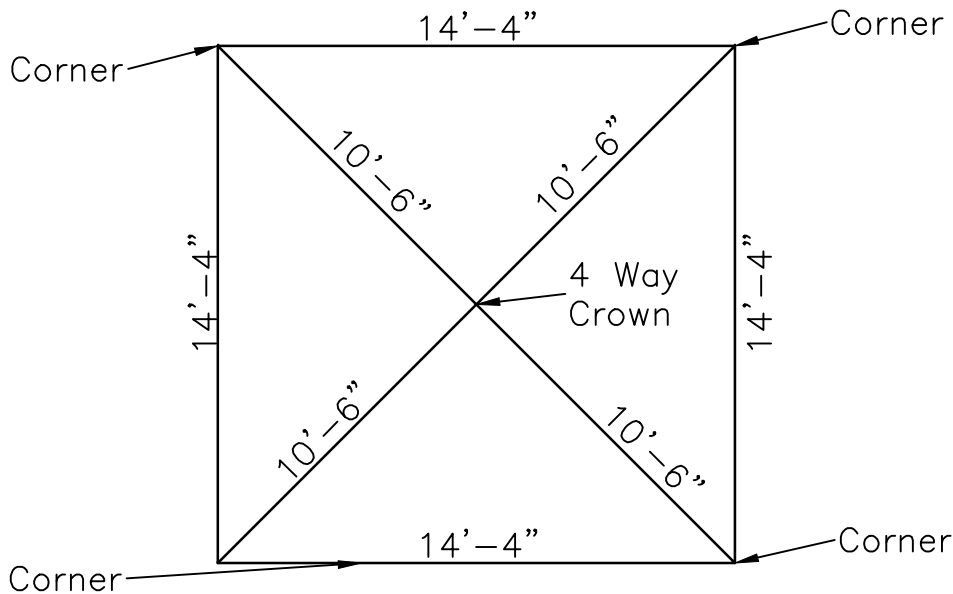

Frame Top View