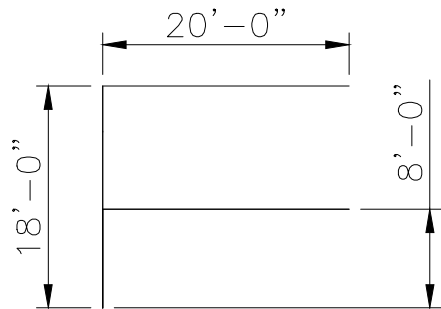

Frame Side View