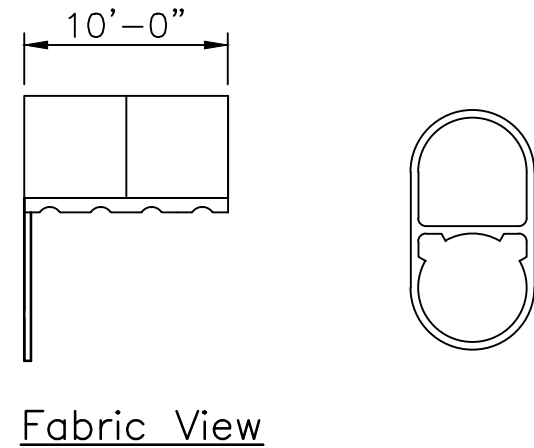

QTY	SIZE	ITEM#	PART	COLOR
1		15683	Ridge Top Tee	
2		15686	Side Tee w/ Eye Bolt	
2		15678	Offset Foot Pad	
4		15566	Pin & Bail	
10		15571	4" R Pin	
2	QT 10'-6"	15202	Rafter	Green
3	QT 9'-4"	15211	Spreader	Blue
2	QT 7'-8"	15209	Leg	Black
2	Ø1/2"	15924	Rope	
2	1"x30"	15224	Double Head Stake	

FMQT 20x 10' MID CPB

**20x 10' Mid Q-Tube Frame
Center Peak Buckle Top**

PROPRIETARY INFORMATION
THE DATA AND DETAILS SHOWN ON THIS PAGE ARE THE
SOLE PROPERTY OF FRED'S TENTS & CANOPIES. IT MAY
NOT BE USED, DISCLOSED, OR DUPLICATED IN ANY WAY.

FRED'S TENTS & CANOPIES

Waterford, NY 12188
www.wemaketents.com • 518.233.8368

DRAWN BY: MO	APP. BY:	APP. BY:	DATE: 11.1.16	LAST REV BY: