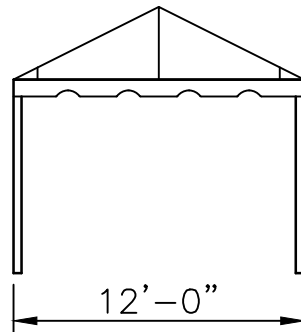

Fabric View

QTY	SIZE	ITEM#	PART	COLOR
4		15650	Corner w/ Eye Bolt	
1		15639	4 Way Crown	
4		15678	Offset Foot Pad	
8		15566	Pin & Bail	
16		15571	4" R Pin	
4	QT 8'-4"	15210	Hip Rafter	Green
4	QT 11'-4"	15203	Spreader	White
4	QT 7'-8"	15209	Leg	Black
4	Ø3/8"	15933	Rope	
4	1"x30"	15224	Double Head Stake	

FMQT 12x12 CPB

**12 x 12 Q-Tube Frame Tent
Center Peak Buckle Top**

PROPRIETARY INFORMATION

THE DATA AND DETAILS SHOWN ON THIS PAGE ARE THE SOLE PROPERTY OF FRED'S TENTS & CANOPIES. IT MAY NOT BE USED, DISCLOSED, OR DUPLICATED IN ANY WAY.

FRED'S TENTS & CANOPIES

Waterford, NY 12188

www.wemaketents.com • 518.233.8368

DRAWN BY: OK

APP. BY:

APP. BY:

DATE: 1.16.09

LAST REV BY: