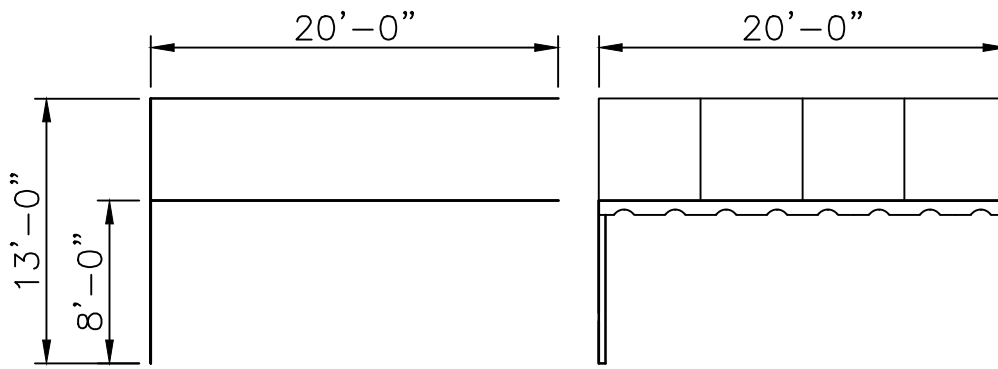

Frame Side View

Fabric View

QTY	SIZE	ITEM#	PART	COLOR
1		15683	Ridge Top Tee	
2		15686	Side Tee w/ Eye Bolt	
2		15678	Offset Foot Pad	
4		15566	Pin & Bail	
10		15571	4" R Pin	
2	QT 10'-6"	15202	Rafter	Green
3	QT 19'-4"	15206	Spreader	Blue
2	QT 7'-8"	15209	Leg	Black
2	Ø1/2"	15924	Rope	
2	1"x30"	15224	Double Head Stake	

FMQT 20x 20' MID CPB

**20x 20' Mid Q-Tube Frame
Center Peak Buckle Top**

PROPRIETARY INFORMATION
THE DATA AND DETAILS SHOWN ON THIS PAGE ARE THE
SOLE PROPERTY OF FRED'S TENTS & CANOPIES. IT MAY
NOT BE USED, DISCLOSED, OR DUPLICATED IN ANY WAY.

FRED'S TENTS & CANOPIES

Waterford, NY 12188

www.wemaketents.com • 518.233.8368

DRAWN BY: OK	APP. BY:	APP. BY:	DATE: 1.22.09	LAST REV BY: