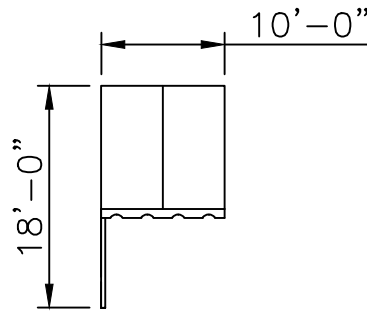

Frame Top View

Frame End View

Frame Side View

Fabric View

QTY	SIZE	ITEM#	PART	COLOR
2		15686	Side Tee w/ Eye Bolt	
1		15683	Ridge Top Tee	
2		15678	Offset Foot Pad	
14		15571	4" R Pin	
2		15566	Pin & Bail	
2	QT 21'-10 1/2"	15207	Rafter	Red
3	QT 9'-4"	15211	Spreader	White
1	Ø2" x 14'-4"	15204	Rafter Fitting Pipe	Red
2	Q-Tube	16886	Rafter Crossbar	
2	QT 7'-8"	15209	Leg	Black
2	Ø1/2"	15924	Rope	
2	1"x42"	15227	Double Head Stake	
4		15920	Cable Clamp	
1	42'	15921	Cable	