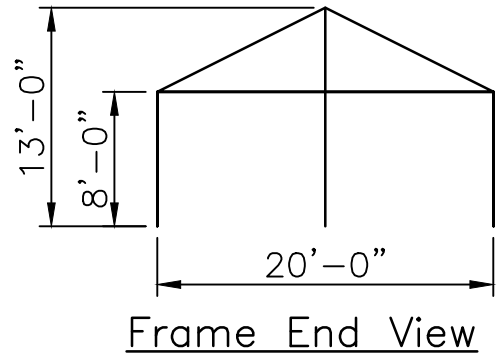

QTY	SIZE	ITEM#	PART	COLOR
4		15650	Corner w/ Eye Bolt	
1		15645	8 Way Crown	
4		15686	Side Tee w/ Eye Bolt	
8		15678	Offset Foot Pad	
16		15566	Pin & Bail	
32		15571	4" R Pin	
4	QT 14'-4"	15204	Hip Rafter	Red
4	QT 10'-6"	15202	Rafter	
8	QT 9'-4"	15211	Spreader	Blue
8	QT 7'-8"	15209	Leg	Black
8	Ø1/2"	15924	Rope	
8	1"x30"	15224	Double Head Stake	

FMQT 20x20 CPB 8 Leg

20 x 20 Q-Tube Frame Tent
Center Peak Buckle Top

PROPRIETARY INFORMATION
THE DATA AND DETAILS SHOWN ON THIS PAGE ARE THE
SOLE PROPERTY OF FRED'S TENTS & CANOPIES. IT MAY
NOT BE USED, DISCLOSED, OR DUPLICATED IN ANY WAY.

FRED'S TENTS & CANOPIES
Waterford, NY 12188
www.wemaketents.com • 518.233.8368

DRAWN BY: OK	APP. BY:	APP. BY:	DATE: 1.22.09	LAST REV BY: