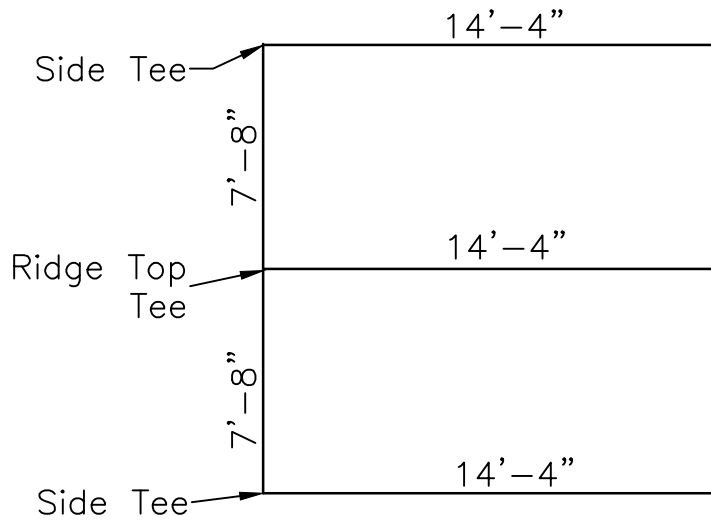

Frame Top View