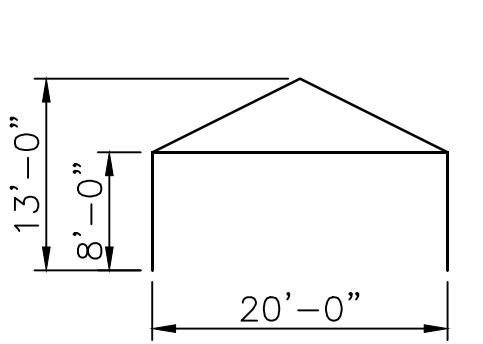

Frame Side View