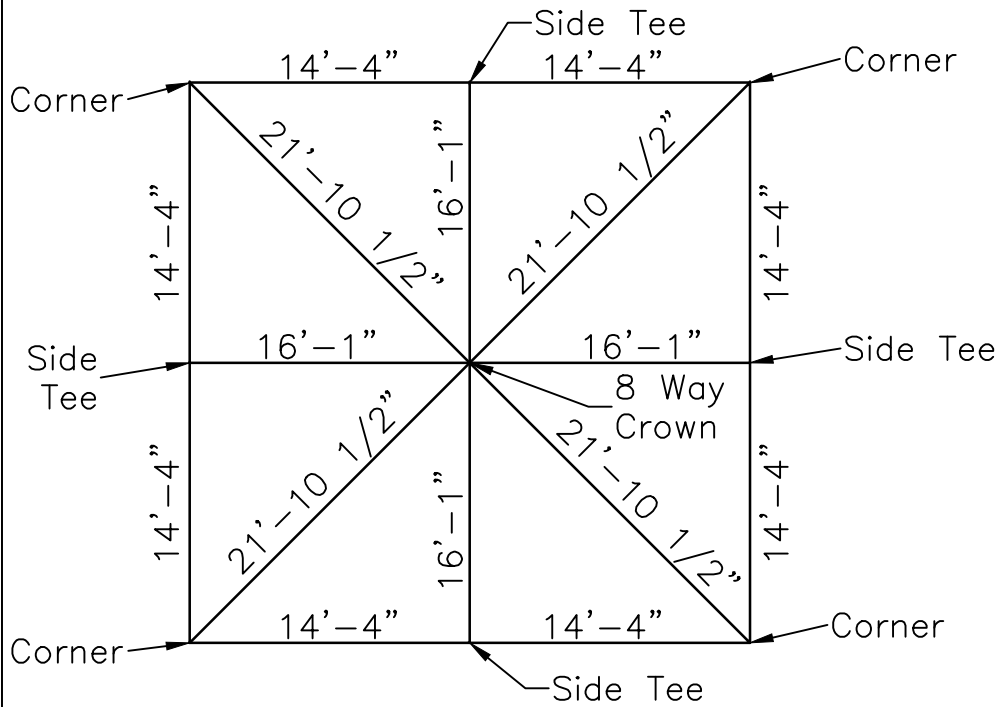

ITEM # 14367

Frame Top View