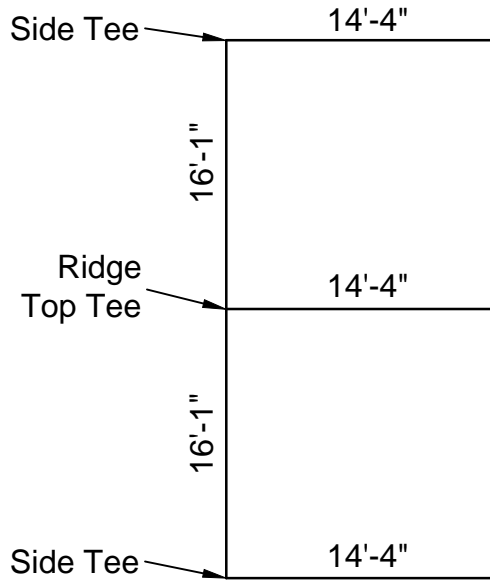

Frame Top View