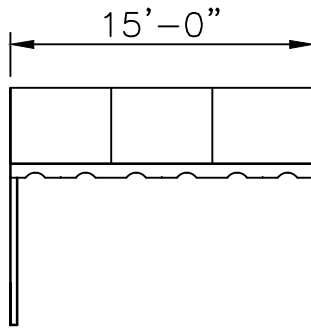

Fabric View

QTY	SIZE	ITEM#	PART	COLOR
1		15683	Ridge Top Tee	
2		15686	Side Tee w/ Eye Bolt	
2		15678	Offset Foot Pad	
4		15566	Pin & Bail	
10		15571	4" R Pin	
2	QT 7'-8"	15209	Rafter	Black
3	QT 14'-4"	15204	Spreader	Red
2	QT 7'-8"	15209	Leg	Black
2	Ø3/8"	15933	Rope	
2	1"x30"	15224	Double Head Stake	

FMQT 15x 15' MID CPB

15x 15' Mid Q-Tube Frame
Center Peak Buckle Top

PROPRIETARY INFORMATION
THE DATA AND DETAILS SHOWN ON THIS PAGE ARE THE
SOLE PROPERTY OF FRED'S TENTS & CANOPIES. IT MAY
NOT BE USED, DISCLOSED, OR DUPLICATED IN ANY WAY.

FRED'S TENTS & CANOPIES

Waterford, NY 12188

www.wemaketents.com • 518.233.8368

DRAWN
BY: OK

APP.
BY:

APP.
BY:

DATE: 12.21.09

LAST
REV
BY: