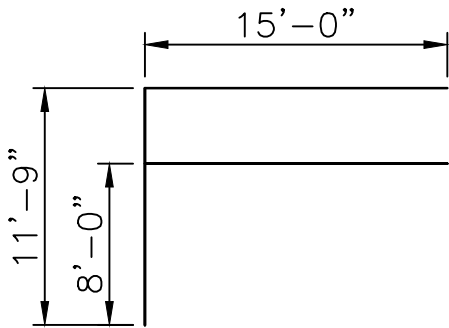

Frame Side View