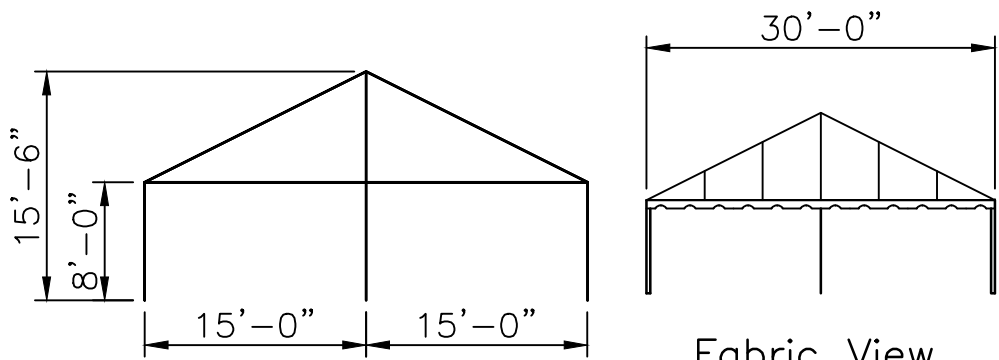

Frame Side View

Fabric View

QTY	SIZE	ITEM#	PART	COLOR
4	0	15650	Corner w/ Eye Bolt	
1	0	15645	8 Way Crown	
4	0	15686	Side Tee w/ Eye Bolt	
8	0	15678	Offset Foot Pad	
16	0	15566	Pin & Bails	
32	0	15571	4" R Pin	
4	QT 21'-10 1/2"	15207	Hip Rafter	Red
4	QT 16'-1"	15205	Rafter	Green
8	QT 14'-4"	15204	Spreader	Red
8	QT 7'-8"	15209	Leg	Black
12	Ø1/2"	15924	Rope	
12	1"x42"	15227	Double Head Stake	

FMQT 30x30 CPB

30 x 30 Q-Tube Frame Tent
Center Peak Buckle Top

PROPRIETARY INFORMATION
THE DATA AND DETAILS SHOWN ON THIS PAGE ARE THE
SOLE PROPERTY OF FRED'S TENTS & CANOPIES. IT MAY
NOT BE USED, DISCLOSED, OR DUPLICATED IN ANY WAY.

FRED'S TENTS & CANOPIES

Waterford, NY 12188
www.wemaketents.com • 518.233.8368

DRAWN BY: OK	APP. BY: TV	APP. BY:	DATE: 1.22.09	LAST REV BY: