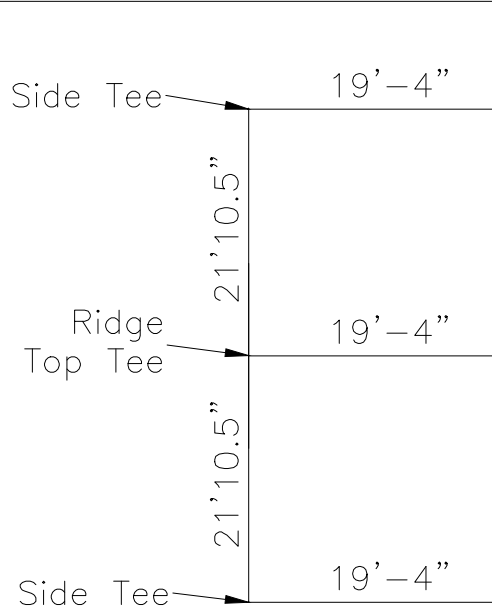

ITEM# 14369

Frame Top View