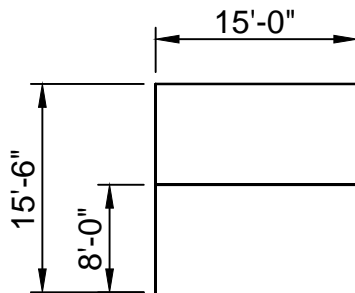

Frame Side View