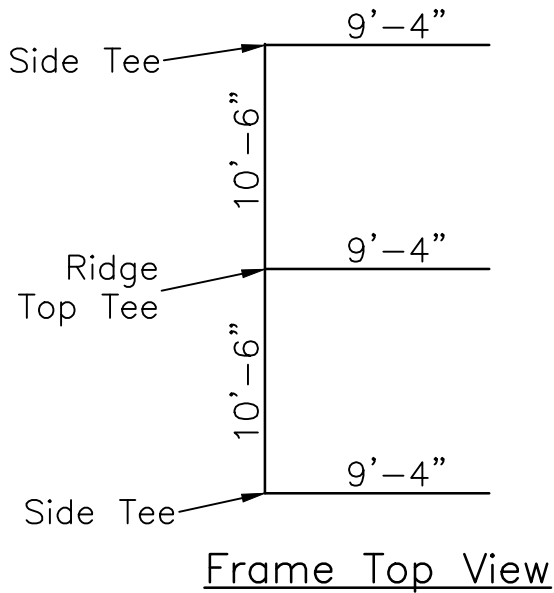

QTY	SIZE	ITEM#	PART	COLOR
1		15683	Ridge Top Tee	
2		15686	Side Tee w/ Eye Bolt	
2		15678	Offset Foot Pad	
4		15566	Pin & Bail	
10		15571	4" R Pin	
2	QT 10'-6"	15202	Rafter	Green
3	QT 9'-4"	15211	Spreader	Blue
2	QT 7'-8"	15209	Leg	Black
2	Ø1/2"	15924	Rope	
2	1"x30"	15224	Double Head Stake	

FMQT 20x 10' MID CPB

**20x 10' Mid Q-Tube Frame
Center Peak Buckle Top**

PROPRIETARY INFORMATION
THE DATA AND DETAILS SHOWN ON THIS PAGE ARE THE
SOLE PROPERTY OF FRED'S TENTS & CANOPIES. IT MAY
NOT BE USED, DISCLOSED, OR DUPLICATED IN ANY WAY.

FRED'S TENTS & CANOPIES

Waterford, NY 12188
www.wemaketents.com • 518.233.8368

DRAWN BY: MO	APP. BY:	APP. BY:	DATE: 11.1.16	LAST REV BY: