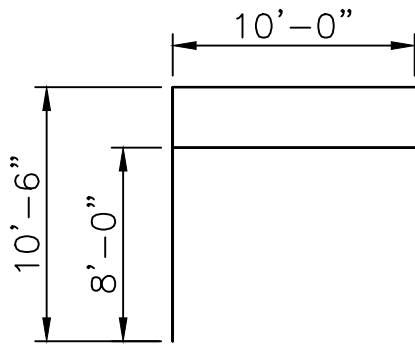

Frame Side View