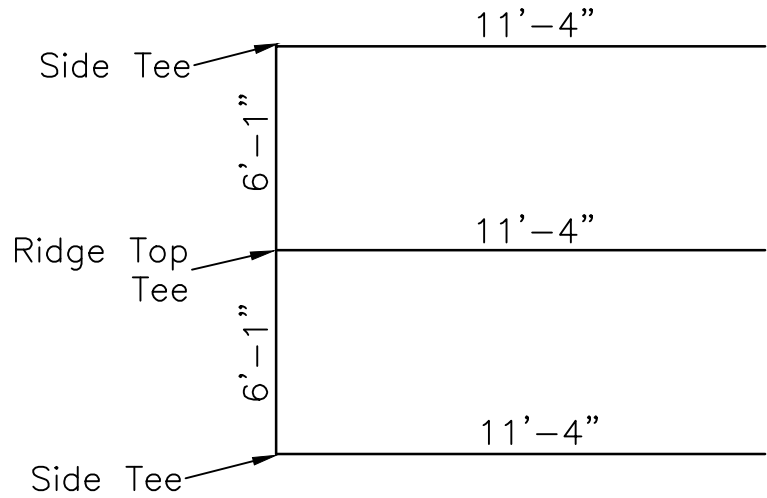

ITEM # 14356

Frame Top View