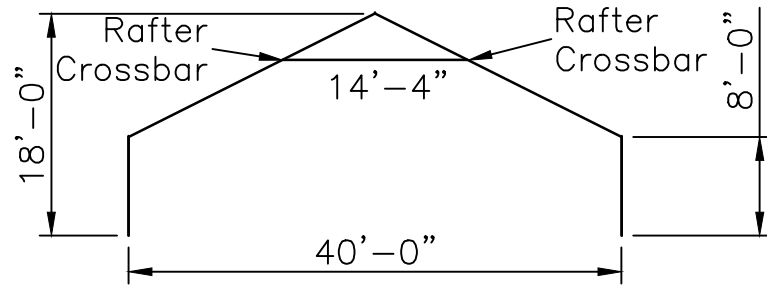

Frame End View