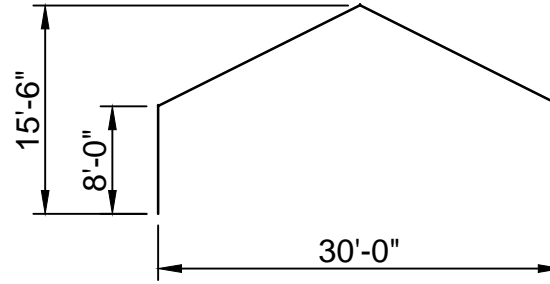

Frame Side View