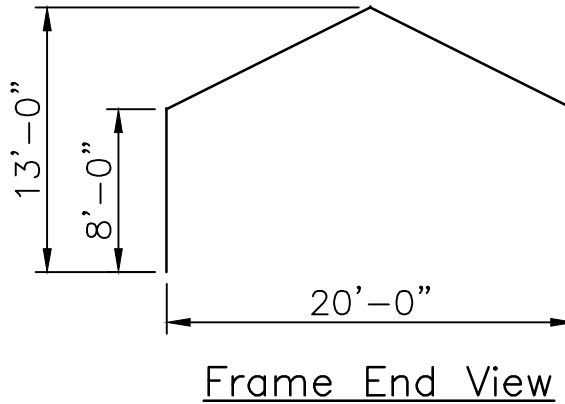

QTY	SIZE	ITEM#	PART	COLOR
1		15683	Ridge Top Tee	
2		15686	Side Tee w/ Eye Bolt	
2		15678	Offset Foot Pad	
4		15566	Pin & Bail	
10		15571	4" R Pin	
2	QT 10'-6"	15202	Rafter	Green
3	QT 9'-4"	15211	Spreader	Blue
2	QT 7'-8"	15209	Leg	Black
2	Ø1/2"	15924	Rope	
2	1"x30"	15224	Double Head Stake	

FMQT 20x 10' MID CPB

**20x 10' Mid Q-Tube Frame
Center Peak Buckle Top**

PROPRIETARY INFORMATION
THE DATA AND DETAILS SHOWN ON THIS PAGE ARE THE
SOLE PROPERTY OF FRED'S TENTS & CANOPIES. IT MAY
NOT BE USED, DISCLOSED, OR DUPLICATED IN ANY WAY.

FRED'S TENTS & CANOPIES

Waterford, NY 12188
www.wemaketents.com • 518.233.8368

DRAWN BY: MO	APP. BY:	APP. BY:	DATE: 11.1.16	LAST REV BY: