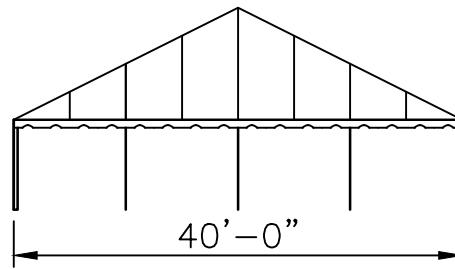

Fabric View

QTY	SIZE	ITEM#	PART	COLOR
4		15650	Corner w/ Eye Bolt	
1		15645	8 Way Crown	
8		15686	Side Tee w/ Eye Bolt	
4		15643	6 Way Side Tee	
4		15642	6 Way Hip Joint	
16		15678	Offset Foot Pad	
32		15566	Pin & Bails	
88		15571	4" R Pin	
4	QT 21'-10 1/2"	15207	Hip Rafter	Red
8	QT 10'-6"	15202	Rafter	Green
16	QT 14'-4"	15204	Spreader	Red
16	QT 9'-4"	15211	Spreader	White
16	QT 7'-8"	15209	Leg	Black
20	Ø1/2"	15924	Rope	
20	1"x42"	15227	Double Head Stake	
4		15920	Cable Clamp	
1	42'-0"	15921	Cable	

FMQT 40x40 CPB

40 x 40 Q-Tube Frame Tent
Center Peak Buckle Top

PROPRIETARY INFORMATION
THE DATA AND DETAILS SHOWN ON THIS PAGE ARE THE
SOLE PROPERTY OF FRED'S TENTS & CANOPIES. IT MAY
NOT BE USED, DISCLOSED, OR DUPLICATED IN ANY WAY.

FRED'S TENTS & CANOPIES

Waterford, NY 12188
www.wemaketents.com • 518.233.8368

DRAWN BY: OK	APP. BY: TV	APP. BY:	DATE: 1.22.09	LAST REV BY: