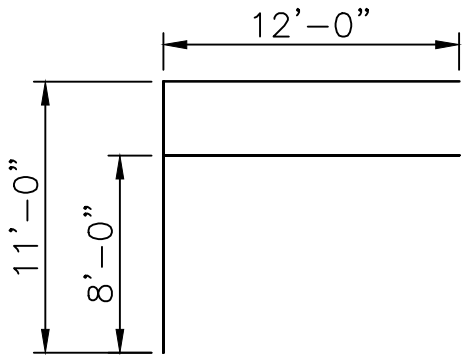

Frame Side View