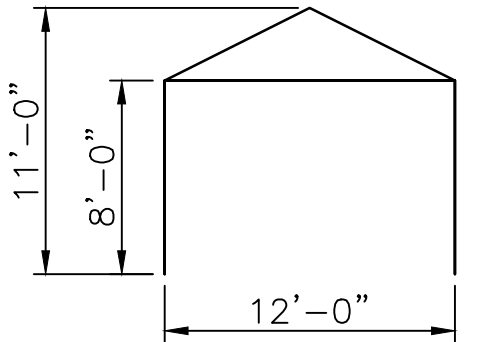

Frame Side View