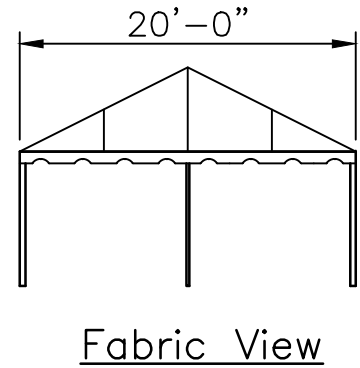

QTY	SIZE	ITEM#	PART	COLOR
4		15650	Corner w/ Eye Bolt	
1		15645	8 Way Crown	
4		15686	Side Tee w/ Eye Bolt	
8		15678	Offset Foot Pad	
16		15566	Pin & Bail	
32		15571	4" R Pin	
4	QT 14'-4"	15204	Hip Rafter	Red
4	QT 10'-6"	15202	Rafter	
8	QT 9'-4"	15211	Spreader	Blue
8	QT 7'-8"	15209	Leg	Black
8	Ø1/2"	15924	Rope	
8	1"x30"	15224	Double Head Stake	

FMQT 20x20 CPB 8 Leg

20 x 20 Q-Tube Frame Tent
Center Peak Buckle Top

PROPRIETARY INFORMATION
THE DATA AND DETAILS SHOWN ON THIS PAGE ARE THE
SOLE PROPERTY OF FRED'S TENTS & CANOPIES. IT MAY
NOT BE USED, DISCLOSED, OR DUPLICATED IN ANY WAY.

FRED'S TENTS & CANOPIES
Waterford, NY 12188
www.wemaketents.com • 518.233.8368

DRAWN BY: OK	APP. BY:	APP. BY:	DATE: 1.22.09	LAST REV BY: