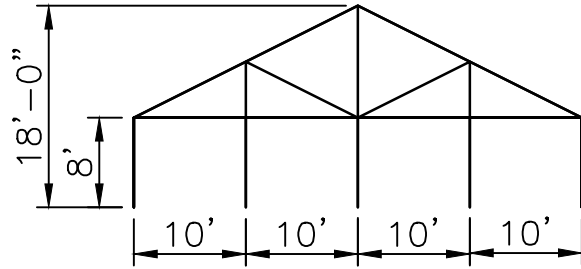

Frame End View