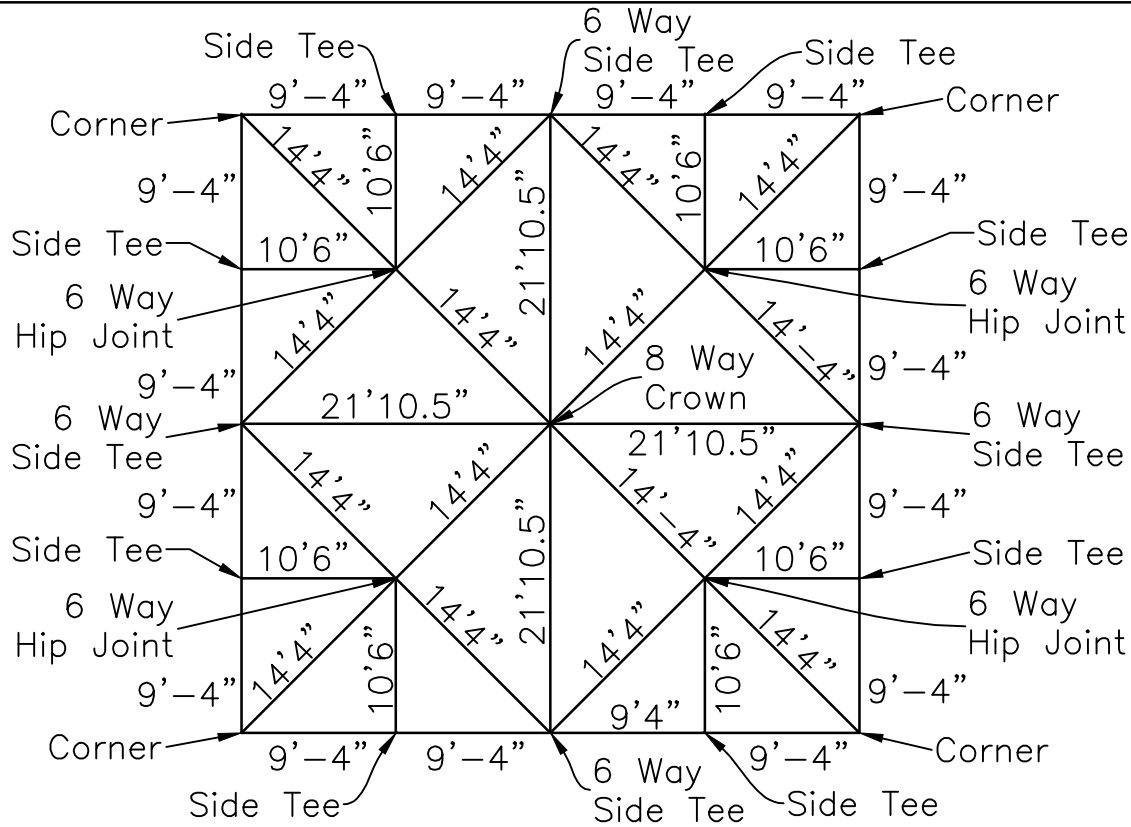

Frame Top View