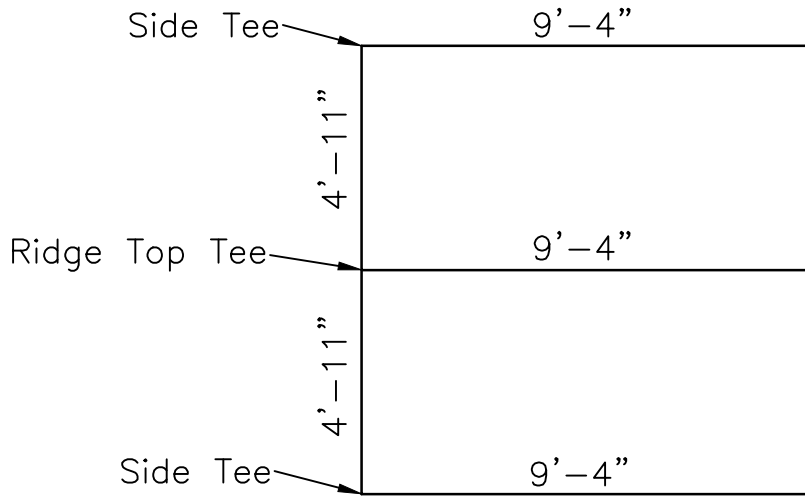

Frame Top View