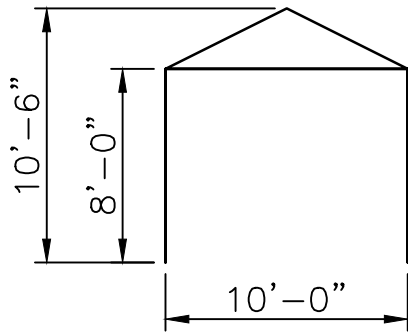

Frame Top View

Frame Side View

Frame Side View

Fabric View

QTY	SIZE	ITEM#	PART	COLOR
4		15650	Corner w/ Eye Bolt	
1		15639	4 Way Crown	
4		15678	Offset Foot Pad	
8		15566	Pin & Bail-2	
16		15571	4" R Pin	
4	QT 6'-10"	23069	Hip Rafter	Green
4	QT 9'-4"	15211	Spreader	White
4	QT 7'-8"	15209	Leg	Black
4	Ø3/8"	15933	Rope	
4	1"x30"	15224	Double Head Stake	

FMQT 10x10 CPB

10 x 10 Q-Tube Frame Tent  
Center Peak Buckle Top

PROPRIETARY INFORMATION  
THE DATA AND DETAILS SHOWN ON THIS PAGE ARE THE  
SOLE PROPERTY OF FRED'S TENTS & CANOPIES. IT MAY  
NOT BE USED, DISCLOSED, OR DUPLICATED IN ANY WAY.