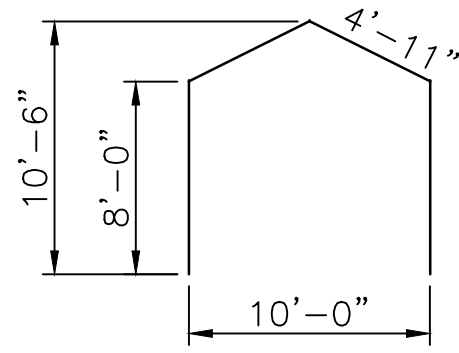

Frame End View