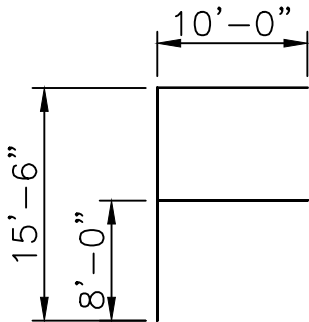

Frame Side View