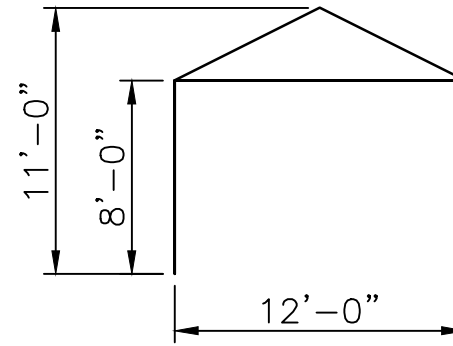

Frame End View