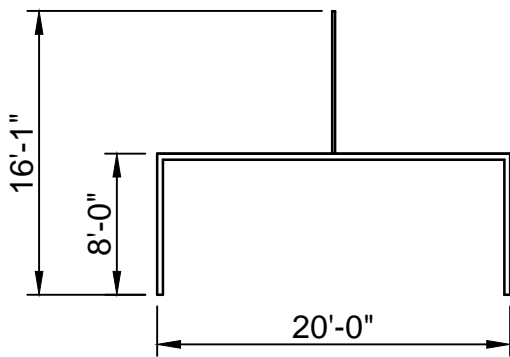

Frame Side View