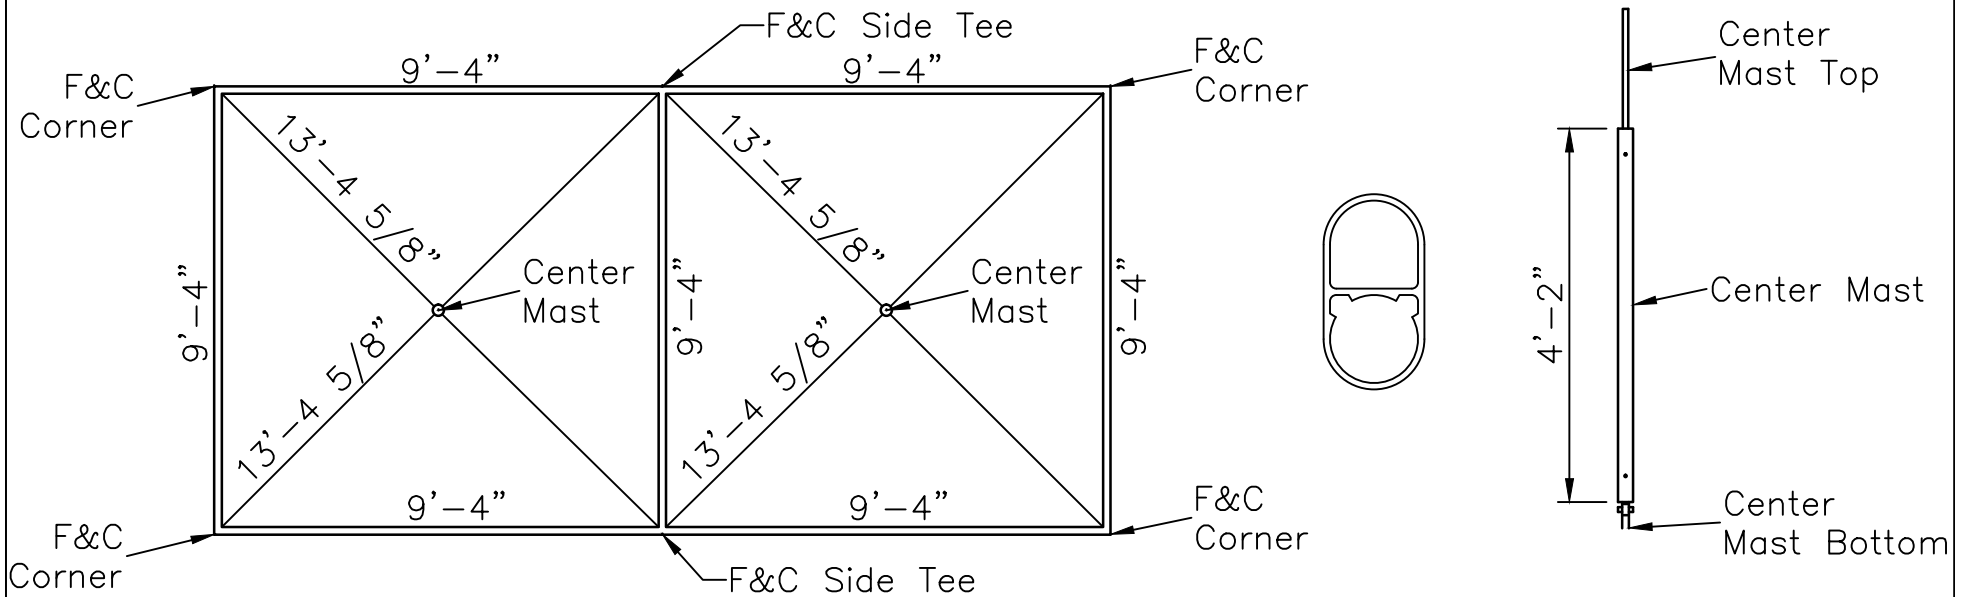

ITEM # 14616

Frame Top View