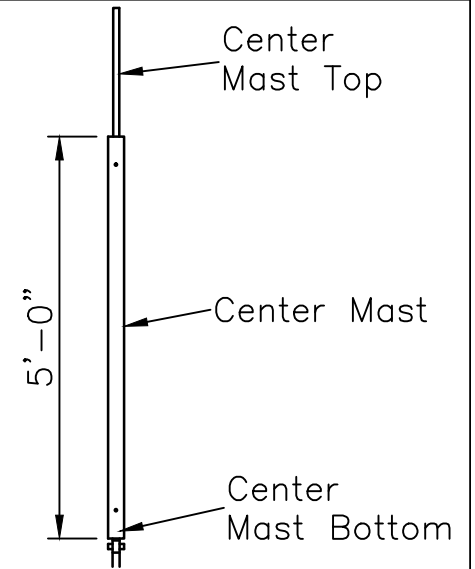

FRED'S TENTS & CANOPIES

Waterford, NY 12188  
www.wemaketents.com • 518.233.8368

DRAWN BY:	APP. BY:	APP. BY:	DATE:	LAST REV BY:
	OK	TV	1.9.09	

ASSEMBLY DWG.

Frame Top View

Frame Side View

Fabric View

QTY	SIZE	ITEM#	PART	COLOR
4		18090	F&C Corner	
4		15689	Tension Foot Pad	
1		15692	Center Mast Top	
1		15691	Center Mast Bottom	
4		14861	Tension Ratchet	
2		15566	Pin & Bail	
16		15571	4" R Pin	
2	16'-2 1/4"	17629	1/4" Steel Cable	Red
1	Ø2" x 5'-0"	19798	Center Mast	Yellow
4	QT 11'-4"	15203	Spreader	White
4	QT 7'-8"	15209	Leg	Black
4	Ø3/8"	15933	Rope	
4	1"x30"	15224	Double Head Stake	
1		16023	Corner Fabric Tool	