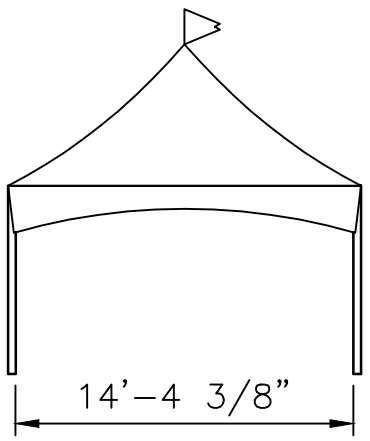

Fabric View