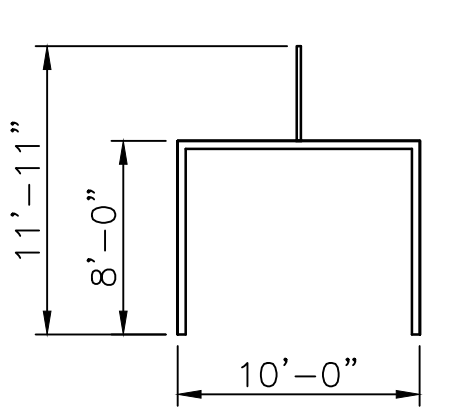

Frame Top View

Frame Side View

Fabric View

QTY	SIZE	ITEM#	PART	COLOR
4		18090	F&C Corner	
4		15689	Tension Foot Pad	
1		15692	Center Mast Top	
1		15691	Center Mast Bottom	
4		14861	Tension Ratchet	
2		15566	Pin & Bail	
16		15571	R Pin	
2	13'-4 5/8"	14579	1/4" Steel Cable	Blue
1	Ø2" x 4'-2"	15157	Center Mast	Yellow
4	QT 9'-4"	15211	Spreader	White
4	QT 7'-8"	15209	Leg	Black
4	Ø3/8"	18641	Rope	
4	1"x30"	15224	Double Head Stake	
1		16023	Corner Fabric Tool	