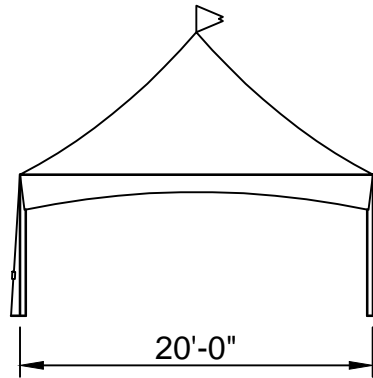

Frame Top View

Frame Side View

Fabric View

QTY	SIZE	ITEM#	PART	COLOR
4		18090	F&C Corner w/ Eye Bolt	
4		15689	Tension Foot Pad	
1		15692	Center Mast Top	
1		15691	Center Mast Bottom	
4		14861	Tension Ratchet	
2		15566	Pin & Bail	
16		15571	4" R Pin	
2	27'-5 1/2"	14582	1/4" Steel Cable	Yellow
1	Ø2" x 8'-4"	15173	Center Mast	Yellow
4	QT 19'-4"	15206	Spreader	Blue
4	QT 7'-8"	15209	Leg	Black
4	Ø1/2"	15924	Rope	
8	1"x30"	15224	Double Head Stake	
4		14866	U-Ratchet	
1		16023	Corner Fabric Tool	