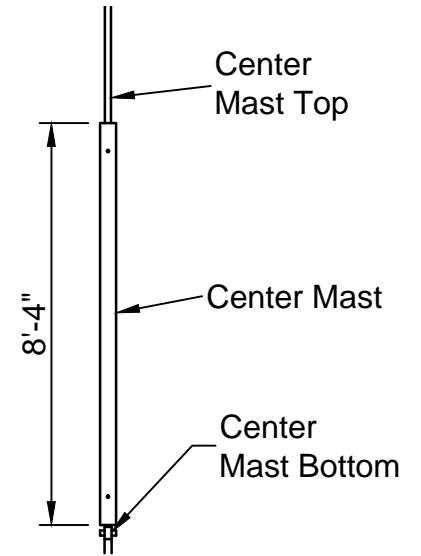

Frame Top View

Frame Side View

Fabric View

QTY	SIZE	ITEM#	PART	COLOR
4		18090	F&C Corner w/ Eye Bolt	
4		15689	Tension Foot Pad	
1		15692	Center Mast Top	
1		15691	Center Mast Bottom	
4		14861	Tension Ratchet	
2		15566	Pin & Bail	
16		15571	4" R Pin	
2	27'-5 1/2"	14582	1/4" Steel Cable	Yellow
1	Ø2" x 8'-4"	15173	Center Mast	Yellow
4	QT 19'-4"	15206	Spreader	Blue
4	QT 7'-8"	15209	Leg	Black
4	Ø1/2"	15924	Rope	
8	1"x30"	15224	Double Head Stake	
4		14866	U-Ratchet	
1		16023	Corner Fabric Tool	