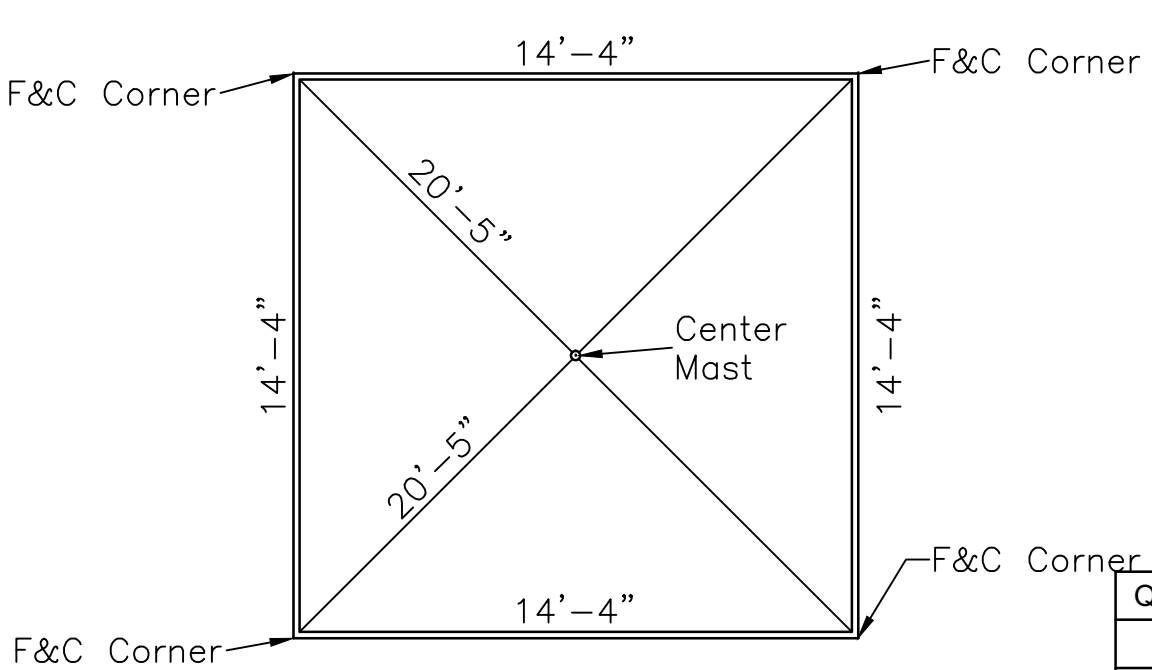

ITEM # 14621

Frame Top View