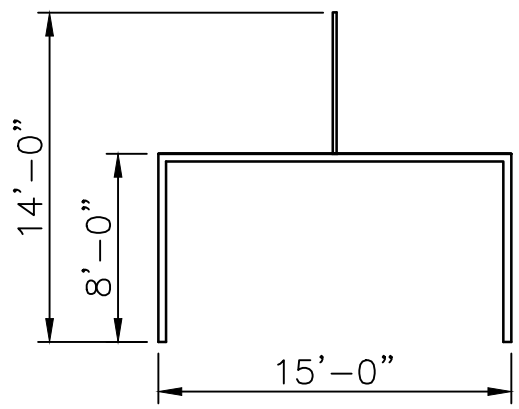

ITEM # 14621

Frame Top View

Frame Side View

Fabric View

QTY	SIZE	ITEM#	PART	COLOR
4		18090	F&C Corner	
4		15689	Tension Foot Pad	
1		15692	Center Mast Top	
1		15691	Center Mast Bottom	
4		14861	Tension Ratchet	
2		15566	Pin & Bail	
16		15571	4" R Pin	
2	20'-5"	17630	1/4" Steel Cable	Green
1	Ø2" x 6'-3"	15164	Center Mast	Yellow
4	QT 14'-4"	15204	Spreader	Red
4	QT 7'-8"	15209	Leg	Black
4	Ø3/8"	15933	Rope	
4	1"x30"	15224	Double Head Stake	
1		16023	Corner Fabric Tool	