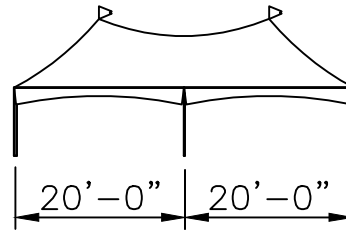

Fabric View

FQT 20x40 F&C

QTY	SIZE	ITEM#	PART	COLOR
4		15693-E	F&C Corner Double w/EB	
2		15694-E	F&C Side Tee Dbl w/EB	
6		15689	Tension Foot Pad	
2		15692	Center Mast Top	
2		15691	Center Mast Bottom	
6		14861	Tension Ratchet	
6		14866	U-Ratchet	
4		15566	Pin & Bail	
26		15571	4" R Pin	
4	27'-5 1/2"	14582	1/4" Steel Cable	Yellow
2	Ø2" x 8'-4"	15173	Center Mast	Yellow
7	QT 19'-4"	15206	Spreader	Blue
6	QT 7'-8"	15209	Leg	Black
10	Ø1/2"	15924	Rope	
10	1"x30"	15224	Double Head Stake	
1		16023	Corner Fabric Tool	

20x40 Frame & Cable Tent
Q-Tube Frame

PROPRIETARY INFORMATION
THE DATA AND DETAILS SHOWN ON THIS PAGE ARE THE
SOLE PROPERTY OF FRED'S TENTS & CANOPIES. IT MAY
NOT BE USED, DISCLOSED, OR DUPLICATED IN ANY WAY.

FRED'S TENTS & CANOPIES

Waterford, NY 12188
www.wemaketents.com • 518.233.8368

DRAWN BY: OK	APP. BY: TV	APP. BY:	DATE: 1.9.09	LAST REV BY:	ASSEMBLY DWG