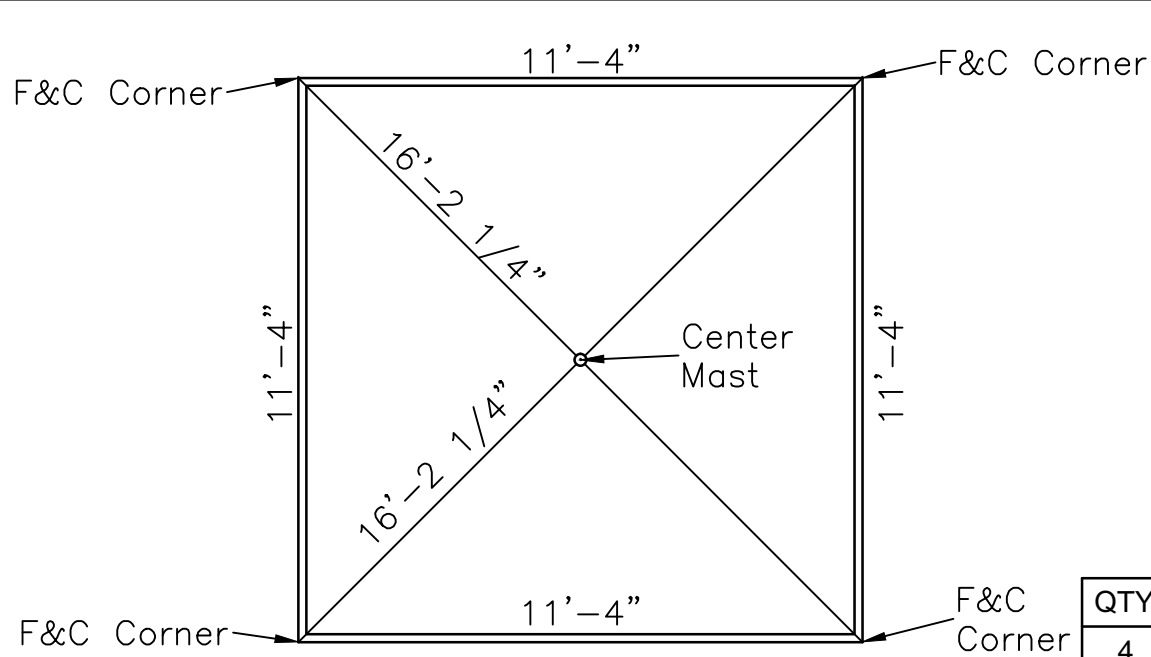

Frame Top View