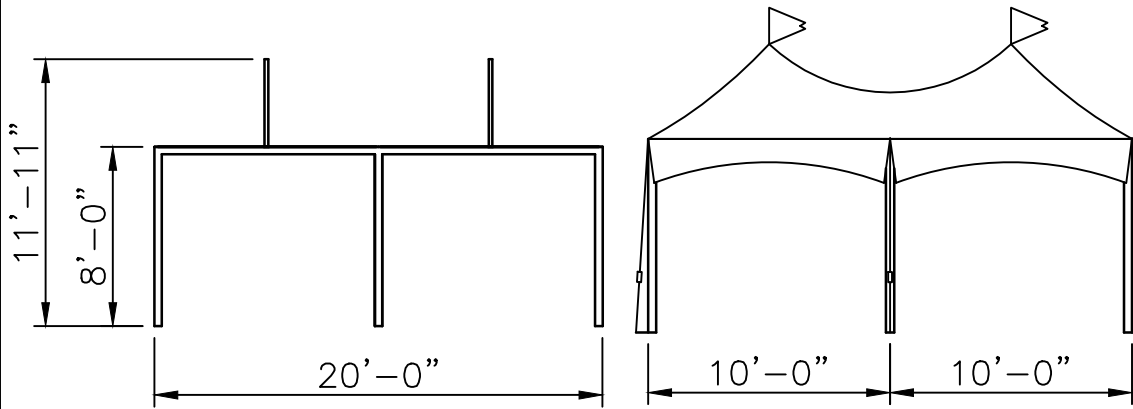

ITEM # 14616

Frame Top View

Frame Side View

Fabric View

QTY	SIZE	ITEM#	PART	COLOR
4		18090	F&C Corner	
2		15695	F&C Side Tee	
6		15689	Tension Foot Pad	
6		14861	Tension Ratchet	
2		15692	Center Mast Top	
2		15691	Center Mast Bottom	
4		15566	Pin & Bail	
26		15571	R Pin	
4	13'-4 5/8"	14579	Steel Cable	Blue
2	Ø2" x 4'-2"	15157	Center Mast	Yellow
7	QT 9'-4"	15211	Spreader	White
6	QT 7'-8"	15209	Leg	Black
6	Ø3/8"	15933	Rope	
12	1"x30"	15224	Double Head Stake	
1		16023	Corner Fabric Tool	