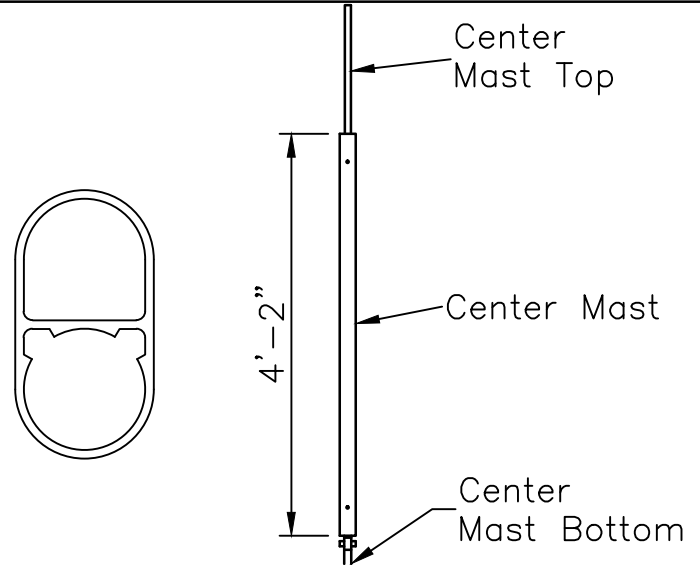

Frame Top View

Frame Side View

Fabric View

QTY	SIZE	ITEM#	PART	COLOR
4		18090	F&C Corner	
4		15689	Tension Foot Pad	
1		15692	Center Mast Top	
1		15691	Center Mast Bottom	
4		14861	Tension Ratchet	
2		15566	Pin & Bail	
16		15571	R Pin	
2	13'-4 5/8"	14579	1/4" Steel Cable	Blue
1	Ø2" x 4'-2"	15157	Center Mast	Yellow
4	QT 9'-4"	15211	Spreader	White
4	QT 7'-8"	15209	Leg	Black
4	Ø3/8"	18641	Rope	
4	1"x30"	15224	Double Head Stake	
1		16023	Corner Fabric Tool	