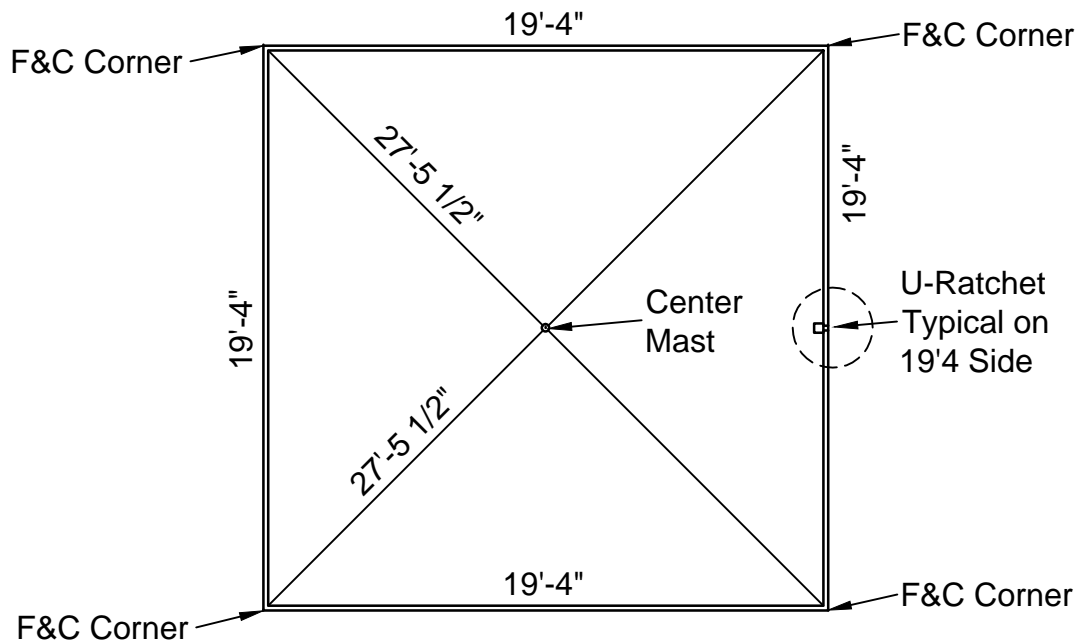

Frame Top View