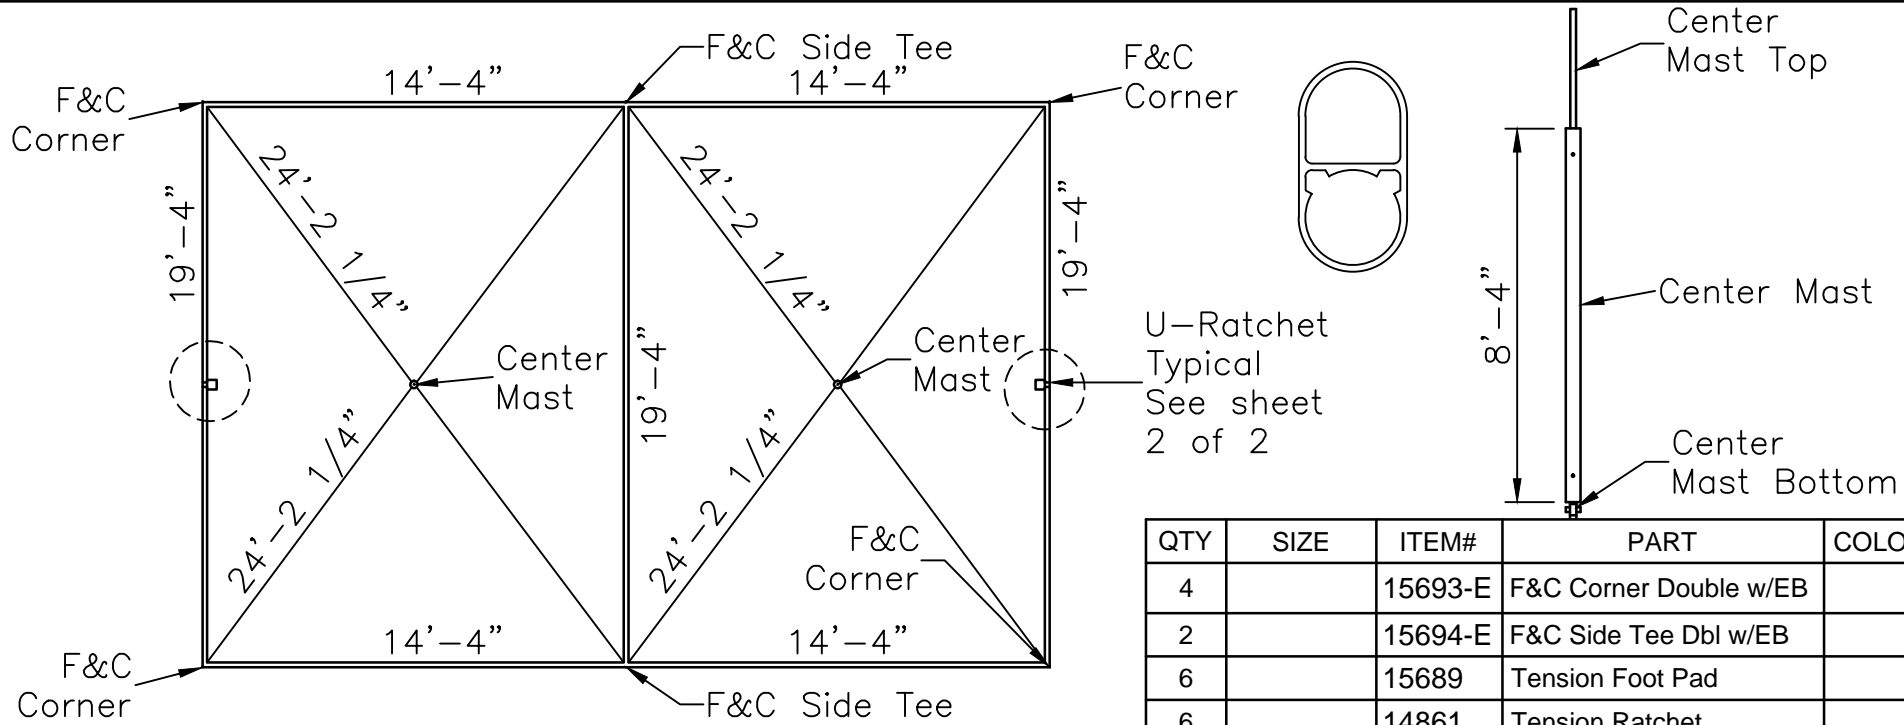

Frame Top View