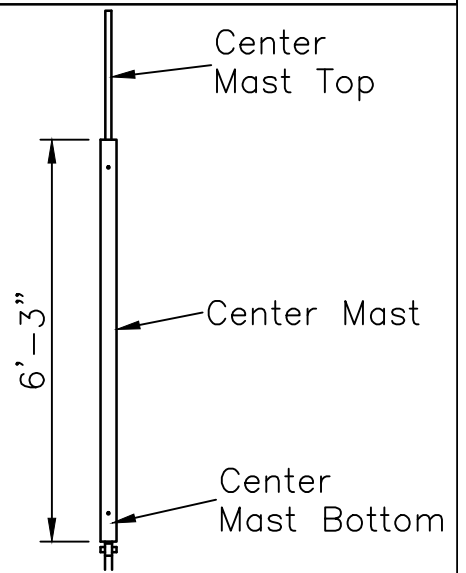

ITEM # 14621

Frame Top View

Frame Side View

Fabric View

QTY	SIZE	ITEM#	PART	COLOR
4		18090	F&C Corner	
4		15689	Tension Foot Pad	
1		15692	Center Mast Top	
1		15691	Center Mast Bottom	
4		14861	Tension Ratchet	
2		15566	Pin & Bail	
16		15571	4" R Pin	
2	20'-5"	17630	1/4" Steel Cable	Green
1	Ø2" x 6'-3"	15164	Center Mast	Yellow
4	QT 14'-4"	15204	Spreader	Red
4	QT 7'-8"	15209	Leg	Black
4	Ø3/8"	15933	Rope	
4	1"x30"	15224	Double Head Stake	
1		16023	Corner Fabric Tool	