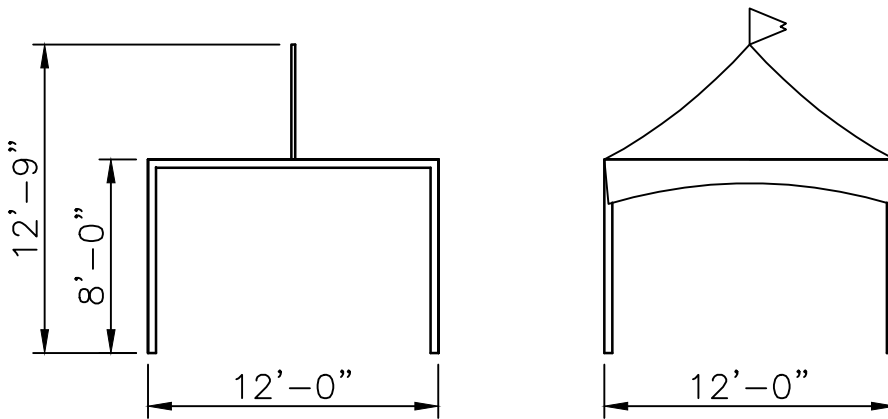

FRED'S TENTS & CANOPIES

Waterford, NY 12188  
www.wemaketents.com • 518.233.8368

DRAWN BY:	APP. BY:	APP. BY:	DATE:	LAST REV BY:
	OK	TV	1.9.09	

ASSEMBLY DWG.

Frame Top View

Frame Side View

Fabric View

QTY	SIZE	ITEM#	PART	COLOR
4		18090	F&C Corner	
4		15689	Tension Foot Pad	
1		15692	Center Mast Top	
1		15691	Center Mast Bottom	
4		14861	Tension Ratchet	
2		15566	Pin & Bail	
16		15571	4" R Pin	
2	16'-2 1/4"	17629	1/4" Steel Cable	Red
1	Ø2" x 5'-0"	19798	Center Mast	Yellow
4	QT 11'-4"	15203	Spreader	White
4	QT 7'-8"	15209	Leg	Black
4	Ø3/8"	15933	Rope	
4	1"x30"	15224	Double Head Stake	
1		16023	Corner Fabric Tool	