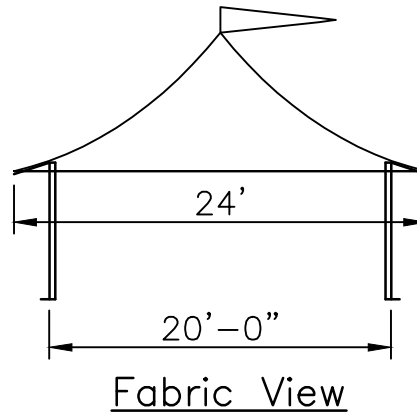

ITEM # 18421

QTY	SIZE	ITEM#	PART	COLOR
4		20042	SFT Corner	
4		19470	5 Track Foot Pad	
1		15692	Center Mast Top	
1		15691	Center Mast Bottom	
1	Ø2" x 10'-6"	15144	2" OD Center Mast	Green
2	2"	15566	Pin & Bail	
8	3/8-16	20177	2.25" Hex Bolts	
8	3/8-16	17159	Hex Nuts	
2	1/4" Dia.	14582	Steel Cable	Yellow
4	5T 9'-9"	22302-9-9-M	Spreader w/ Sleeve	
4	5T 9'-9"	22302-9-9-F	Spreader	
4	5T 8'-1.5"	23045	Leg	
4	Ø1/2"	15924	Rope	
8	1"x30"	15224	Double Head Stake	

FM5T 20x20 - 24x24 SFT 2P

20x20 Stillwater Frame Tent

PROPRIETARY INFORMATION
THE DATA AND DETAILS SHOWN ON THIS PAGE ARE THE
SOLE PROPERTY OF FRED'S TENTS & CANOPIES. IT MAY
NOT BE USED, DISCLOSED, OR DUPLICATED IN ANY WAY.

FRED'S TENTS & CANOPIES

Waterford, NY 12188

www.wemaketents.com • 518.233.8368

DRAWN BY: TV APP. BY: TV APP. BY: DATE: 10-10-16