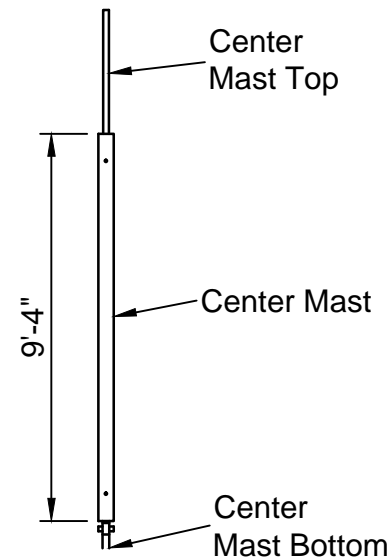

FRED'S TENTS & CANOPIES

Waterford, NY 12188

www.wemaketents.com • 518.233.8368

DRAWN BY: MO APP. BY: TV APP. BY: DATE: 08-03-16

SHOP DWG

ITEM # 18347

QTY	SIZE	ITEM#	PART	COLOR
4		20042	SFT Corner	
4		19470	5 Track Foot Pad	
1		15692	Center Mast Top	
1	Ø2" x 9'-4"	15691	Center Mast Bottom	
2		15566	Pin & Bail	
8	3/8-16	20177	2.25" Hex Bolts	
8	3/8-16	17159	Hex Nuts	
2	1/4" Dia.	23046	Steel Cable	
4	5T 15'-6"	22303-15-6	Spreader	
4	5T 8'-1.5"	23045	Leg	
4	Ø1/2"	15924	Rope	
8	1"x30"	15224	Double Head Stake	