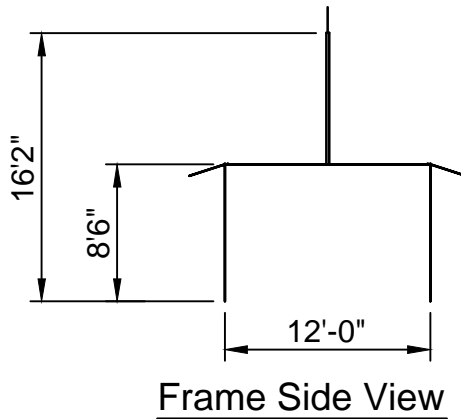

ITEM # 18420

QTY	SIZE	ITEM#	PART	COLOR
4		20042	SFT Corner	
4		19470	5 Track Foot Pad	
1		15692	Center Mast Top	
1		15691	Center Mast Bottom	
1	Ø2" x 7'-8"	15171	2" OD Center Mast	Black
2		15566	Pin & Bail	
8	3/8-16	20177	2.25" Hex Bolts	
8	3/8-16	17159	Hex Nuts	
2	1/4" Dia.	17629	Steel Cable	Red
4	5T 11'-6"	22302-116	Spreader	
4	5T 8'-1.5"	23045	Leg	
4	Ø1/2"	15924	Rope	
8	1"x30"	15224	Double Head Stake	

FM5T 12x12 - 16x16 SFT

Fred's Standard
Stillwater Frame Tent

PROPRIETARY INFORMATION
THE DATA AND DETAILS SHOWN ON THIS PAGE ARE THE
SOLE PROPERTY OF FRED'S TENTS & CANOPIES. IT MAY
NOT BE USED, DISCLOSED, OR DUPLICATED IN ANY WAY.

FRED'S TENTS & CANOPIES

Waterford, NY 12188

www.wemaketents.com • 518.233.8368

DRAWN BY: MO	APP. BY: TV	APP. BY:	DATE: 01-27-16