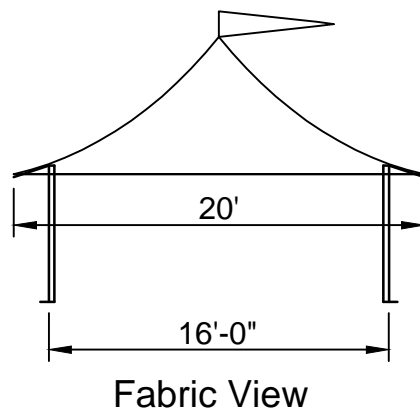

ITEM # 18347

QTY	SIZE	ITEM#	PART	COLOR
4		20042	SFT Corner	
4		19470	5 Track Foot Pad	
1		15692	Center Mast Top	
1	Ø2" x 9'-4"	15691	Center Mast Bottom	
2		15566	Pin & Bail	
8	3/8-16	20177	2.25" Hex Bolts	
8	3/8-16	17159	Hex Nuts	
2	1/4" Dia.	23046	Steel Cable	
4	5T 15'-6"	22303-15-6	Spreader	
4	5T 8'-1.5"	23045	Leg	
4	Ø1/2"	15924	Rope	
8	1"x30"	15224	Double Head Stake	

FM5T 16x16 - 20x20 SFT 1P

Fred's Standard
Stillwater Frame Tent

PROPRIETARY INFORMATION
THE DATA AND DETAILS SHOWN ON THIS PAGE ARE THE
SOLE PROPERTY OF FRED'S TENTS & CANOPIES. IT MAY
NOT BE USED, DISCLOSED, OR DUPLICATED IN ANY WAY.

FRED'S TENTS & CANOPIES

Waterford, NY 12188

www.wemaketents.com • 518.233.8368

DRAWN BY: TV	APP. BY: TV	APP. BY:	DATE: 06-01-13