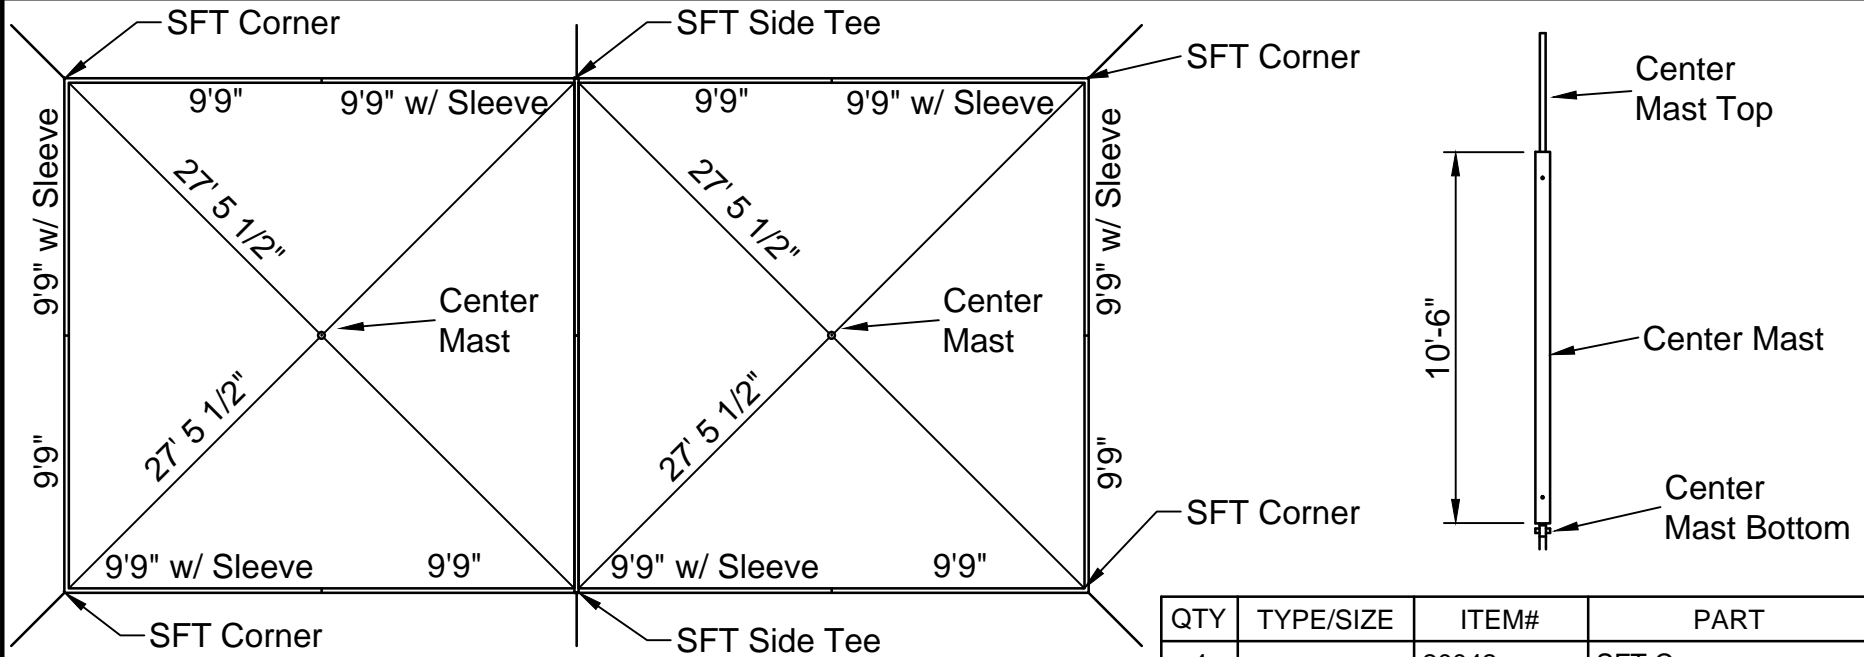

ITEM # 18344