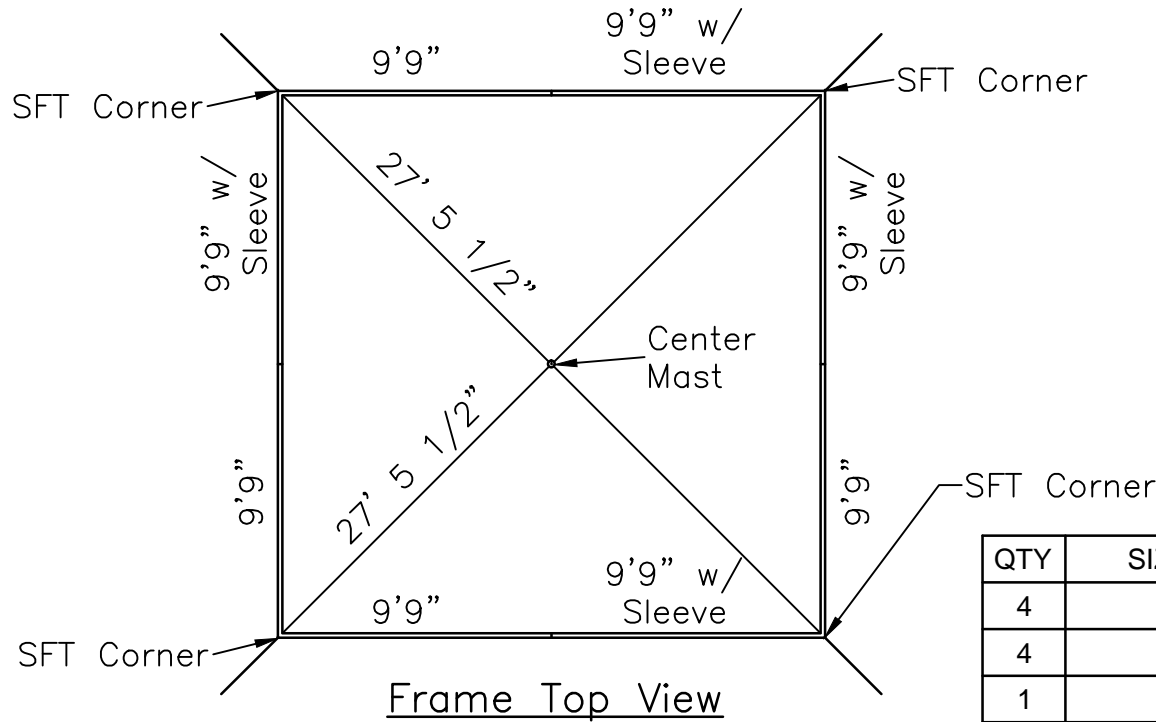

ITEM # 18421

QTY	SIZE	ITEM#	PART	COLOR
4		20042	SFT Corner	
4		19470	5 Track Foot Pad	
1		15692	Center Mast Top	
1		15691	Center Mast Bottom	
1	Ø2" x 10'-6"	15144	2" OD Center Mast	Green
2	2"	15566	Pin & Bail	
8	3/8-16	20177	2.25" Hex Bolts	
8	3/8-16	17159	Hex Nuts	
2	1/4" Dia.	14582	Steel Cable	Yellow
4	5T 9'-9"	22302-9-9-M	Spreader w/ Sleeve	
4	5T 9'-9"	22302-9-9-F	Spreader	
4	5T 8'-1.5"	23045	Leg	
4	Ø1/2"	15924	Rope	
8	1"x30"	15224	Double Head Stake	

FM5T 20x20 - 24x24 SFT 2P

20x20 Stillwater Frame Tent

PROPRIETARY INFORMATION
THE DATA AND DETAILS SHOWN ON THIS PAGE ARE THE
SOLE PROPERTY OF FRED'S TENTS & CANOPIES. IT MAY
NOT BE USED, DISCLOSED, OR DUPLICATED IN ANY WAY.

FRED'S TENTS & CANOPIES

Waterford, NY 12188

www.wemaketents.com • 518.233.8368

DRAWN BY: TV APP. BY: TV APP. BY: DATE: 10-10-16