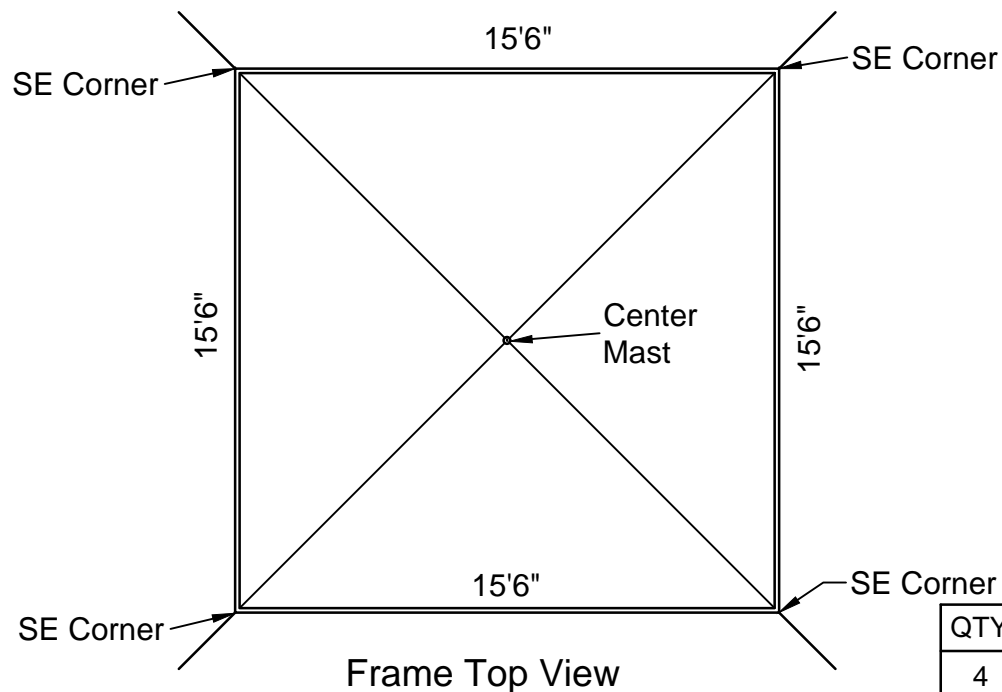

ITEM # 18347

QTY	SIZE	ITEM#	PART	COLOR
4		20042	SFT Corner	
4		19470	5 Track Foot Pad	
1		15692	Center Mast Top	
1	Ø2" x 9'-4"	15691	Center Mast Bottom	
2		15566	Pin & Bail	
8	3/8-16	20177	2.25" Hex Bolts	
8	3/8-16	17159	Hex Nuts	
2	1/4" Dia.	23046	Steel Cable	
4	5T 15'-6"	22303-15-6	Spreader	
4	5T 8'-1.5"	23045	Leg	
4	Ø1/2"	15924	Rope	
8	1"x30"	15224	Double Head Stake	

FM5T 16x16 - 20x20 SFT 1P

Fred's Standard
Stillwater Frame Tent

PROPRIETARY INFORMATION
THE DATA AND DETAILS SHOWN ON THIS PAGE ARE THE
SOLE PROPERTY OF FRED'S TENTS & CANOPIES. IT MAY
NOT BE USED, DISCLOSED, OR DUPLICATED IN ANY WAY.

FRED'S TENTS & CANOPIES

Waterford, NY 12188

www.wemaketents.com • 518.233.8368

DRAWN BY: TV	APP. BY: TV	APP. BY:	DATE: 06-01-13