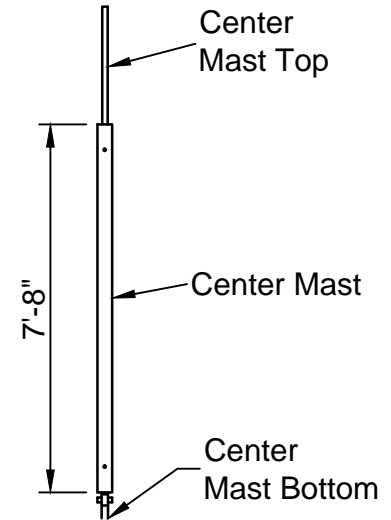

Frame Top View

Frame Side View

Fabric View

QTY	SIZE	ITEM#	PART	COLOR
4		20042	SFT Corner	
4		19470	5 Track Foot Pad	
1		15692	Center Mast Top	
1		15691	Center Mast Bottom	
1	Ø2" x 7'-8"	15171	2" OD Center Mast	Black
2		15566	Pin & Bail	
8	3/8-16	20177	2.25" Hex Bolts	
8	3/8-16	17159	Hex Nuts	
2	1/4" Dia.	14579	Steel Cable	Blue
4	5T 9'-6"	22302-9-6	Spreader	
4	5T 8'-1.5"	23045	Leg	
4	Ø1/2"	15924	Rope	
8	1"x30"	15224	Double Head Stake	

FM5T 10x10 - 14x14 SFT

Fred's Standard
Stillwater Frame Tent

PROPRIETARY INFORMATION
THE DATA AND DETAILS SHOWN ON THIS PAGE ARE THE
SOLE PROPERTY OF FRED'S TENTS & CANOPIES. IT MAY
NOT BE USED, DISCLOSED, OR DUPLICATED IN ANY WAY.