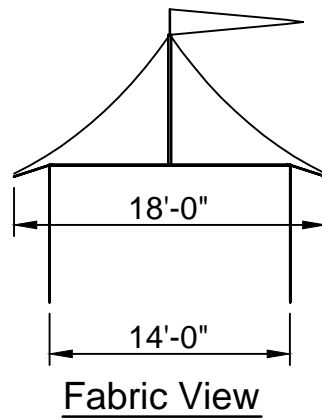

FM5T 12x12 - 16x16 SFT

Fred's Standard
Stillwater Frame Tent

PROPRIETARY INFORMATION
THE DATA AND DETAILS SHOWN ON THIS PAGE ARE THE
SOLE PROPERTY OF FRED'S TENTS & CANOPIES. IT MAY
NOT BE USED, DISCLOSED, OR DUPLICATED IN ANY WAY.

FM5T 14x14 - 18x18 SFT

Fred's Standard
Stillwater Frame Tent

PROPRIETARY INFORMATION
THE DATA AND DETAILS SHOWN ON THIS PAGE ARE THE
SOLE PROPERTY OF FRED'S TENTS & CANOPIES. IT MAY
NOT BE USED, DISCLOSED, OR DUPLICATED IN ANY WAY.