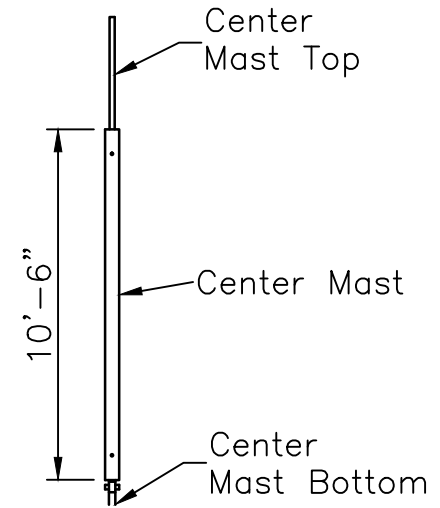

ITEM # 18421

QTY	SIZE	ITEM#	PART	COLOR
4		20042	SFT Corner	
4		19470	5 Track Foot Pad	
1		15692	Center Mast Top	
1		15691	Center Mast Bottom	
1	Ø2" x 10'-6"	15144	2" OD Center Mast	Green
2	2"	15566	Pin & Bail	
8	3/8-16	20177	2.25" Hex Bolts	
8	3/8-16	17159	Hex Nuts	
2	1/4" Dia.	14582	Steel Cable	Yellow
4	5T 9'-9"	22302-9-9-M	Spreader w/ Sleeve	
4	5T 9'-9"	22302-9-9-F	Spreader	
4	5T 8'-1.5"	23045	Leg	
4	Ø1/2"	15924	Rope	
8	1"x30"	15224	Double Head Stake	

FM5T 20x20 - 24x24 SFT 2P

20x20 Stillwater Frame Tent

PROPRIETARY INFORMATION
THE DATA AND DETAILS SHOWN ON THIS PAGE ARE THE
SOLE PROPERTY OF FRED'S TENTS & CANOPIES. IT MAY
NOT BE USED, DISCLOSED, OR DUPLICATED IN ANY WAY.

FRED'S TENTS & CANOPIES

Waterford, NY 12188

www.wemaketents.com • 518.233.8368

DRAWN BY: TV APP. BY: TV APP. BY: DATE: 10-10-16