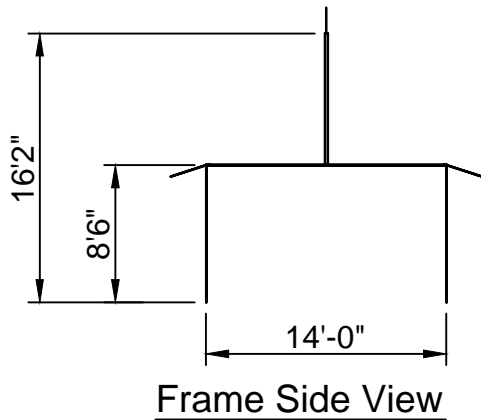

FM5T 14x14 - 18x18 SFT

Fred's Standard
Stillwater Frame Tent

PROPRIETARY INFORMATION
THE DATA AND DETAILS SHOWN ON THIS PAGE ARE THE
SOLE PROPERTY OF FRED'S TENTS & CANOPIES. IT MAY
NOT BE USED, DISCLOSED, OR DUPLICATED IN ANY WAY.

FRED'S TENTS & CANOPIES

Waterford, NY 12188

www.wemaketents.com • 518.233.8368

DRAWN BY: MO APP. BY: TV APP. BY: DATE: 08-03-16

SHOP DWG