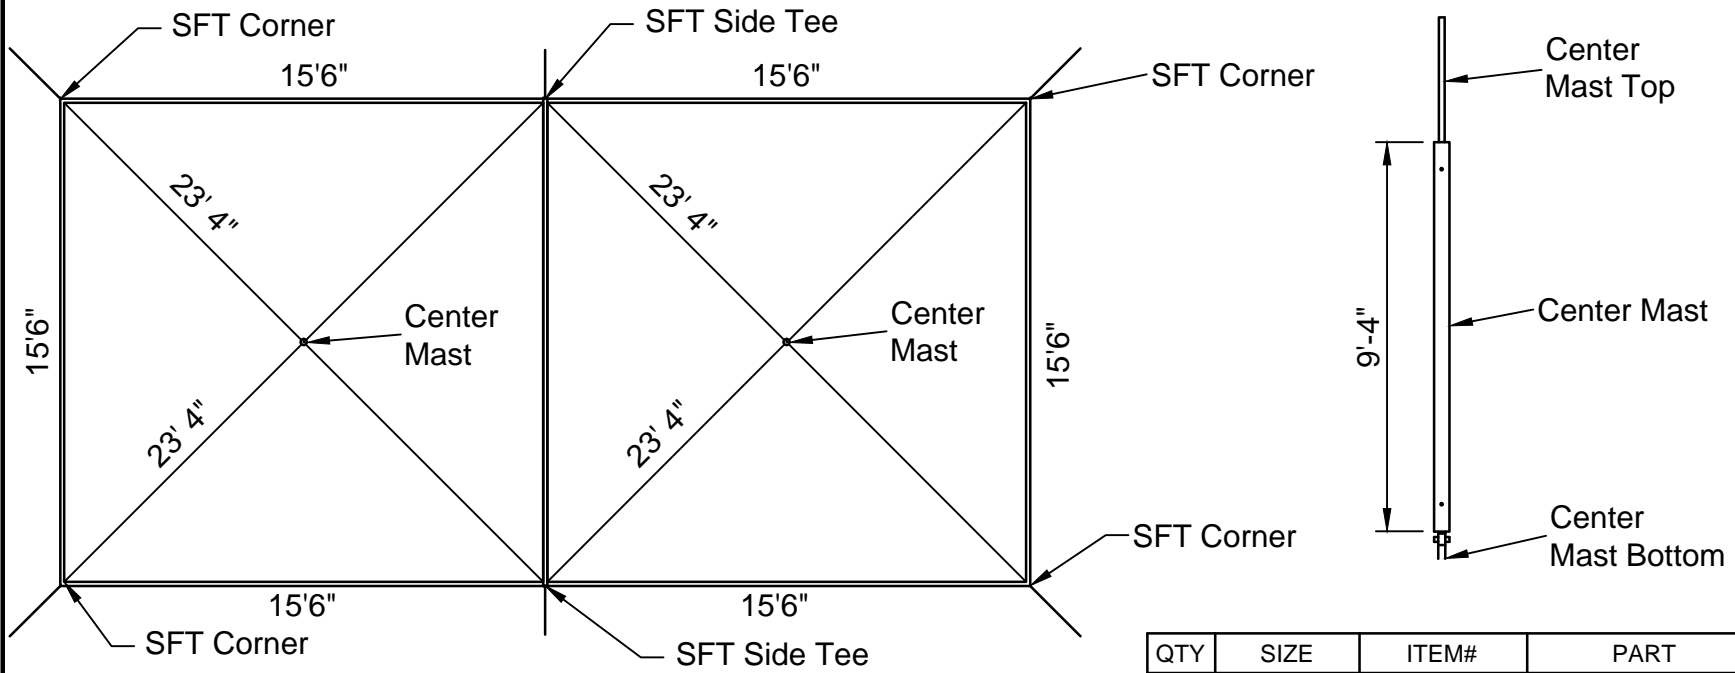

ITEM # 19710

Frame Top View