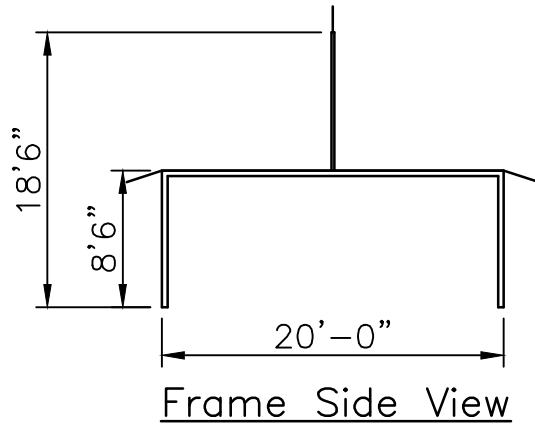

ITEM # 18421

QTY	SIZE	ITEM#	PART	COLOR
4		20042	SFT Corner	
4		19470	5 Track Foot Pad	
1		15692	Center Mast Top	
1		15691	Center Mast Bottom	
1	Ø2" x 10'-6"	15144	2" OD Center Mast	Green
2	2"	15566	Pin & Bail	
8	3/8-16	20177	2.25" Hex Bolts	
8	3/8-16	17159	Hex Nuts	
2	1/4" Dia.	14582	Steel Cable	Yellow
4	5T 9'-9"	22302-9-9-M	Spreader w/ Sleeve	
4	5T 9'-9"	22302-9-9-F	Spreader	
4	5T 8'-1.5"	23045	Leg	
4	Ø1/2"	15924	Rope	
8	1"x30"	15224	Double Head Stake	

FM5T 20x20 - 24x24 SFT 2P

20x20 Stillwater Frame Tent

PROPRIETARY INFORMATION
THE DATA AND DETAILS SHOWN ON THIS PAGE ARE THE
SOLE PROPERTY OF FRED'S TENTS & CANOPIES. IT MAY
NOT BE USED, DISCLOSED, OR DUPLICATED IN ANY WAY.

FRED'S TENTS & CANOPIES

Waterford, NY 12188

www.wemaketents.com • 518.233.8368

DRAWN BY: TV APP. BY: TV APP. BY: DATE: 10-10-16