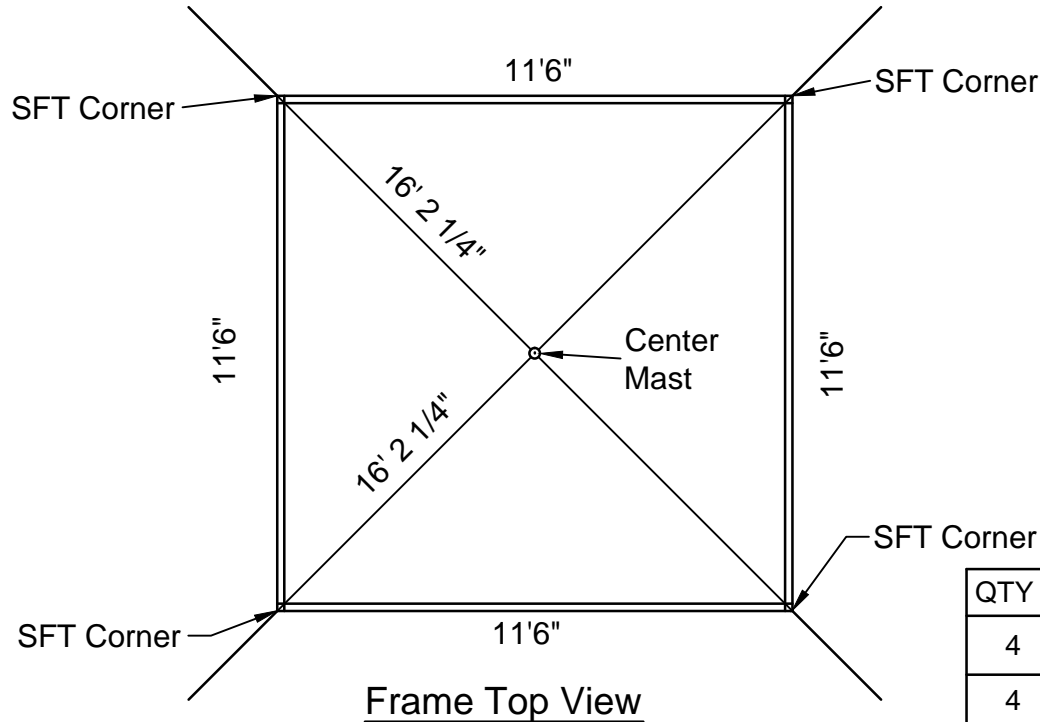

ITEM # 18420

QTY	SIZE	ITEM#	PART	COLOR
4		20042	SFT Corner	
4		19470	5 Track Foot Pad	
1		15692	Center Mast Top	
1		15691	Center Mast Bottom	
1	Ø2" x 7'-8"	15171	2" OD Center Mast	Black
2		15566	Pin & Bail	
8	3/8-16	20177	2.25" Hex Bolts	
8	3/8-16	17159	Hex Nuts	
2	1/4" Dia.	17629	Steel Cable	Red
4	5T 11'-6"	22302-116	Spreader	
4	5T 8'-1.5"	23045	Leg	
4	Ø1/2"	15924	Rope	
8	1"x30"	15224	Double Head Stake	

FM5T 12x12 - 16x16 SFT

Fred's Standard
Stillwater Frame Tent

PROPRIETARY INFORMATION
THE DATA AND DETAILS SHOWN ON THIS PAGE ARE THE
SOLE PROPERTY OF FRED'S TENTS & CANOPIES. IT MAY
NOT BE USED, DISCLOSED, OR DUPLICATED IN ANY WAY.

FRED'S TENTS & CANOPIES

Waterford, NY 12188

www.wemaketents.com • 518.233.8368

DRAWN BY: MO	APP. BY: TV	APP. BY:	DATE: 01-27-16