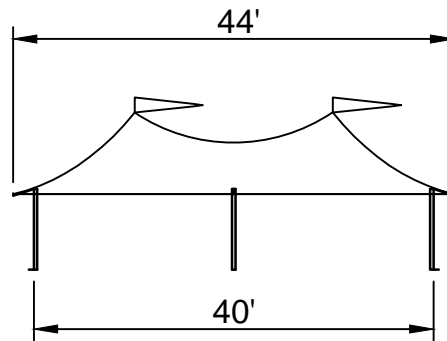

Fabric View

FM5T 20x40/24x44 SFT 2P

QTY	TYPE/SIZE	ITEM#	PART	COLOR
4		20042	SFT Corner	
6		19470	5 Track Foot Pad	
2		19471	SFT Side Tee	
2		15692	Center Mast Top	
2		15691	Center Mast Bottom	
2	Ø2" x 10'-6"	15144	2" OD Center Mast	Green
4	2"	15566	Pin & Bail	
12	3/8-16	20177	2.25" Hex Bolts	
12	3/8-16	17159	Hex Nuts	
4	1/4" Dia.	14582	Steel Cable	Yellow
7	5T 9'-9"	22302-9-9-M	Spreader w/ Sleeve	
7	5T 9'-9"	22302-9-9-F	Spreader	
6	5T 8'-1.5"	23045	Leg	
6	Ø1/2"	15924	Rope	
10	1"x30"	15224	Double Head Stake	

20x40/24x44 Stillwater
Frame Tent

PROPRIETARY INFORMATION
THE DATA AND DETAILS SHOWN ON THIS PAGE ARE THE
SOLE PROPERTY OF FRED'S TENTS & CANOPIES. IT MAY
NOT BE USED, DISCLOSED, OR DUPLICATED IN ANY WAY.

FRED'S TENTS & CANOPIES

Waterford, NY 12188

www.wemaketents.com • 518.233.8368

DRAWN BY:	APP. BY: TV	APP. BY: TV	DATE: 02-19-15