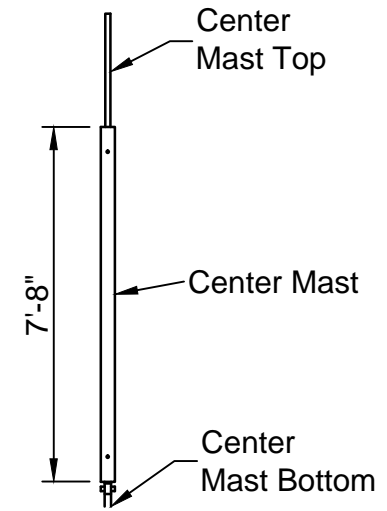

ITEM # 18420

QTY	SIZE	ITEM#	PART	COLOR
4		20042	SFT Corner	
4		19470	5 Track Foot Pad	
1		15692	Center Mast Top	
1		15691	Center Mast Bottom	
1	Ø2" x 7'-8"	15171	2" OD Center Mast	Black
2		15566	Pin & Bail	
8	3/8-16	20177	2.25" Hex Bolts	
8	3/8-16	17159	Hex Nuts	
2	1/4" Dia.	17629	Steel Cable	Red
4	5T 11'-6"	22302-116	Spreader	
4	5T 8'-1.5"	23045	Leg	
4	Ø1/2"	15924	Rope	
8	1"x30"	15224	Double Head Stake	

FM5T 12x12 - 16x16 SFT

Fred's Standard
Stillwater Frame Tent

PROPRIETARY INFORMATION
THE DATA AND DETAILS SHOWN ON THIS PAGE ARE THE
SOLE PROPERTY OF FRED'S TENTS & CANOPIES. IT MAY
NOT BE USED, DISCLOSED, OR DUPLICATED IN ANY WAY.

FRED'S TENTS & CANOPIES

Waterford, NY 12188

www.wemaketents.com • 518.233.8368

DRAWN BY: MO	APP. BY: TV	APP. BY:	DATE: 01-27-16