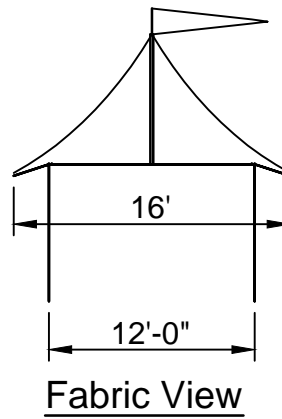

ITEM # 18420

QTY	SIZE	ITEM#	PART	COLOR
4		20042	SFT Corner	
4		19470	5 Track Foot Pad	
1		15692	Center Mast Top	
1		15691	Center Mast Bottom	
1	Ø2" x 7'-8"	15171	2" OD Center Mast	Black
2		15566	Pin & Bail	
8	3/8-16	20177	2.25" Hex Bolts	
8	3/8-16	17159	Hex Nuts	
2	1/4" Dia.	17629	Steel Cable	Red
4	5T 11'-6"	22302-116	Spreader	
4	5T 8'-1.5"	23045	Leg	
4	Ø1/2"	15924	Rope	
8	1"x30"	15224	Double Head Stake	

FM5T 12x12 - 16x16 SFT

Fred's Standard
Stillwater Frame Tent

PROPRIETARY INFORMATION
THE DATA AND DETAILS SHOWN ON THIS PAGE ARE THE
SOLE PROPERTY OF FRED'S TENTS & CANOPIES. IT MAY
NOT BE USED, DISCLOSED, OR DUPLICATED IN ANY WAY.

FRED'S TENTS & CANOPIES

Waterford, NY 12188

www.wemaketents.com • 518.233.8368

DRAWN BY: MO	APP. BY: TV	APP. BY:	DATE: 01-27-16