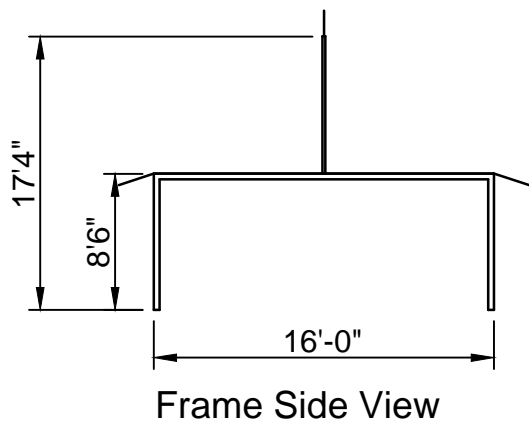

ITEM # 18347

QTY	SIZE	ITEM#	PART	COLOR
4		20042	SFT Corner	
4		19470	5 Track Foot Pad	
1		15692	Center Mast Top	
1	Ø2" x 9'-4"	15691	Center Mast Bottom	
2		15566	Pin & Bail	
8	3/8-16	20177	2.25" Hex Bolts	
8	3/8-16	17159	Hex Nuts	
2	1/4" Dia.	23046	Steel Cable	
4	5T 15'-6"	22303-15-6	Spreader	
4	5T 8'-1.5"	23045	Leg	
4	Ø1/2"	15924	Rope	
8	1"x30"	15224	Double Head Stake	

FM5T 16x16 - 20x20 SFT 1P

Fred's Standard
Stillwater Frame Tent

PROPRIETARY INFORMATION
THE DATA AND DETAILS SHOWN ON THIS PAGE ARE THE
SOLE PROPERTY OF FRED'S TENTS & CANOPIES. IT MAY
NOT BE USED, DISCLOSED, OR DUPLICATED IN ANY WAY.

FRED'S TENTS & CANOPIES

Waterford, NY 12188

www.wemaketents.com • 518.233.8368

DRAWN BY: TV	APP. BY: TV	APP. BY:	DATE: 06-01-13