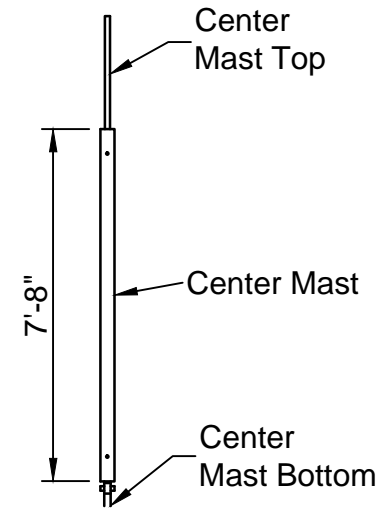

ITEM # 21409

QTY	SIZE	ITEM#	PART	COLOR
4		20042	SFT Corner	
4		19470	5 Track Foot Pad	
1		15692	Center Mast Top	
1		15691	Center Mast Bottom	
1	Ø2" x 7'-8"	15171	2" OD Center Mast	Black
2		15566	Pin & Bail	
8	3/8-16	20177	2.25" Hex Bolts	
8	3/8-16	17159	Hex Nuts	
2	1/4" Dia.	14879	Steel Cable	
4	5T 13'-6"	22302-13-6	Spreader	
4	5T 8'-1.5"	23045	Leg	
4	Ø1/2"	15924	Rope	
8	1"x30"	15224	Double Head Stake