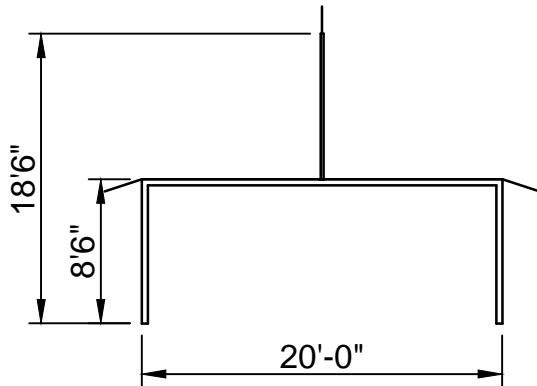

Frame Top View

Frame Side View