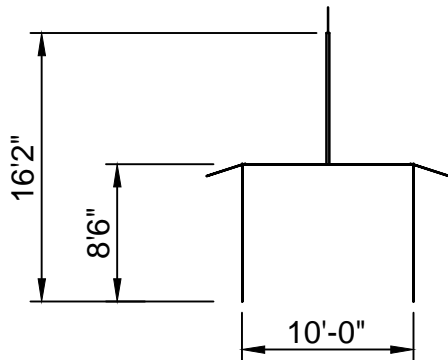

Frame Top View

Frame Side View

Fabric View

QTY	SIZE	ITEM#	PART	COLOR
4		20042	SFT Corner	
4		19470	5 Track Foot Pad	
1		15692	Center Mast Top	
1		15691	Center Mast Bottom	
1	Ø2" x 7'-8"	15171	2" OD Center Mast	Black
2		15566	Pin & Bail	
8	3/8-16	20177	2.25" Hex Bolts	
8	3/8-16	17159	Hex Nuts	
2	1/4" Dia.	14579	Steel Cable	Blue
4	5T 9'-6"	22302-9-6	Spreader	
4	5T 8'-1.5"	23045	Leg	
4	Ø1/2"	15924	Rope	
8	1"x30"	15224	Double Head Stake	

FM5T 10x10 - 14x14 SFT

Fred's Standard
Stillwater Frame Tent

PROPRIETARY INFORMATION
THE DATA AND DETAILS SHOWN ON THIS PAGE ARE THE
SOLE PROPERTY OF FRED'S TENTS & CANOPIES. IT MAY
NOT BE USED, DISCLOSED, OR DUPLICATED IN ANY WAY.