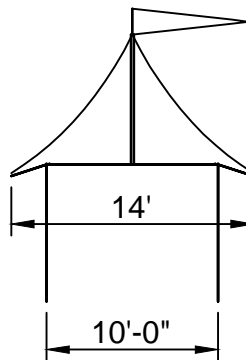

Frame Top View

Frame Side View

Fabric View

QTY	SIZE	ITEM#	PART	COLOR
4		20042	SFT Corner	
4		19470	5 Track Foot Pad	
1		15692	Center Mast Top	
1		15691	Center Mast Bottom	
1	Ø2" x 7'-8"	15171	2" OD Center Mast	Black
2		15566	Pin & Bail	
8	3/8-16	20177	2.25" Hex Bolts	
8	3/8-16	17159	Hex Nuts	
2	1/4" Dia.	14579	Steel Cable	Blue
4	5T 9'-6"	22302-9-6	Spreader	
4	5T 8'-1.5"	23045	Leg	
4	Ø1/2"	15924	Rope	
8	1"x30"	15224	Double Head Stake	

FM5T 10x10 - 14x14 SFT

Fred's Standard
Stillwater Frame Tent

PROPRIETARY INFORMATION
THE DATA AND DETAILS SHOWN ON THIS PAGE ARE THE
SOLE PROPERTY OF FRED'S TENTS & CANOPIES. IT MAY
NOT BE USED, DISCLOSED, OR DUPLICATED IN ANY WAY.