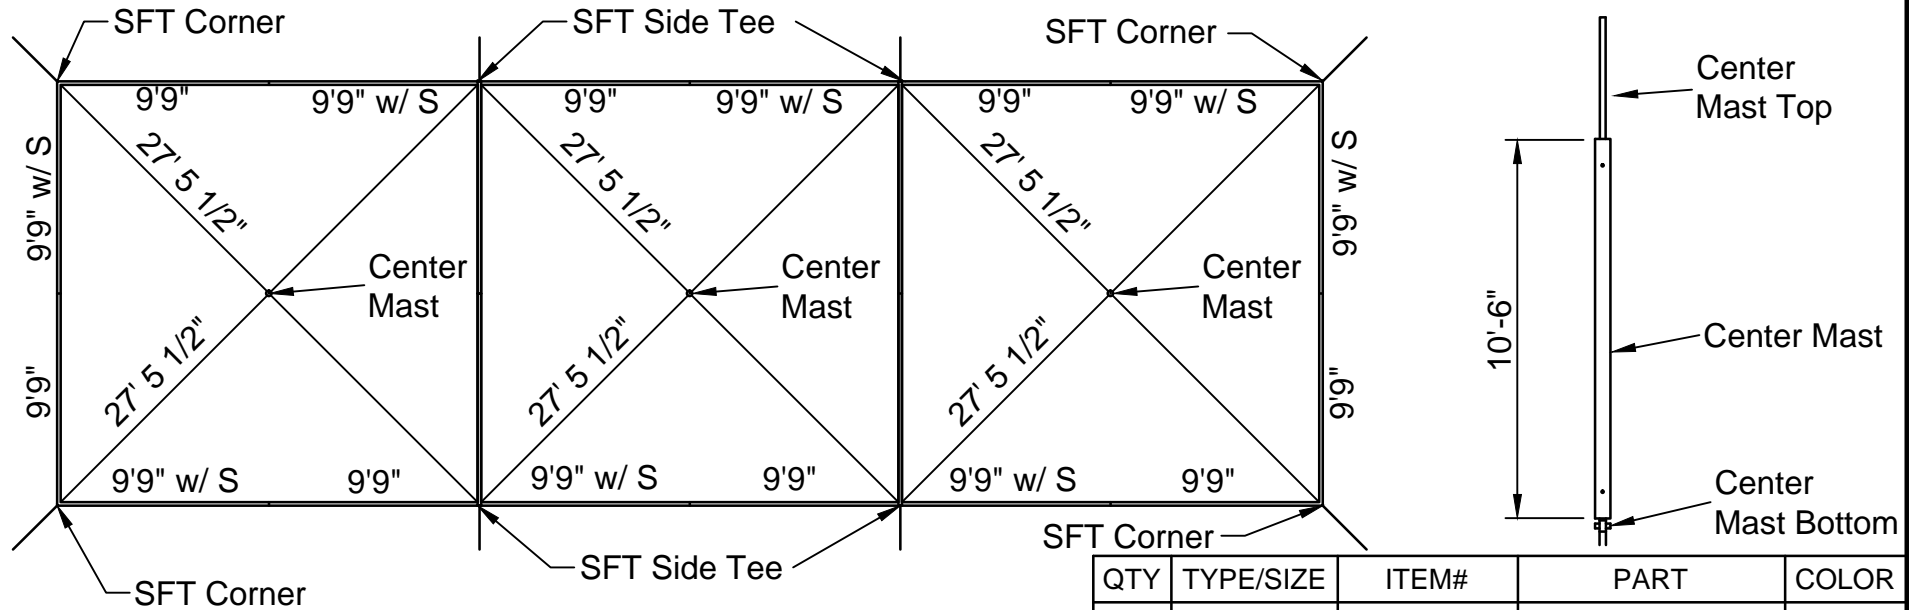

ITEM # 18423

Frame Top View