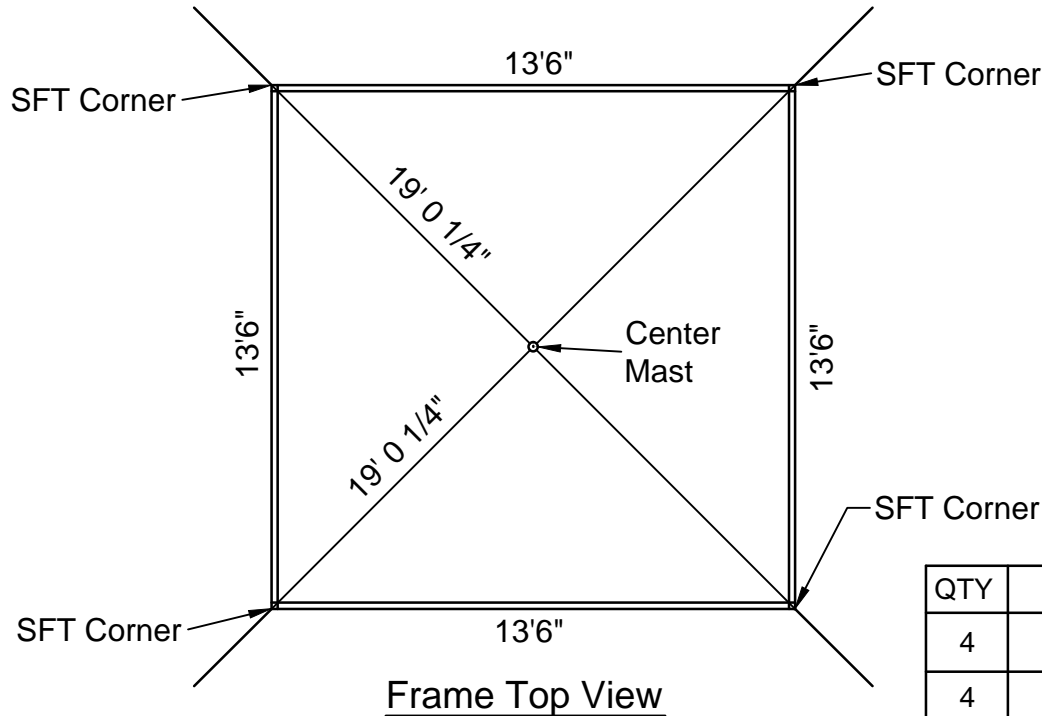

ITEM # 21409

QTY	SIZE	ITEM#	PART	COLOR
4		20042	SFT Corner	
4		19470	5 Track Foot Pad	
1		15692	Center Mast Top	
1		15691	Center Mast Bottom	
1	Ø2" x 7'-8"	15171	2" OD Center Mast	Black
2		15566	Pin & Bail	
8	3/8-16	20177	2.25" Hex Bolts	
8	3/8-16	17159	Hex Nuts	
2	1/4" Dia.	14879	Steel Cable	
4	5T 13'-6"	22302-13-6	Spreader	
4	5T 8'-1.5"	23045	Leg	
4	Ø1/2"	15924	Rope	
8	1"x30"	15224	Double Head Stake